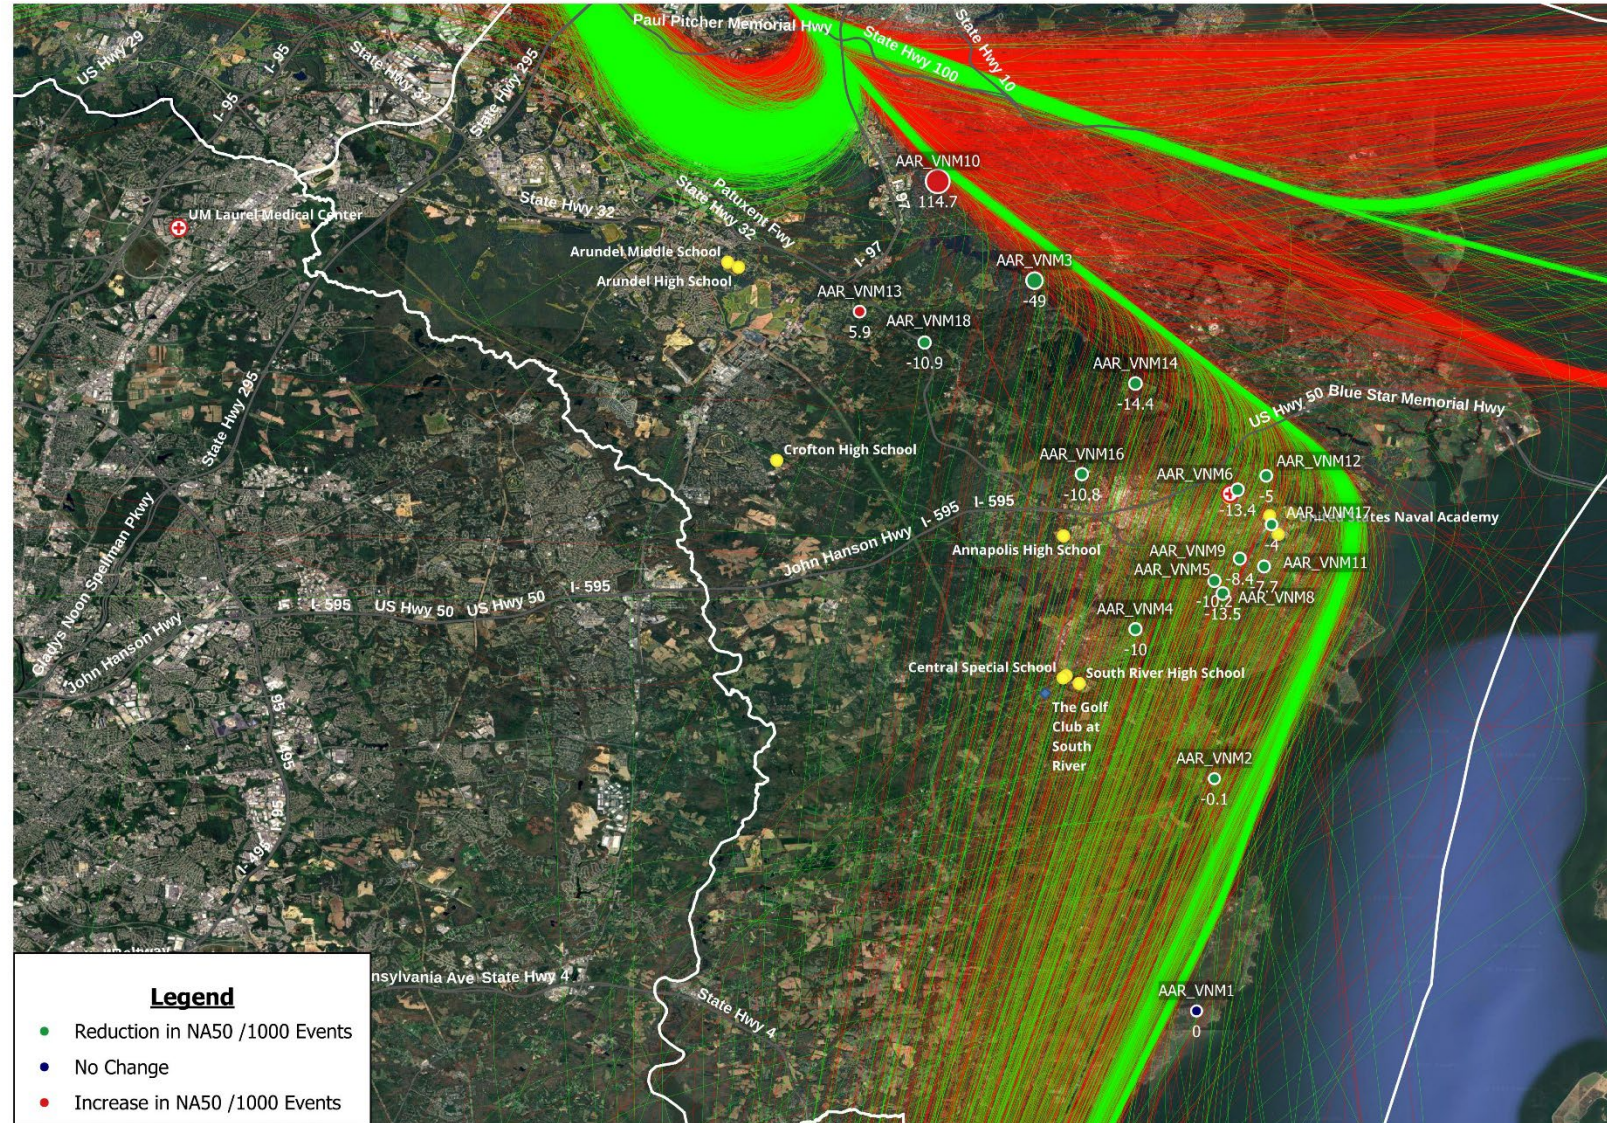

East Flow
Departures
Runway 15

Number Above 45 Db Events (NA45) Normalized *Howard County – Landmark Locations Only*

East Flow
Departures
Runway 15

Number Above 45 Db Events (NA45) Normalized Howard County – Landmark Locations Only

East Flow
Departures
Runway 15

Number Above 50 Db Events (NA50) Normalized

Number Above 50 Db Events (NA50) Normalized Anne Arundel County – Landmark Locations Only

East Flow
Departures
Runway 15

Number Above 50 Db Events (NA50) Normalized Anne Arundel County – Landmark Locations Only

East Flow
Departures
Runway 15

Number Above 50 Db Events (NA50) Normalized Anne Arundel County – Landmark Locations Only

East Flow
Departures
Runway 15

Number Above 50 Db Events (NA50) Normalized *Howard County – Landmark Locations Only*

East Flow
Departures
Runway 15

Number Above 50 Db Events (NA50) Normalized *Howard County – Landmark Locations Only*

East Flow
Departures
Runway 15

Number Above 50 Db Events (NA50) Normalized *Howard County – Landmark Locations Only*