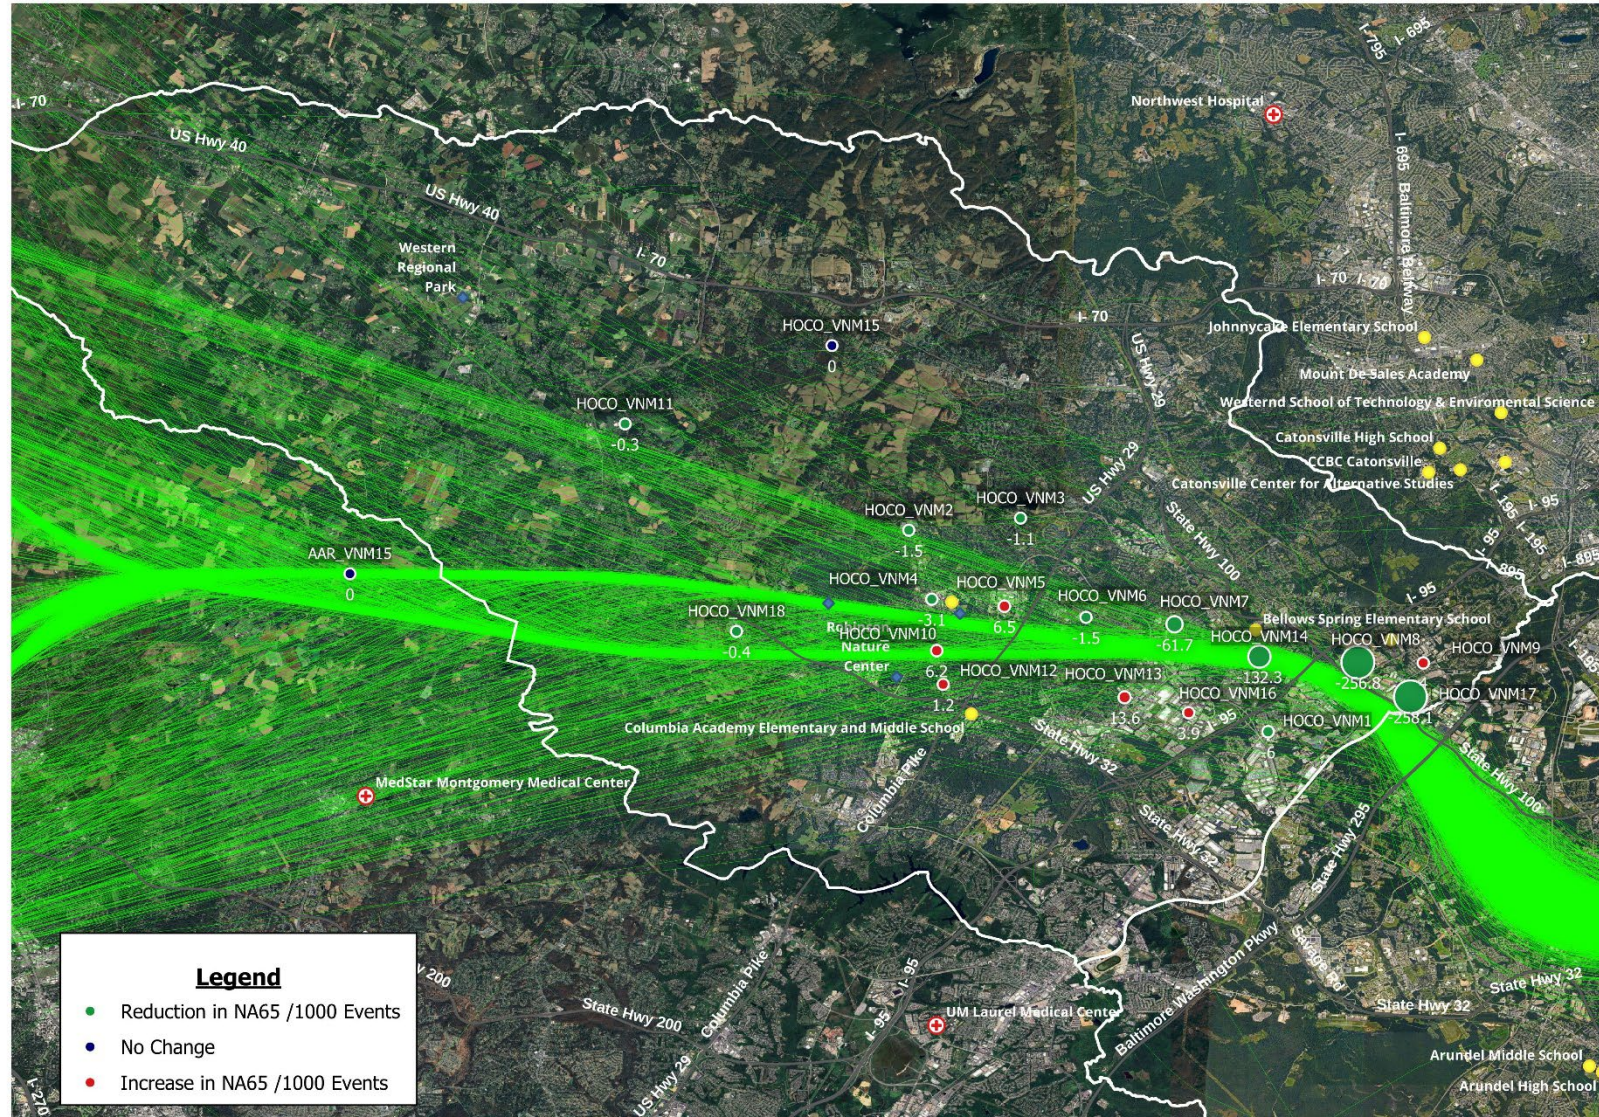

East Flow
Departures
Runway 15

Number Above 45 Db Events (NA45) Normalized *Howard County – Landmark Locations Only*

East Flow
Departures
Runway 15

Number Above 45 Db Events (NA45) Normalized Howard County – Landmark Locations Only

East Flow
Departures
Runway 15

Number Above 60 Db Events (NA60) Normalized *Howard County – Landmark Locations Only*

East Flow
Departures
Runway 15

Number Above 60 Db Events (NA60) Normalized

Howard County – Landmark Locations Only

East Flow
Departures
Runway 15

Number Above 65 Db Events (NA65) Normalized Anne Arundel County – Landmark Locations Only

East Flow
Departures
Runway 15

Number Above 65 Db Events (NA65) Normalized *Howard County – Landmark Locations Only*

East Flow
Departures
Runway 15

Number Above 65 Db Events (NA65) Normalized

Howard County – Landmark Locations Only

East Flow
Departures
Runway 15

Number Above 65 Db Events (NA65) Normalized *Howard County – Landmark Locations Only*