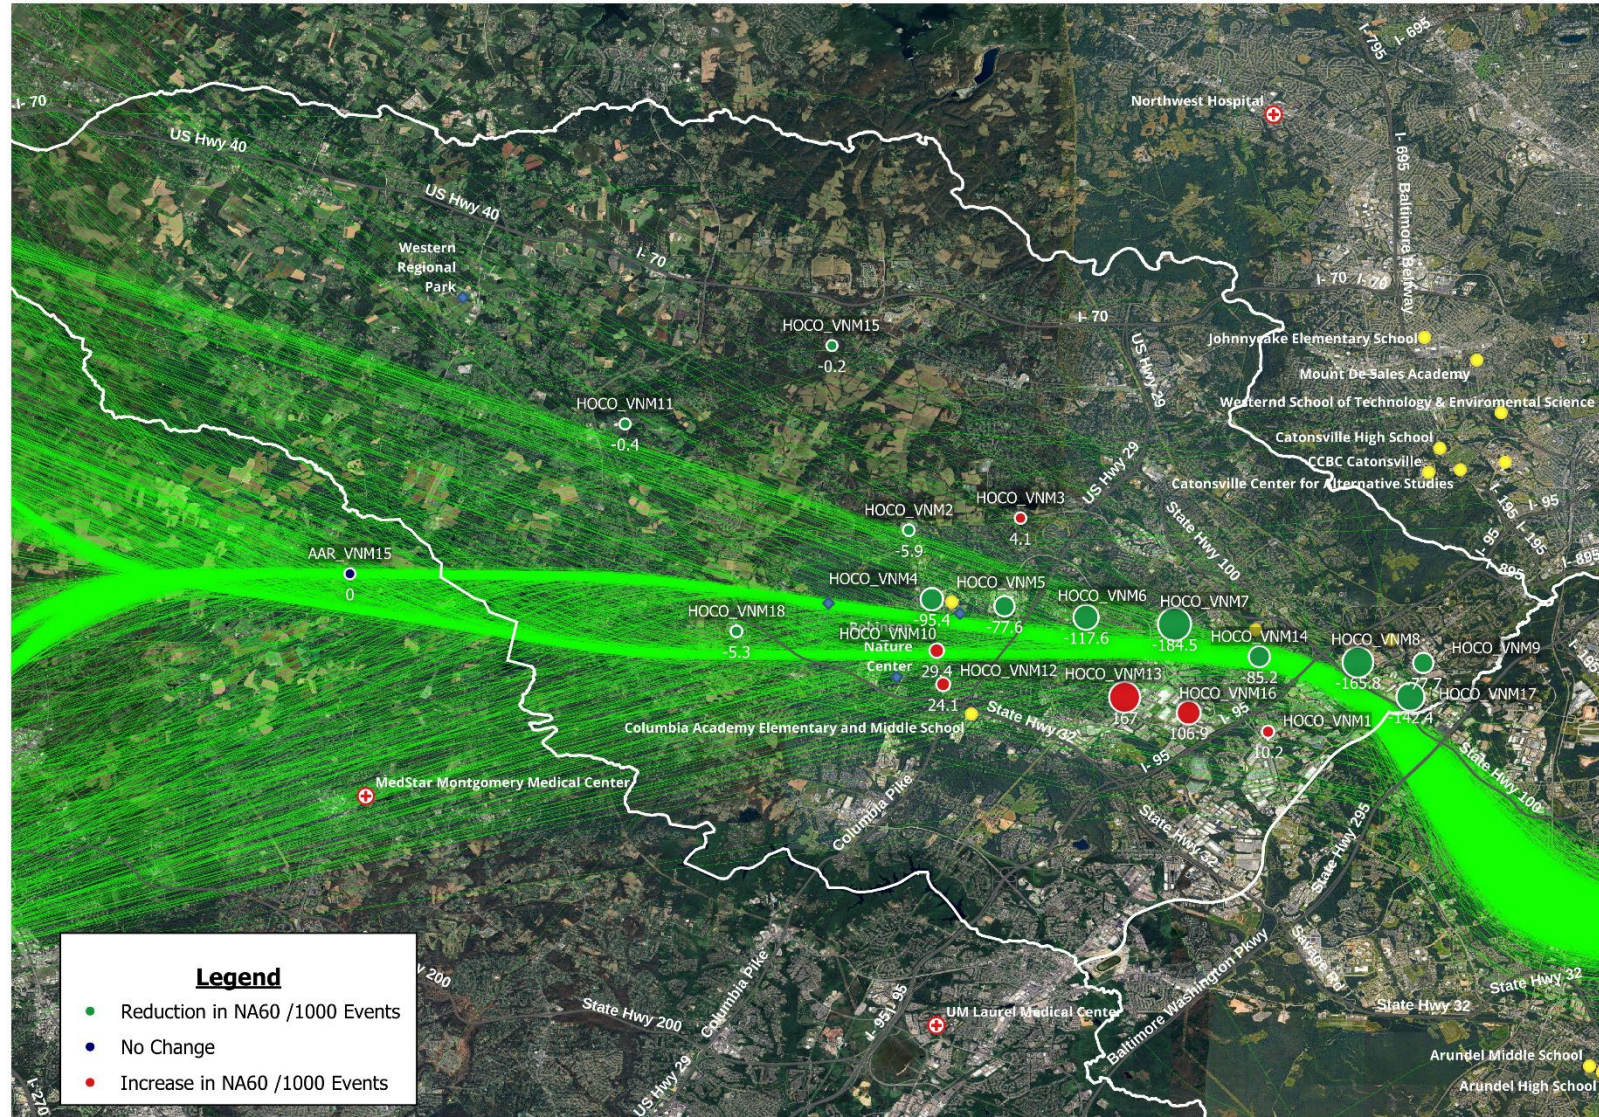

East Flow
Departures
Runway 15

Number Above 55 Db Events (NA55) Normalized Howard County – Landmark Locations Only

East Flow
Departures
Runway 15

Number Above 55 Db Events (NA55) Normalized *Howard County – Landmark Locations Only*

East Flow
Departures
Runway 15

Number Above 60 Db Events (NA60) Normalized Anne Arundel County – Landmark Locations Only

East Flow
Departures
Runway 15

Number Above 60 Db Events (NA60) Normalized *Howard County – Landmark Locations Only*

East Flow
Departures
Runway 15

Number Above 60 Db Events (NA60) Normalized *Howard County – Landmark Locations Only*

East Flow
Departures
Runway 15

Number Above 60 Db Events (NA60) Normalized

Howard County – Landmark Locations Only

East Flow
Departures
Runway 15

Number Above 75 Db Events (NA75) Normalized *Howard County – Landmark Locations Only*

East Flow
Departures
Runway 15