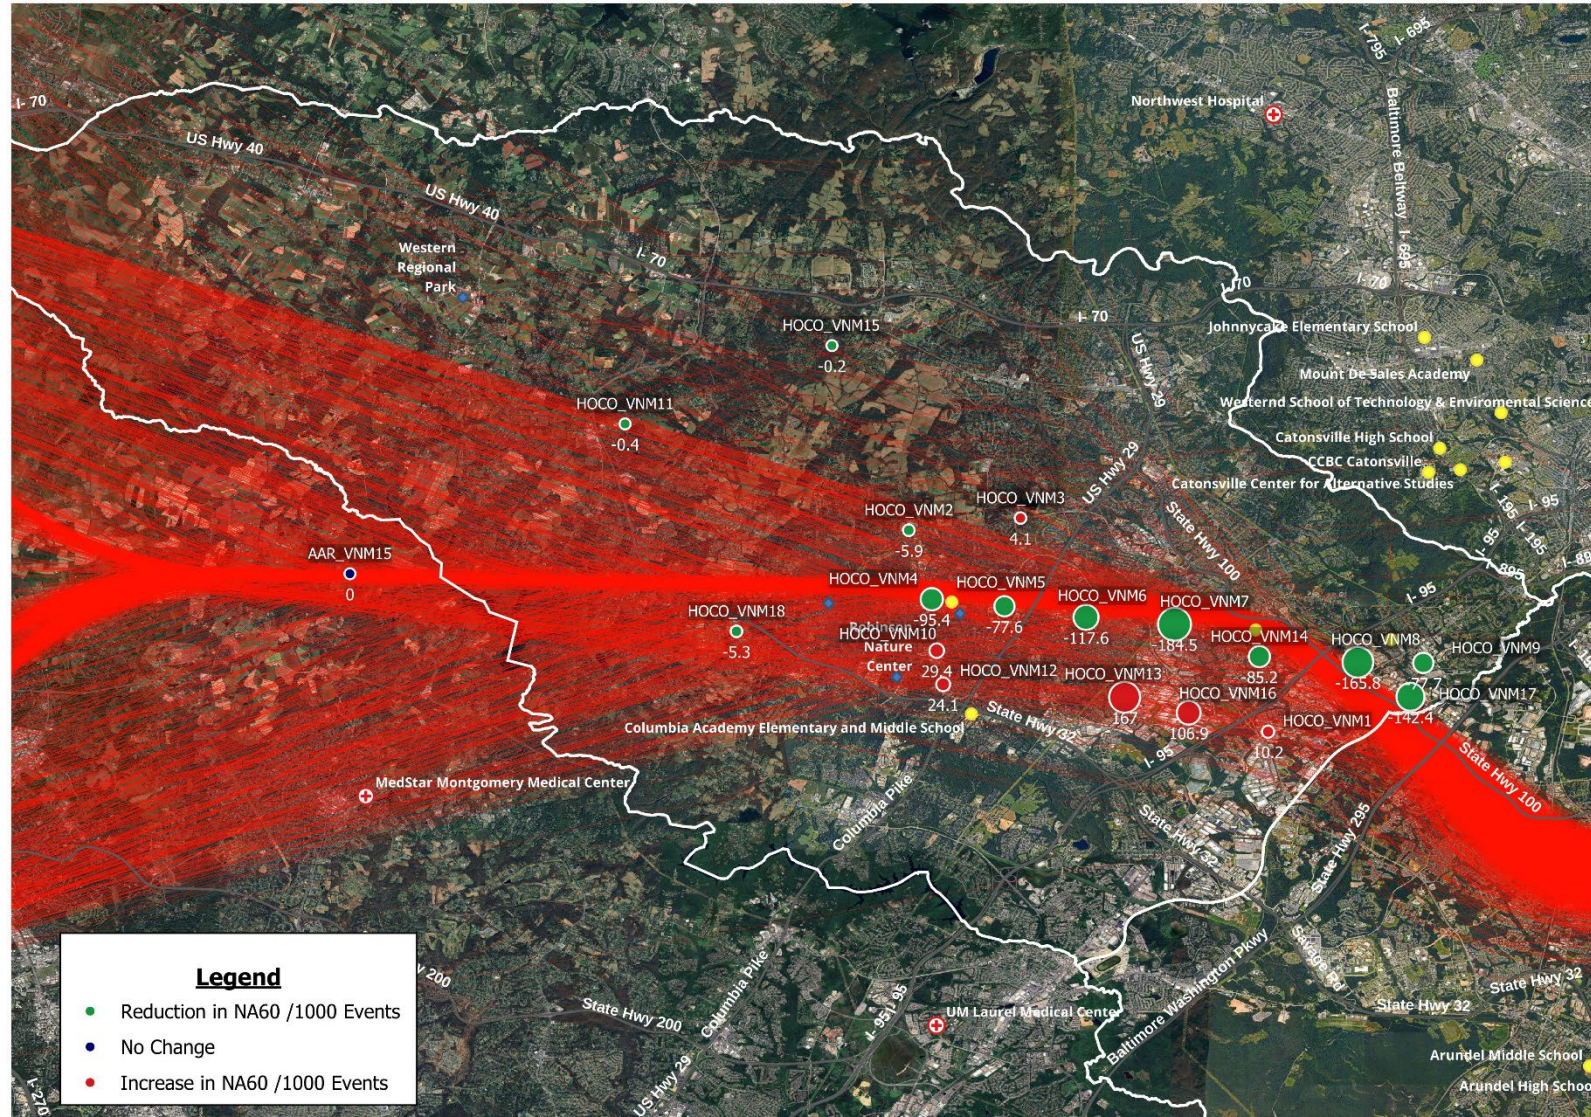

East Flow
Departures
Runway 15

Number Above 55 Db Events (NA55) Normalized Howard County – Landmark Locations Only

East Flow
Departures
Runway 15

Number Above 55 Db Events (NA55) Normalized *Howard County – Landmark Locations Only*

East Flow
Departures
Runway 15

Number Above 60 Db Events (NA60) Normalized Anne Arundel County – Landmark Locations Only

East Flow
Departures
Runway 15

Number Above 60 Db Events (NA60) Normalized *Howard County – Landmark Locations Only*

East Flow
Departures
Runway 15

Number Above 60 Db Events (NA60) Normalized *Howard County – Landmark Locations Only*

East Flow
Departures
Runway 15

Number Above 60 Db Events (NA60) Normalized

Howard County – Landmark Locations Only