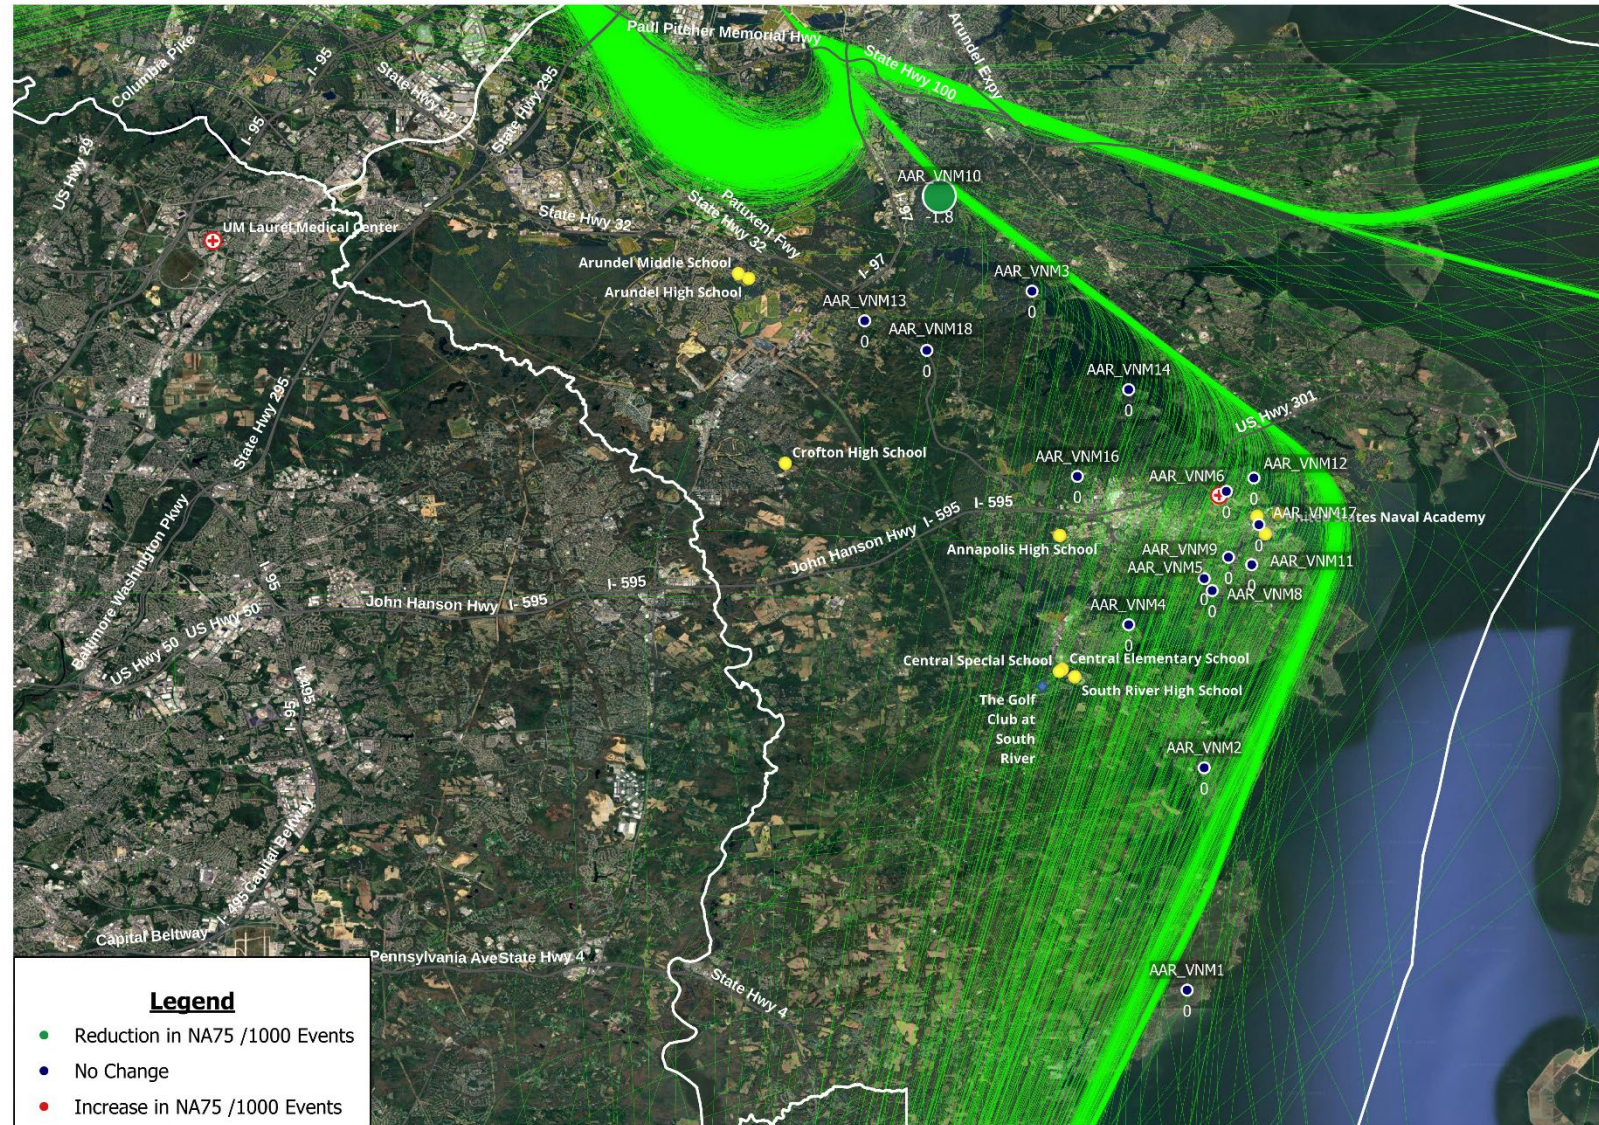

East Flow
Departures
Runway 15

Number Above 70 Db Events (NA70) Normalized Anne Arundel County – Landmark Locations Only

East Flow
Departures
Runway 15

23-24

Number Above 70 Db Events (NA70) Normalized *Howard County – Landmark Locations Only*

East Flow
Departures
Runway 15

Number Above 70 Db Events (NA70) Normalized *Howard County – Landmark Locations Only*

East Flow
Departures
Runway 15

Number Above 75 Db Events (NA75) Normalized

Number Above 75 Db Events (NA75) Normalized Anne Arundel County – Landmark Locations Only

East Flow
Departures
Runway 15

Number Above 75 Db Events (NA75) Normalized Anne Arundel County – Landmark Locations Only

East Flow
Departures
Runway 15

2024

Number Above 75 Db Events (NA75) Normalized Anne Arundel County – Landmark Locations Only

East Flow
Departures
Runway 15

23-24

Number Above 75 Db Events (NA75) Normalized *Howard County – Landmark Locations Only*

East Flow
Departures
Runway 15

Number Above 75 Db Events (NA75) Normalized *Howard County – Landmark Locations Only*