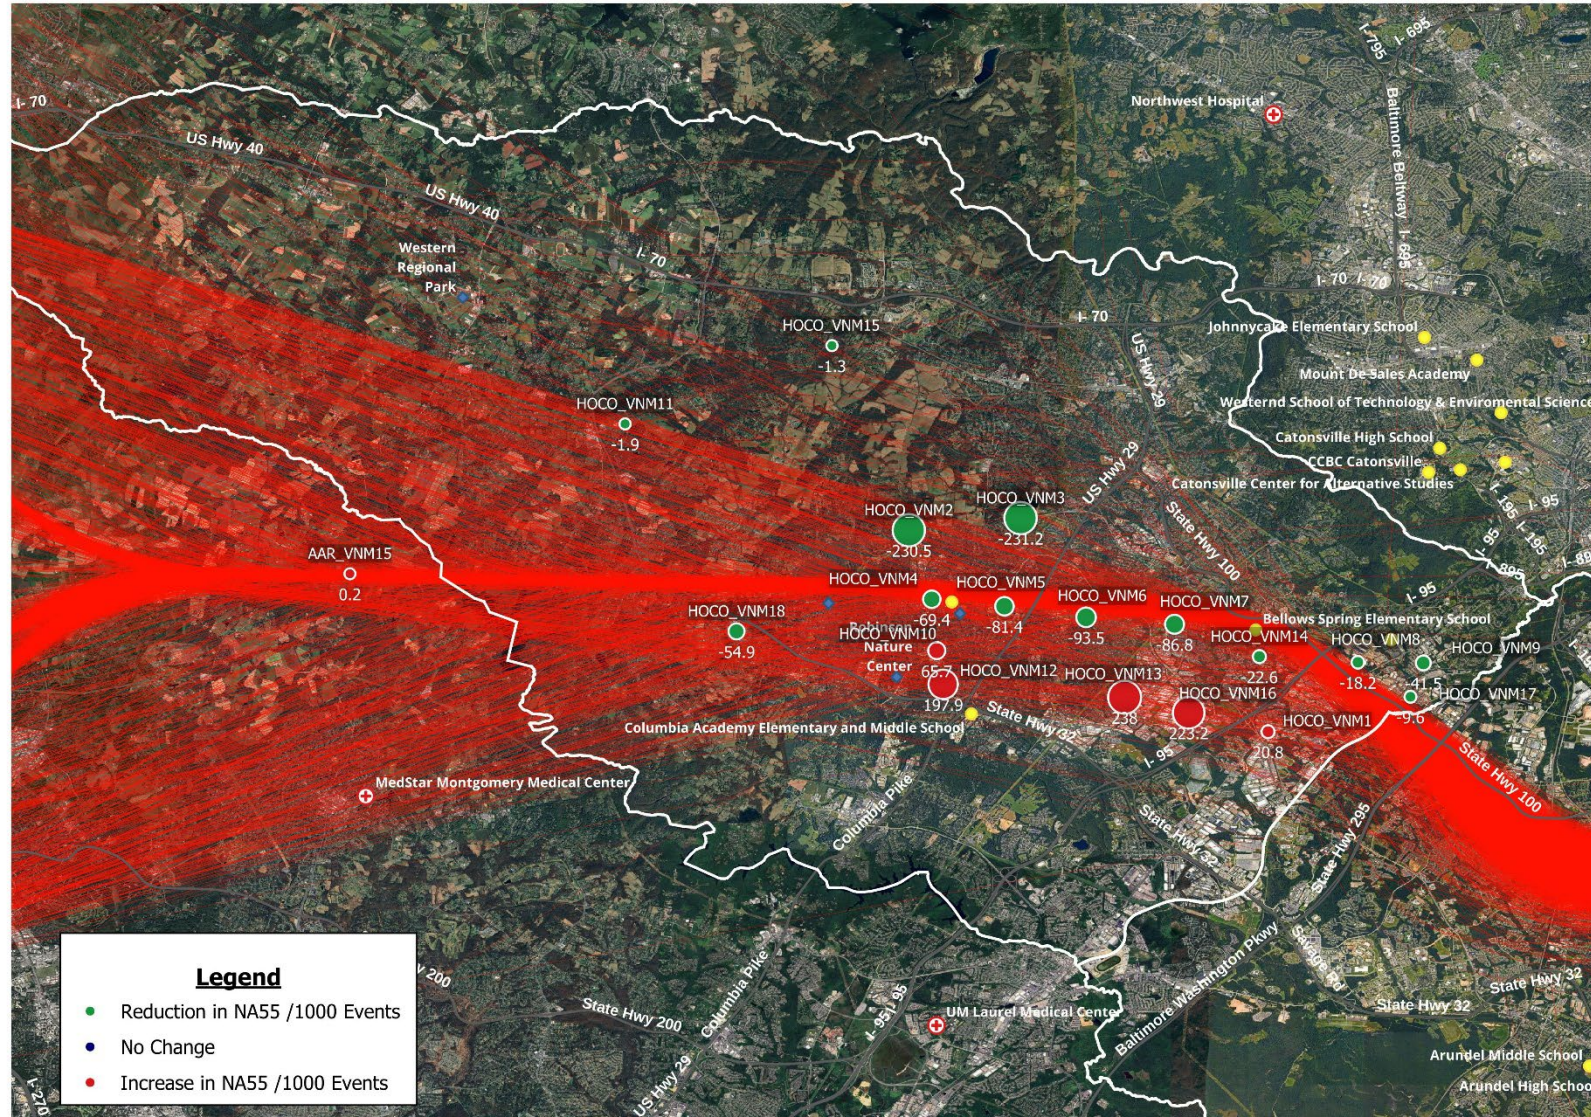

East Flow
Departures
Runway 15

Number Above 45 Db Events (NA45) Normalized *Howard County – Landmark Locations Only*

East Flow
Departures
Runway 15

Number Above 45 Db Events (NA45) Normalized Howard County – Landmark Locations Only

East Flow
Departures
Runway 15

Number Above 50 Db Events (NA50) Normalized *Howard County – Landmark Locations Only*

East Flow
Departures
Runway 15

Number Above 50 Db Events (NA50) Normalized *Howard County – Landmark Locations Only*

East Flow
Departures
Runway 15

Number Above 55 Db Events (NA55) Normalized Anne Arundel County – Landmark Locations Only

East Flow
Departures
Runway 15

Number Above 55 Db Events (NA55) Normalized *Howard County – Landmark Locations Only*

East Flow
Departures
Runway 15

Number Above 55 Db Events (NA55) Normalized Howard County – Landmark Locations Only

East Flow
Departures
Runway 15

Number Above 55 Db Events (NA55) Normalized *Howard County – Landmark Locations Only*