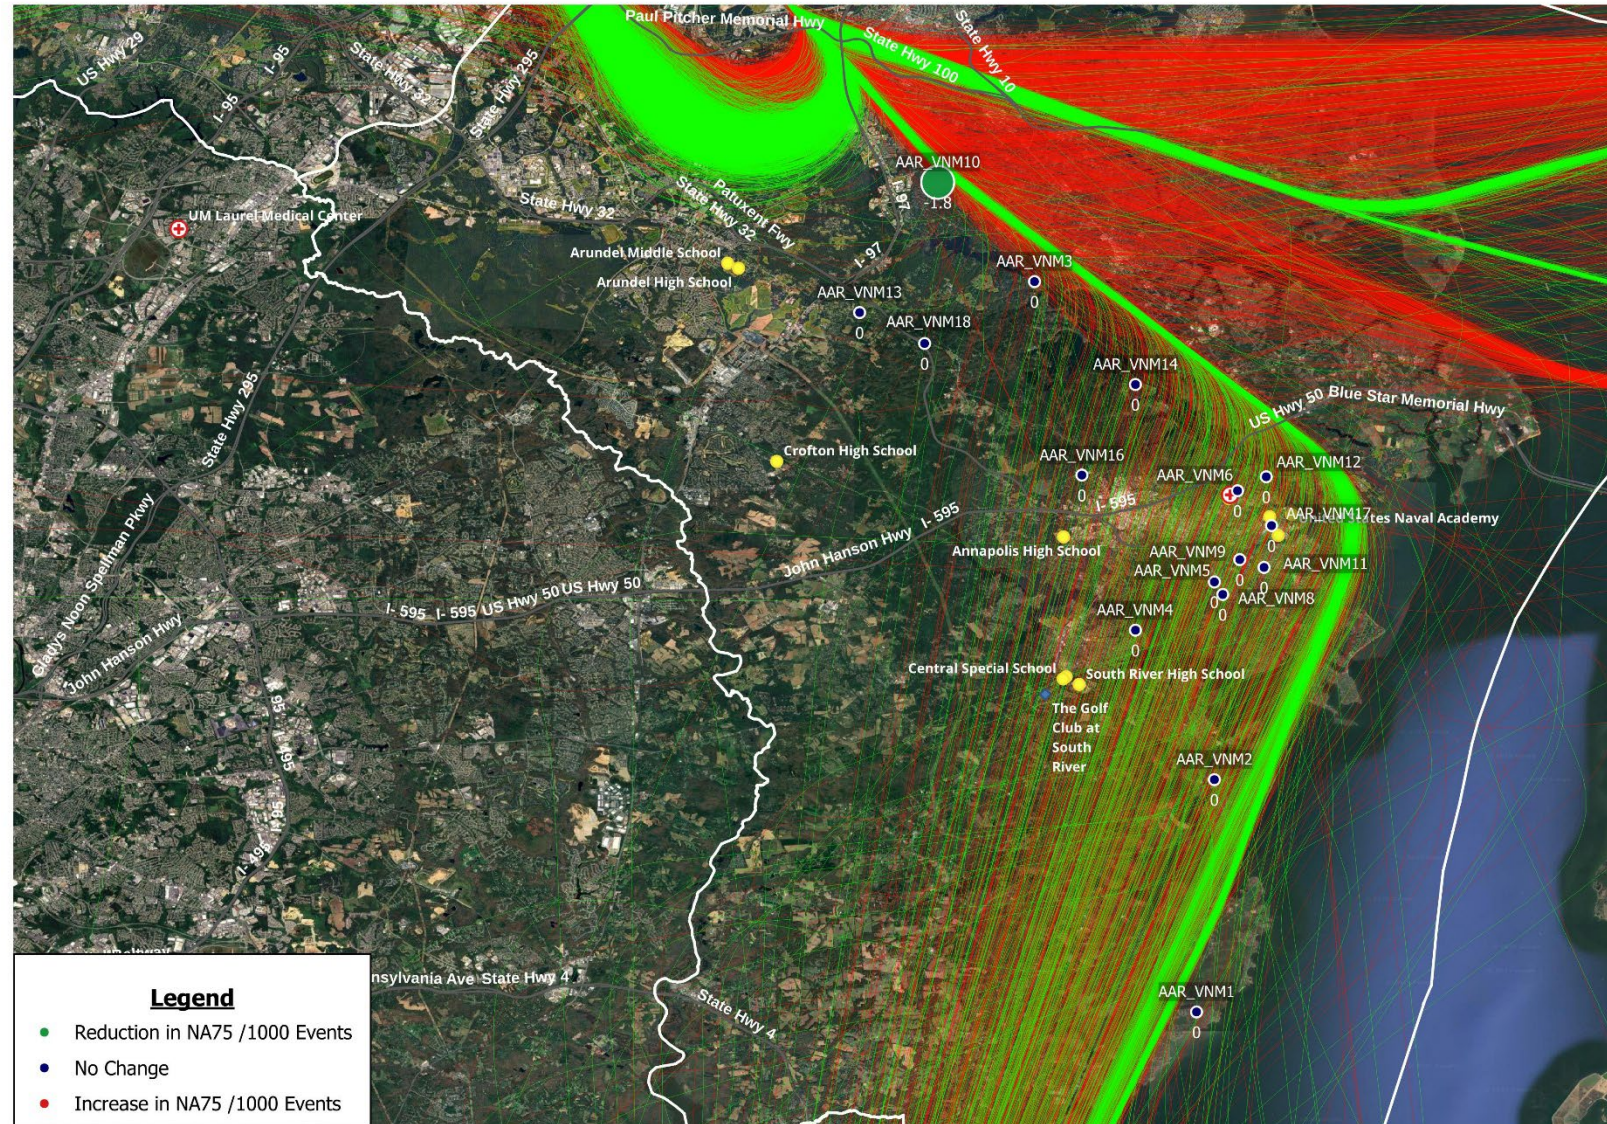

East Flow
Departures
Runway 15

Number Above 70 Db Events (NA70) Normalized *Howard County – Landmark Locations Only*

East Flow
Departures
Runway 15

Number Above 75 Db Events (NA75) Normalized

Number Above 75 Db Events (NA75) Normalized Anne Arundel County – Landmark Locations Only

East Flow
Departures
Runway 15

Number Above 75 Db Events (NA75) Normalized Anne Arundel County – Landmark Locations Only

East Flow
Departures
Runway 15

2024

Number Above 75 Db Events (NA75) Normalized Anne Arundel County – Landmark Locations Only

East Flow
Departures
Runway 15

23-24

Number Above 75 Db Events (NA75) Normalized *Howard County – Landmark Locations Only*

East Flow
Departures
Runway 15

Number Above 75 Db Events (NA75) Normalized *Howard County – Landmark Locations Only*

East Flow
Departures
Runway 15

Number Above 75 Db Events (NA75) Normalized *Howard County – Landmark Locations Only*

East Flow
Departures
Runway 15