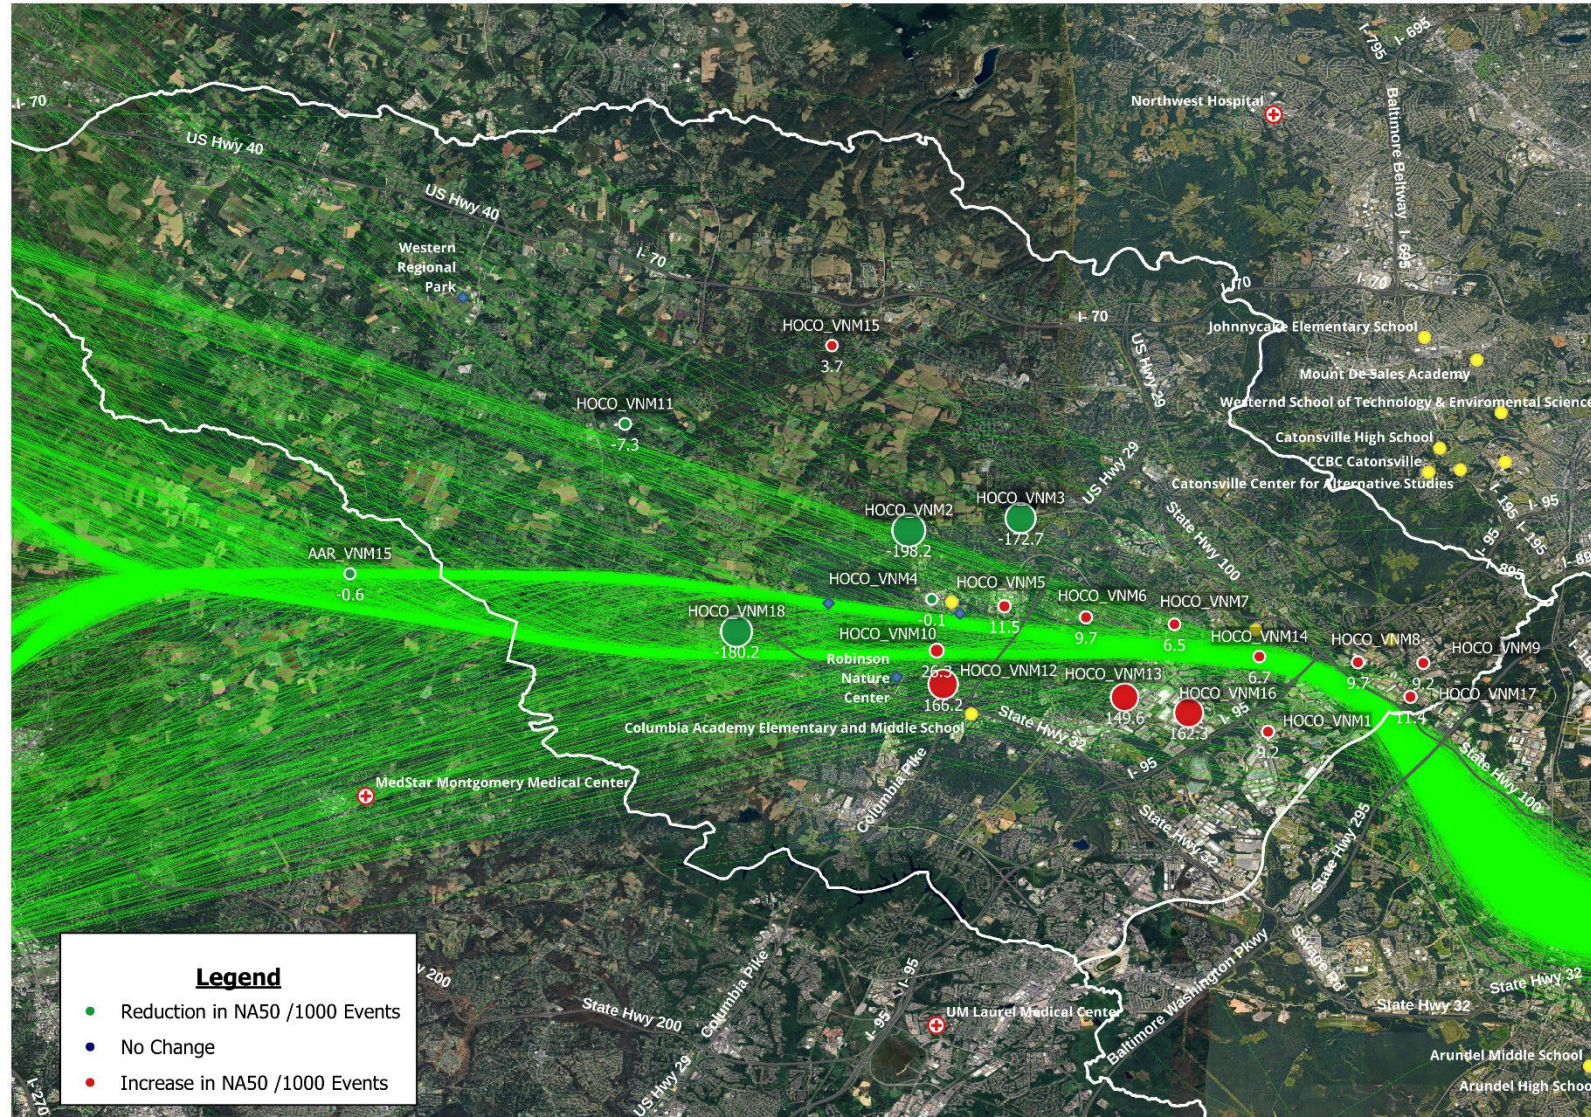

East Flow
Departures
Runway 15

Number Above 45 Db Events (NA45) Normalized *Howard County – Landmark Locations Only*

East Flow
Departures
Runway 15

Number Above 45 Db Events (NA45) Normalized Howard County – Landmark Locations Only

East Flow
Departures
Runway 15

Number Above 50 Db Events (NA50) Normalized

Number Above 50 Db Events (NA50) Normalized Anne Arundel County – Landmark Locations Only

East Flow
Departures
Runway 15

Number Above 50 Db Events (NA50) Normalized Anne Arundel County – Landmark Locations Only

East Flow
Departures
Runway 15

Number Above 50 Db Events (NA50) Normalized Anne Arundel County – Landmark Locations Only

East Flow
Departures
Runway 15

Number Above 50 Db Events (NA50) Normalized *Howard County – Landmark Locations Only*

East Flow
Departures
Runway 15

Number Above 50 Db Events (NA50) Normalized *Howard County – Landmark Locations Only*

East Flow
Departures
Runway 15

Number Above 50 Db Events (NA50) Normalized *Howard County – Landmark Locations Only*