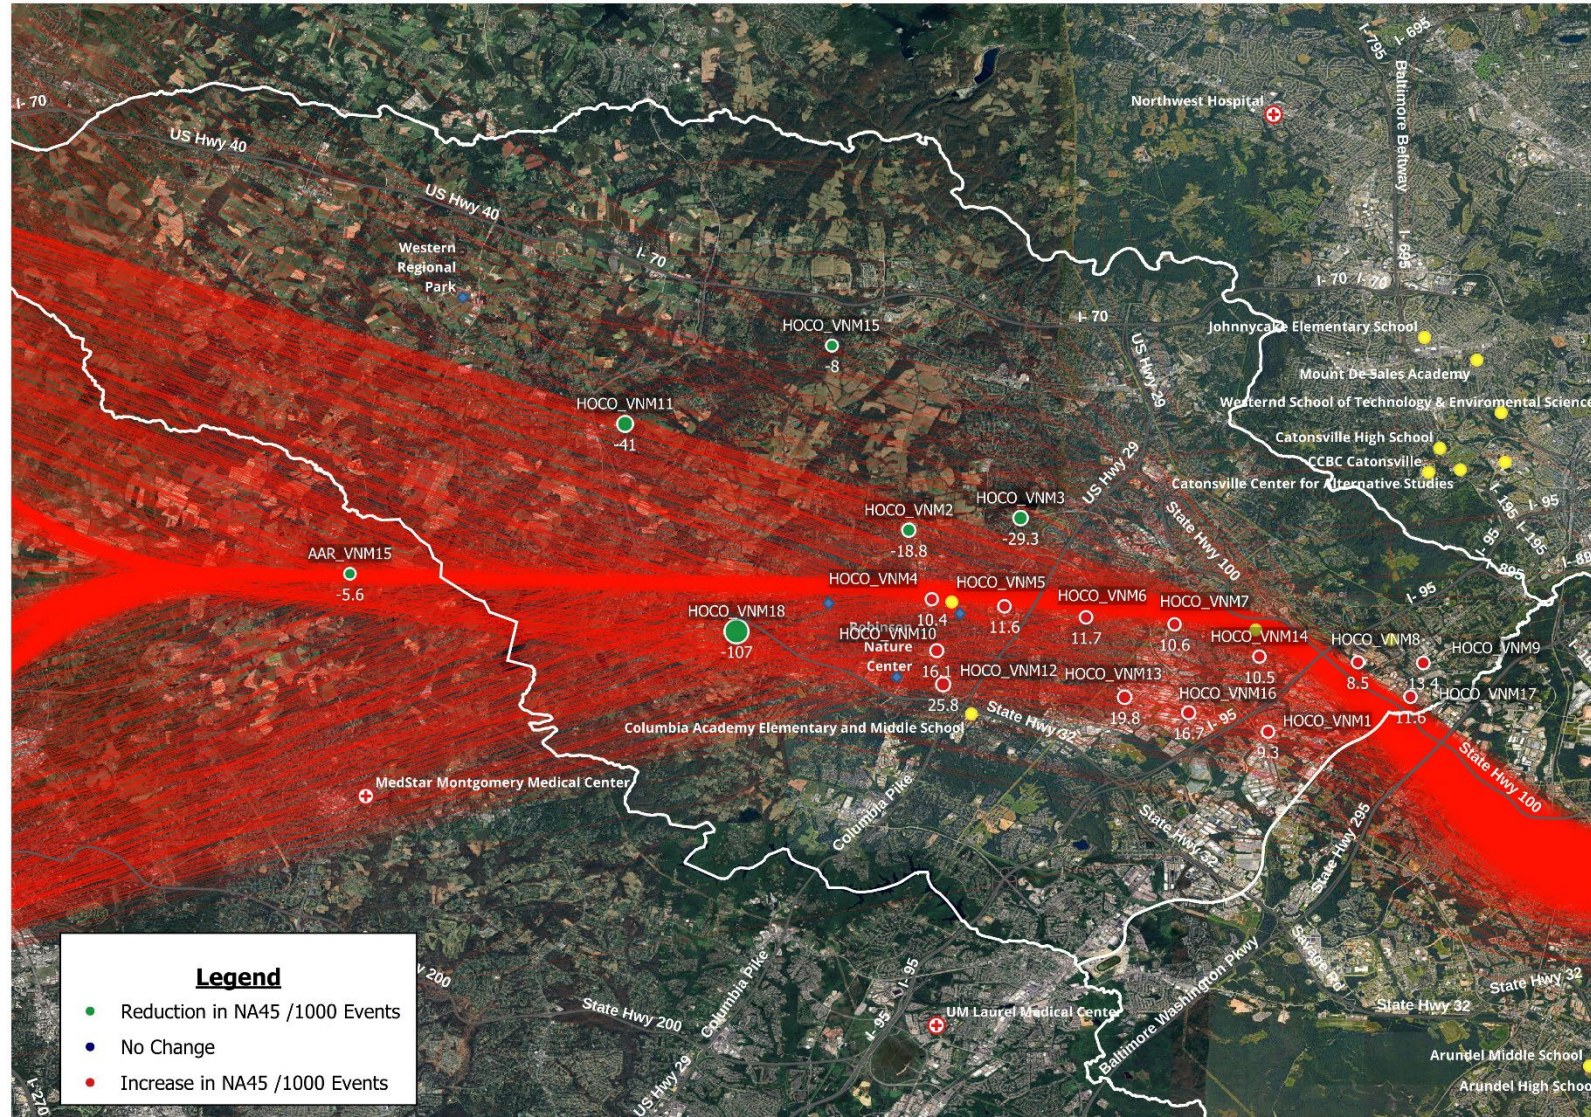

East Flow
Departures
Runway 15

23-24

Number Above 45 Db Events (NA45) Normalized Anne Arundel County – Landmark Locations Only

East Flow
Departures
Runway 15

Number Above 45 Db Events (NA45) Normalized *Howard County – Landmark Locations Only*

East Flow
Departures
Runway 15

Number Above 45 Db Events (NA45) Normalized *Howard County – Landmark Locations Only*

East Flow
Departures
Runway 15

Number Above 45 Db Events (NA45) Normalized Howard County – Landmark Locations Only

East Flow
Departures
Runway 15

Number Above 50 Db Events (NA50) Normalized

Number Above 50 Db Events (NA50) Normalized Anne Arundel County – Landmark Locations Only

East Flow
Departures
Runway 15

Number Above 50 Db Events (NA50) Normalized Anne Arundel County – Landmark Locations Only

East Flow
Departures
Runway 15

Number Above 50 Db Events (NA50) Normalized Anne Arundel County – Landmark Locations Only

East Flow
Departures
Runway 15

Number Above 50 Db Events (NA50) Normalized *Howard County – Landmark Locations Only*