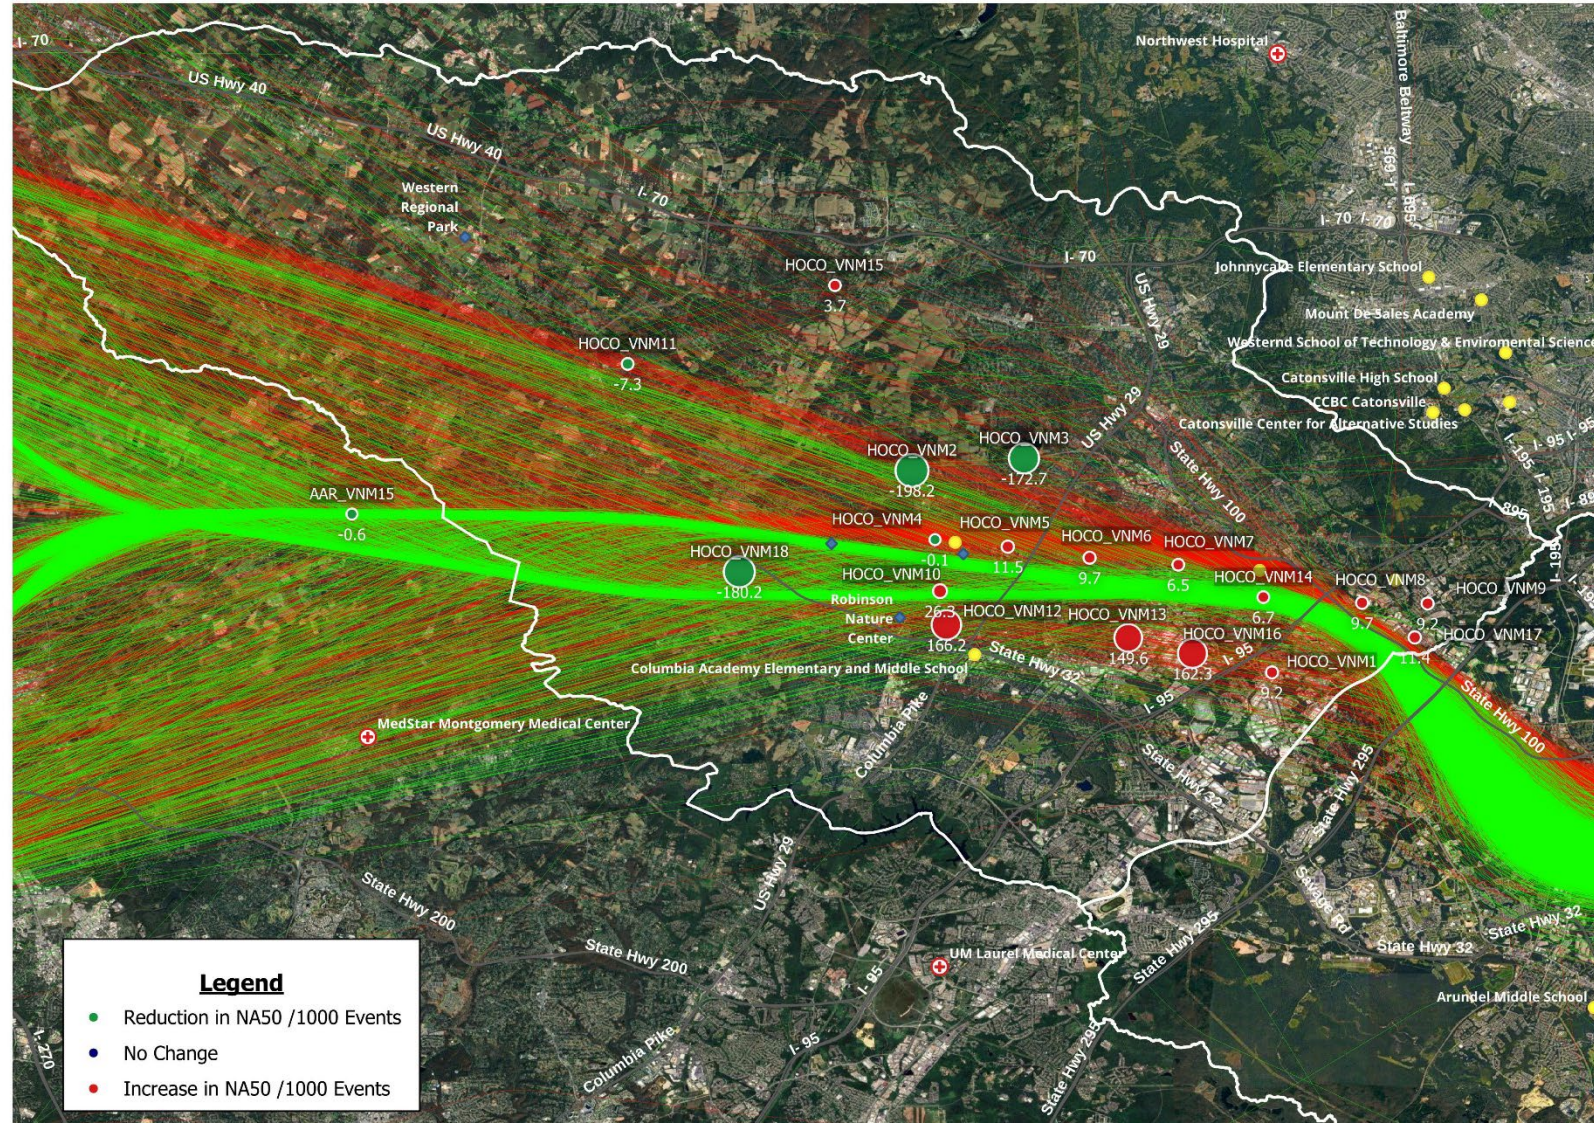

East Flow
Departures
Runway 15

Number Above 45 Db Events (NA45) Normalized *Howard County – Landmark Locations Only*

East Flow
Departures
Runway 15

Number Above 45 Db Events (NA45) Normalized Howard County – Landmark Locations Only

East Flow
Departures
Runway 15

Number Above 50 Db Events (NA50) Normalized Anne Arundel County – Landmark Locations Only

East Flow
Departures
Runway 15

Number Above 50 Db Events (NA50) Normalized *Howard County – Landmark Locations Only*

East Flow
Departures
Runway 15

Number Above 50 Db Events (NA50) Normalized *Howard County – Landmark Locations Only*

East Flow
Departures
Runway 15

Number Above 50 Db Events (NA50) Normalized *Howard County – Landmark Locations Only*

East Flow
Departures
Runway 15

Number Above 55 Db Events (NA55) Normalized

Number Above 55 Db Events (NA55) Normalized Anne Arundel County – Landmark Locations Only

East Flow
Departures
Runway 15

Number Above 55 Db Events (NA55) Normalized Anne Arundel County – Landmark Locations Only