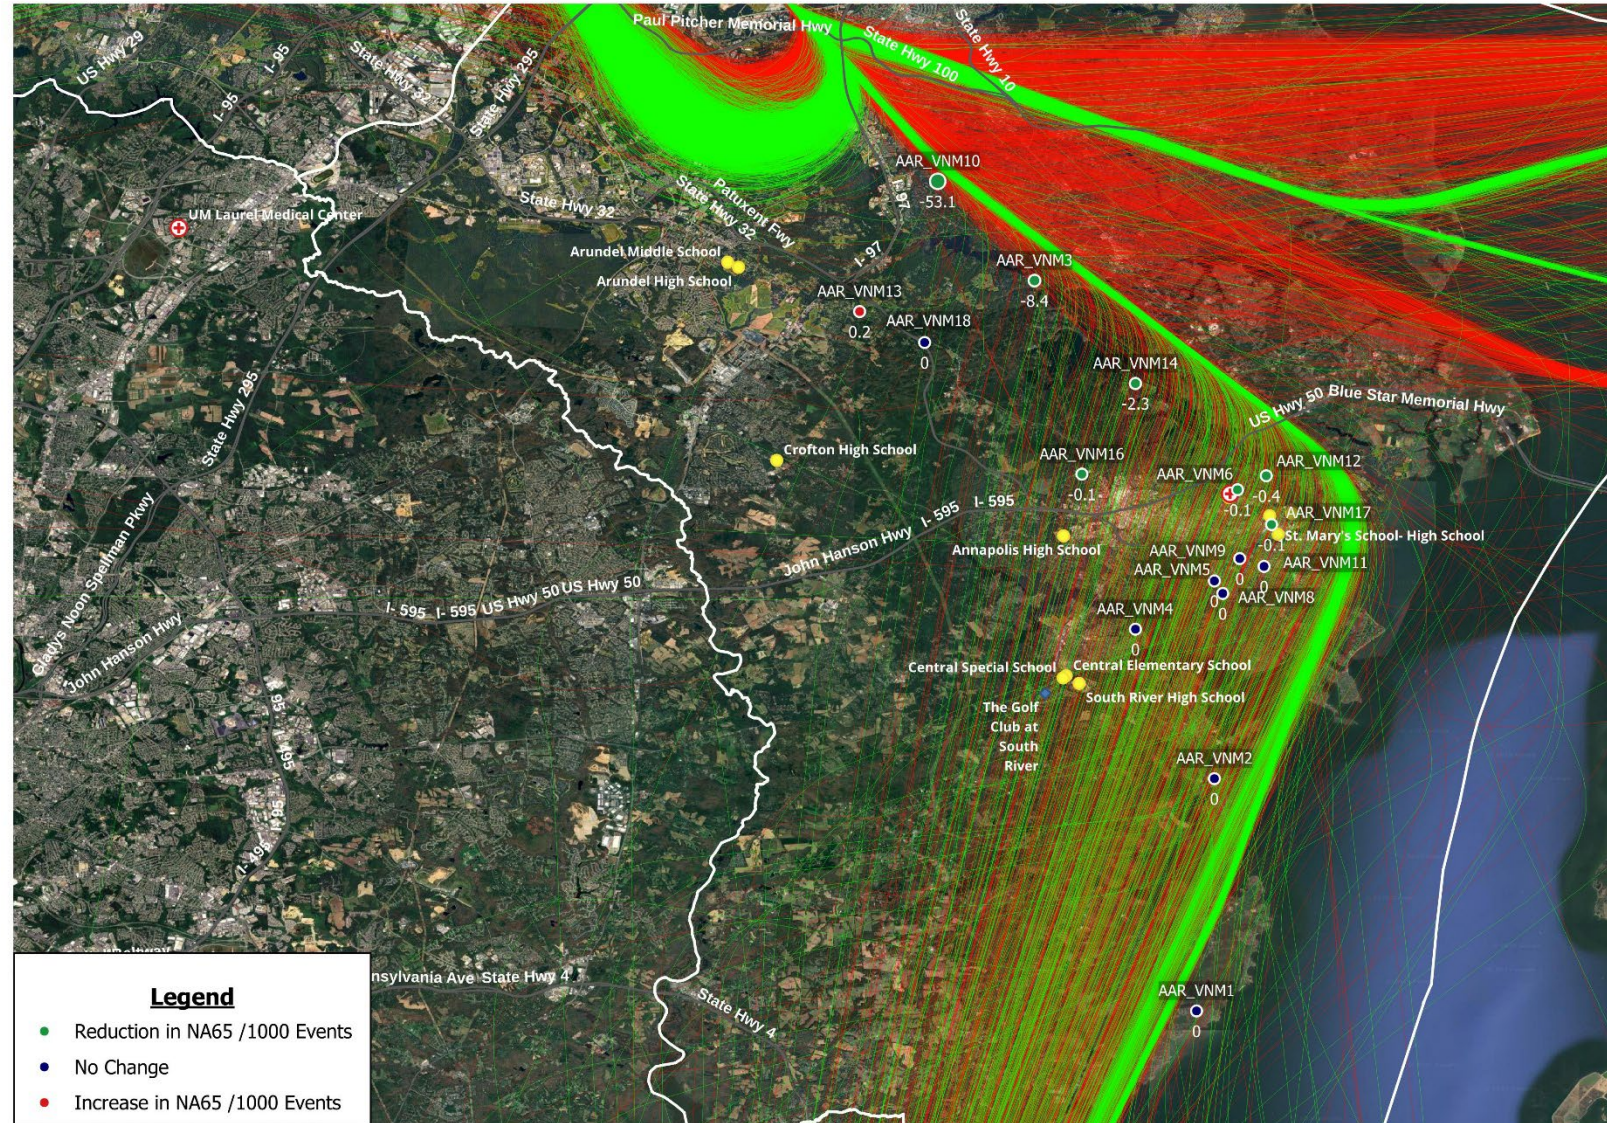

East Flow
Departures
Runway 15

Number Above 60 Db Events (NA60) Normalized *Howard County – Landmark Locations Only*

East Flow
Departures
Runway 15

Number Above 60 Db Events (NA60) Normalized

Howard County – Landmark Locations Only

East Flow
Departures
Runway 15

Number Above 65 Db Events (NA65) Normalized

Number Above 65 Db Events (NA65) Normalized Anne Arundel County – Landmark Locations Only

East Flow
Departures
Runway 15

Number Above 65 Db Events (NA65) Normalized Anne Arundel County – Landmark Locations Only

East Flow
Departures
Runway 15

Number Above 65 Db Events (NA65) Normalized Anne Arundel County – Landmark Locations Only

East Flow
Departures
Runway 15

Number Above 65 Db Events (NA65) Normalized *Howard County – Landmark Locations Only*

East Flow
Departures
Runway 15

Number Above 65 Db Events (NA65) Normalized

Howard County – Landmark Locations Only

East Flow
Departures
Runway 15

Number Above 65 Db Events (NA65) Normalized *Howard County – Landmark Locations Only*