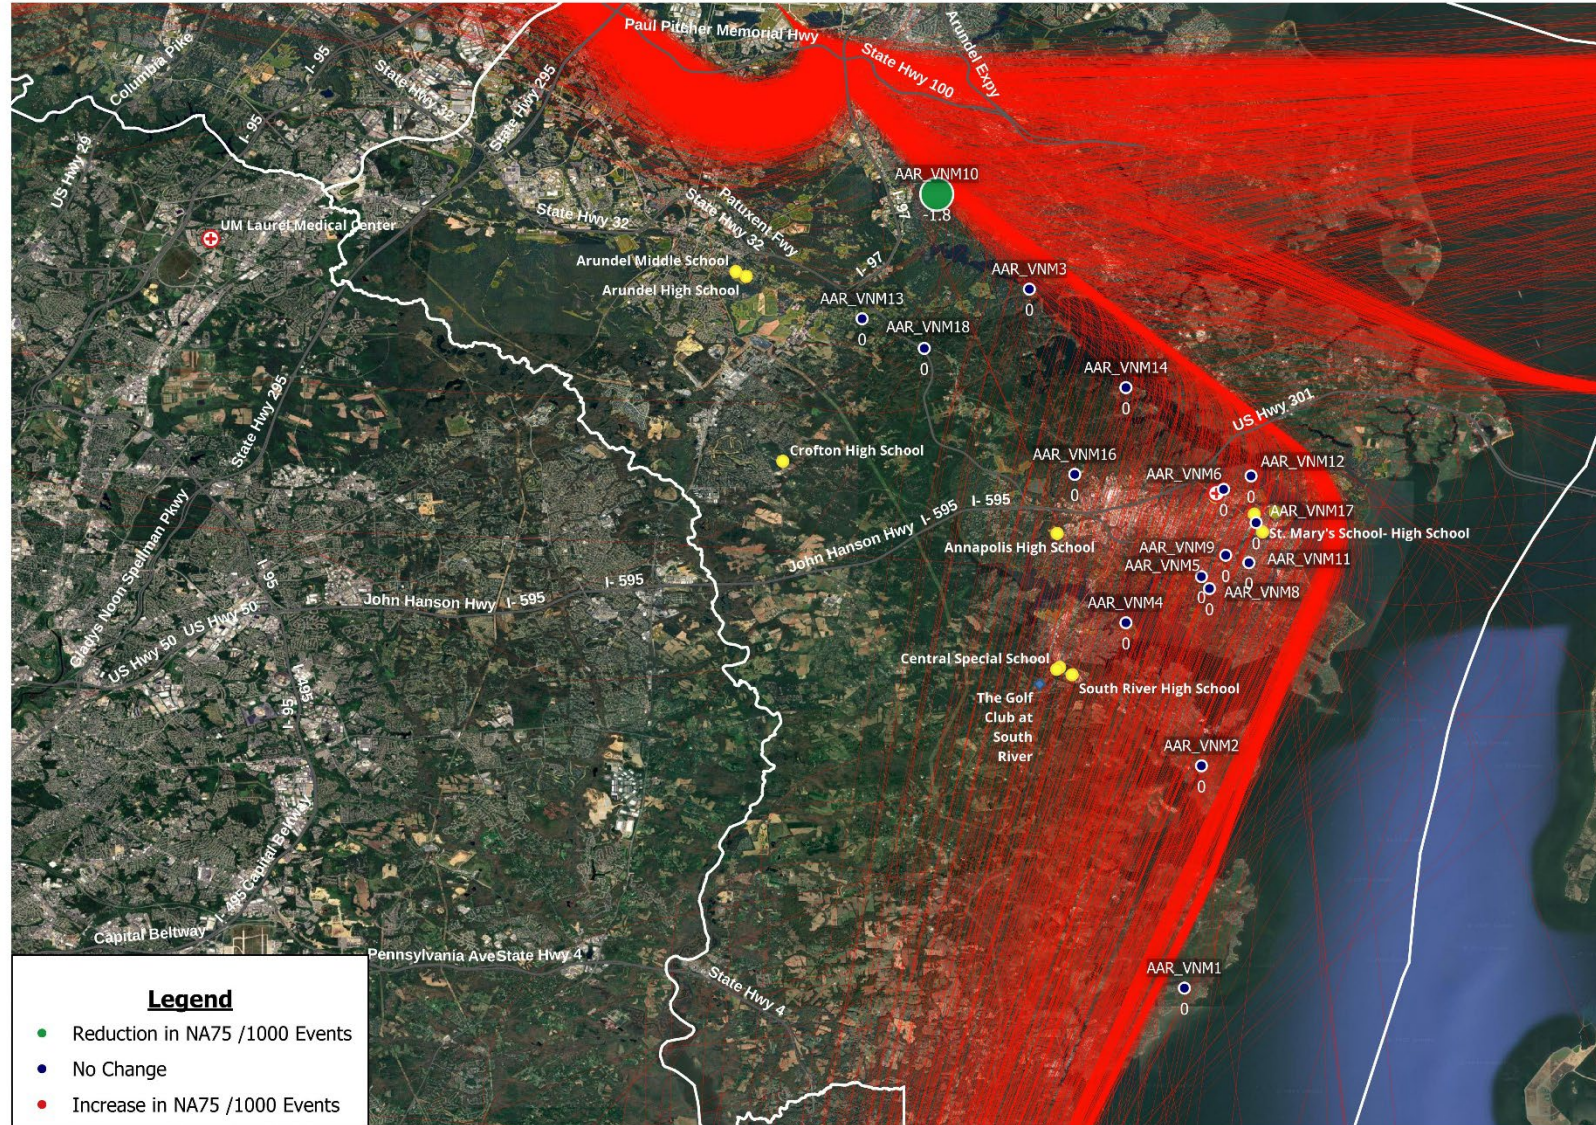

East Flow
Departures
Runway 15

Number Above 70 Db Events (NA70) Normalized Anne Arundel County – Landmark Locations Only

East Flow
Departures
Runway 15

23-24

Number Above 70 Db Events (NA70) Normalized *Howard County – Landmark Locations Only*

East Flow
Departures
Runway 15

Number Above 70 Db Events (NA70) Normalized *Howard County – Landmark Locations Only*

East Flow
Departures
Runway 15

Number Above 75 Db Events (NA75) Normalized

Number Above 75 Db Events (NA75) Normalized Anne Arundel County – Landmark Locations Only

East Flow
Departures
Runway 15

Number Above 75 Db Events (NA75) Normalized Anne Arundel County – Landmark Locations Only

East Flow
Departures
Runway 15

2024

Number Above 75 Db Events (NA75) Normalized Anne Arundel County – Landmark Locations Only

East Flow
Departures
Runway 15

23-24

Number Above 75 Db Events (NA75) Normalized *Howard County – Landmark Locations Only*

East Flow
Departures
Runway 15

Number Above 75 Db Events (NA75) Normalized *Howard County – Landmark Locations Only*