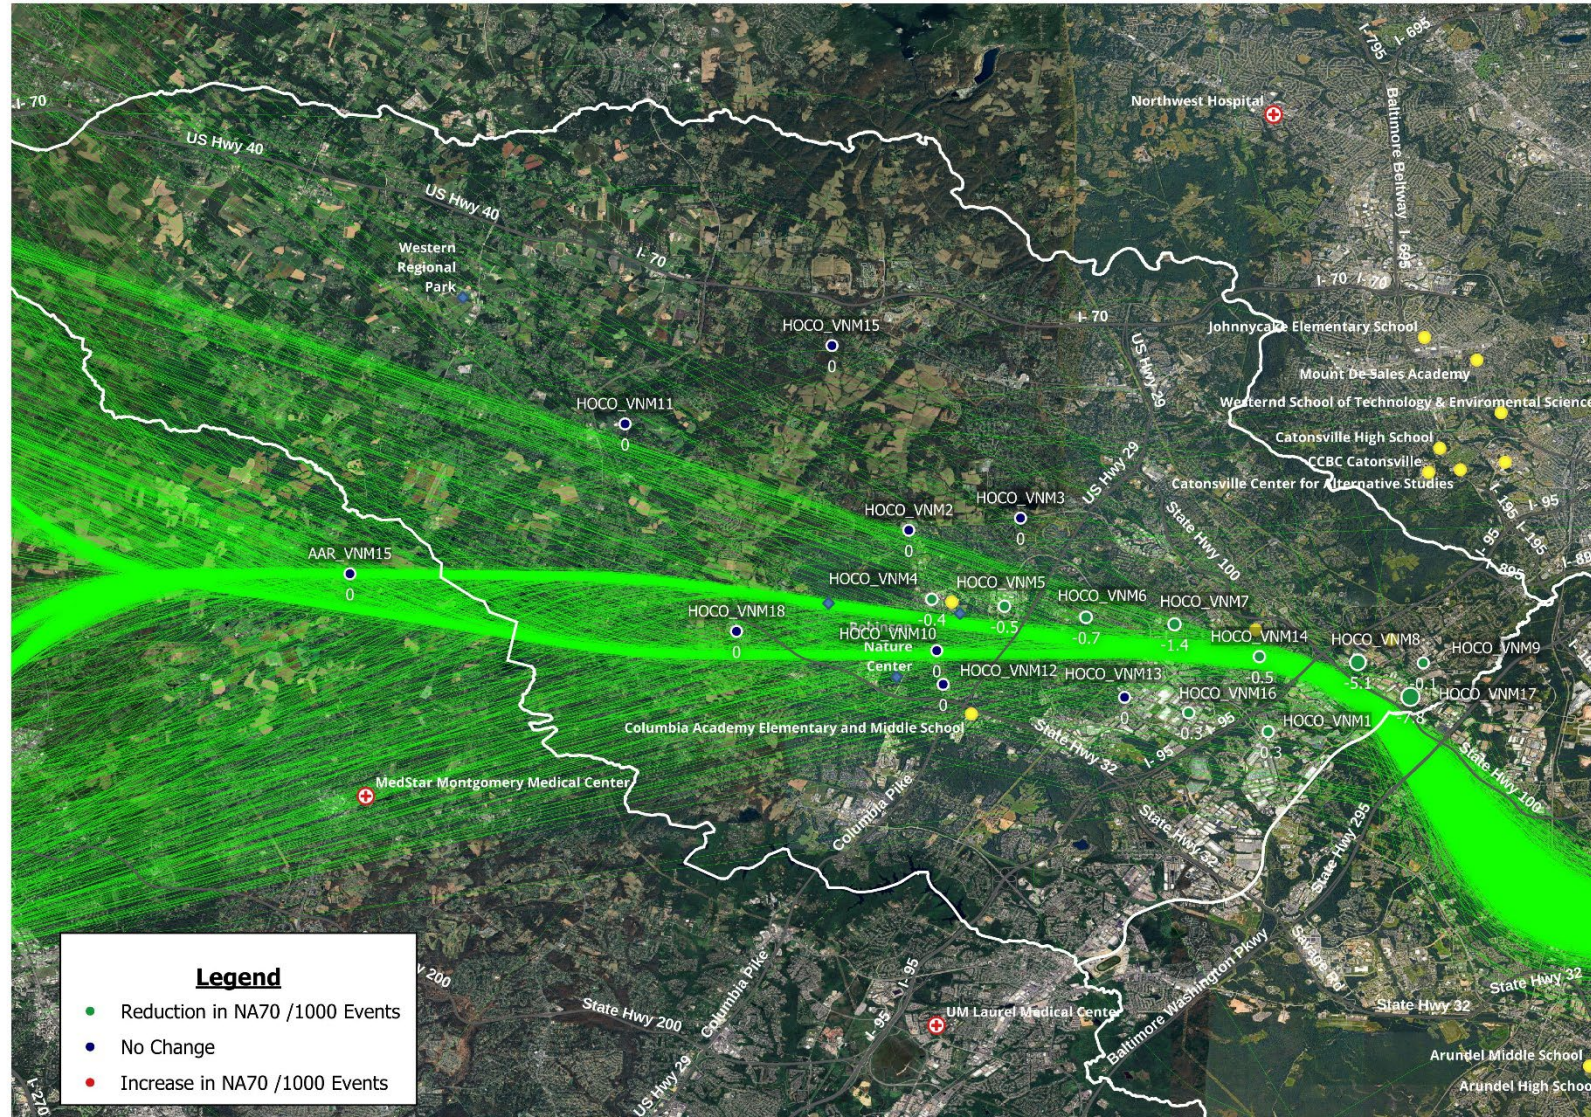

East Flow
Departures
Runway 15

Number Above 65 Db Events (NA65) Normalized

Howard County – Landmark Locations Only

East Flow
Departures
Runway 15

Number Above 65 Db Events (NA65) Normalized *Howard County – Landmark Locations Only*

East Flow
Departures
Runway 15

Number Above 70 Db Events (NA70) Normalized Anne Arundel County – Landmark Locations Only

East Flow
Departures
Runway 15

23-24

Number Above 70 Db Events (NA70) Normalized *Howard County – Landmark Locations Only*

East Flow
Departures
Runway 15

Number Above 70 Db Events (NA70) Normalized *Howard County – Landmark Locations Only*

East Flow
Departures
Runway 15

Number Above 75 Db Events (NA75) Normalized

Number Above 75 Db Events (NA75) Normalized Anne Arundel County – Landmark Locations Only

East Flow
Departures
Runway 15

23-24

Number Above 75 Db Events (NA75) Normalized *Howard County – Landmark Locations Only*

East Flow
Departures
Runway 15

Number Above 75 Db Events (NA75) Normalized *Howard County – Landmark Locations Only*