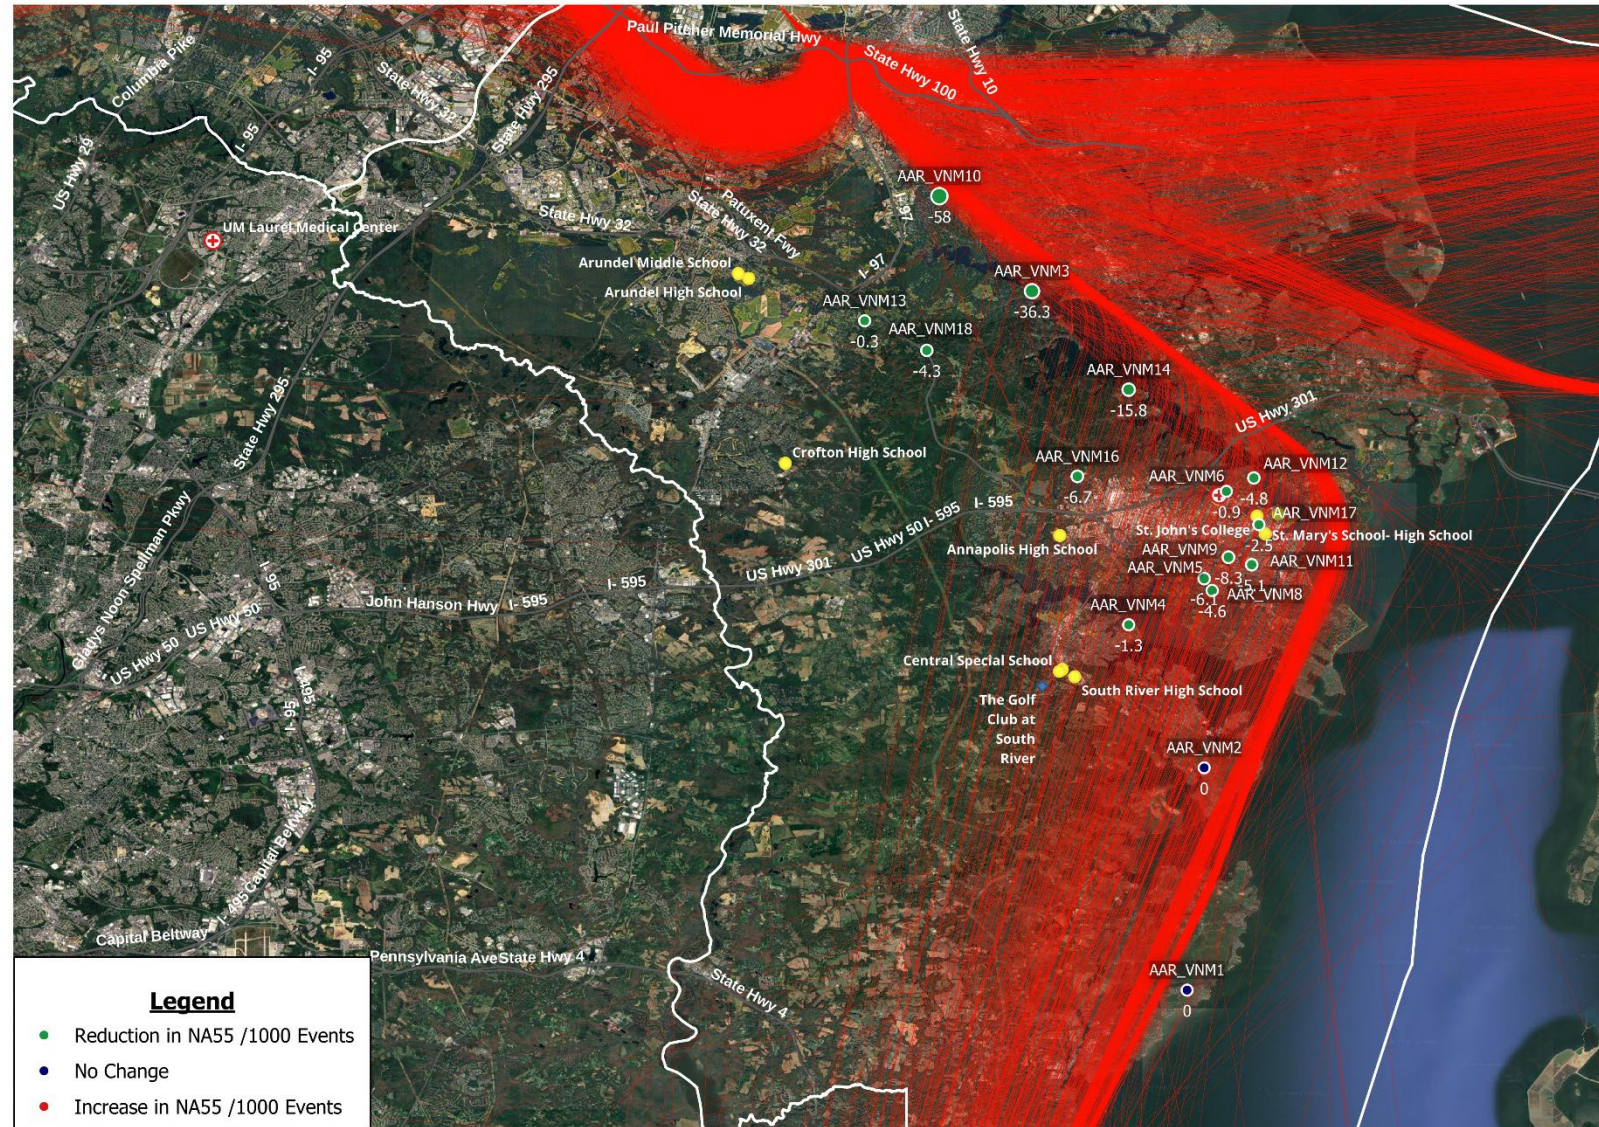

East Flow
Departures
Runway 15

Number Above 45 Db Events (NA45) Normalized *Howard County – Landmark Locations Only*

East Flow
Departures
Runway 15

Number Above 45 Db Events (NA45) Normalized Howard County – Landmark Locations Only

East Flow
Departures
Runway 15

Number Above 50 Db Events (NA50) Normalized Anne Arundel County – Landmark Locations Only

East Flow
Departures
Runway 15

Number Above 50 Db Events (NA50) Normalized *Howard County – Landmark Locations Only*

East Flow
Departures
Runway 15

Number Above 50 Db Events (NA50) Normalized *Howard County – Landmark Locations Only*

East Flow
Departures
Runway 15

Number Above 50 Db Events (NA50) Normalized *Howard County – Landmark Locations Only*

East Flow
Departures
Runway 15

Number Above 55 Db Events (NA55) Normalized

Number Above 55 Db Events (NA55) Normalized Anne Arundel County – Landmark Locations Only

East Flow
Departures
Runway 15

Number Above 55 Db Events (NA55) Normalized Anne Arundel County – Landmark Locations Only