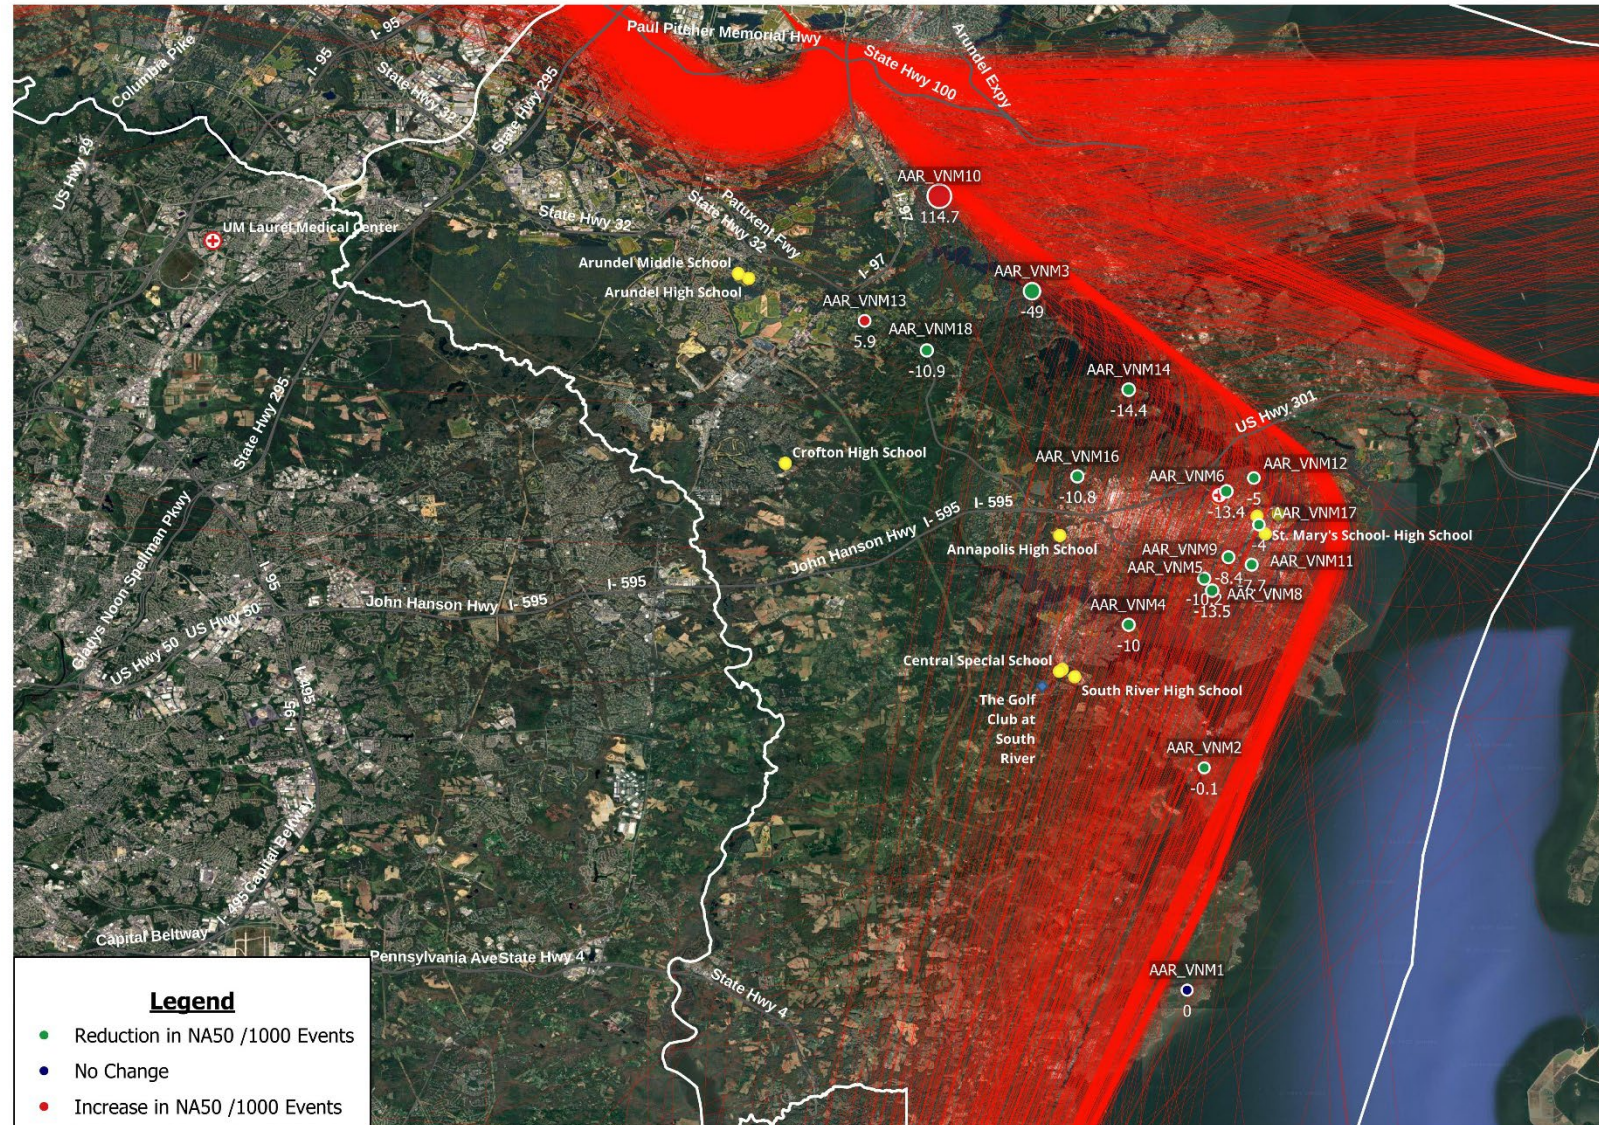

East Flow
Departures
Runway 15

23-24

Number Above 45 Db Events (NA45) Normalized Anne Arundel County – Landmark Locations Only

East Flow
Departures
Runway 15

Number Above 45 Db Events (NA45) Normalized *Howard County – Landmark Locations Only*

East Flow
Departures
Runway 15

Number Above 45 Db Events (NA45) Normalized *Howard County – Landmark Locations Only*

East Flow
Departures
Runway 15

Number Above 45 Db Events (NA45) Normalized Howard County – Landmark Locations Only

East Flow
Departures
Runway 15

Number Above 50 Db Events (NA50) Normalized

Number Above 50 Db Events (NA50) Normalized Anne Arundel County – Landmark Locations Only

East Flow
Departures
Runway 15

Number Above 50 Db Events (NA50) Normalized Anne Arundel County – Landmark Locations Only

East Flow
Departures
Runway 15

Number Above 50 Db Events (NA50) Normalized Anne Arundel County – Landmark Locations Only

East Flow
Departures
Runway 15

Number Above 50 Db Events (NA50) Normalized *Howard County – Landmark Locations Only*