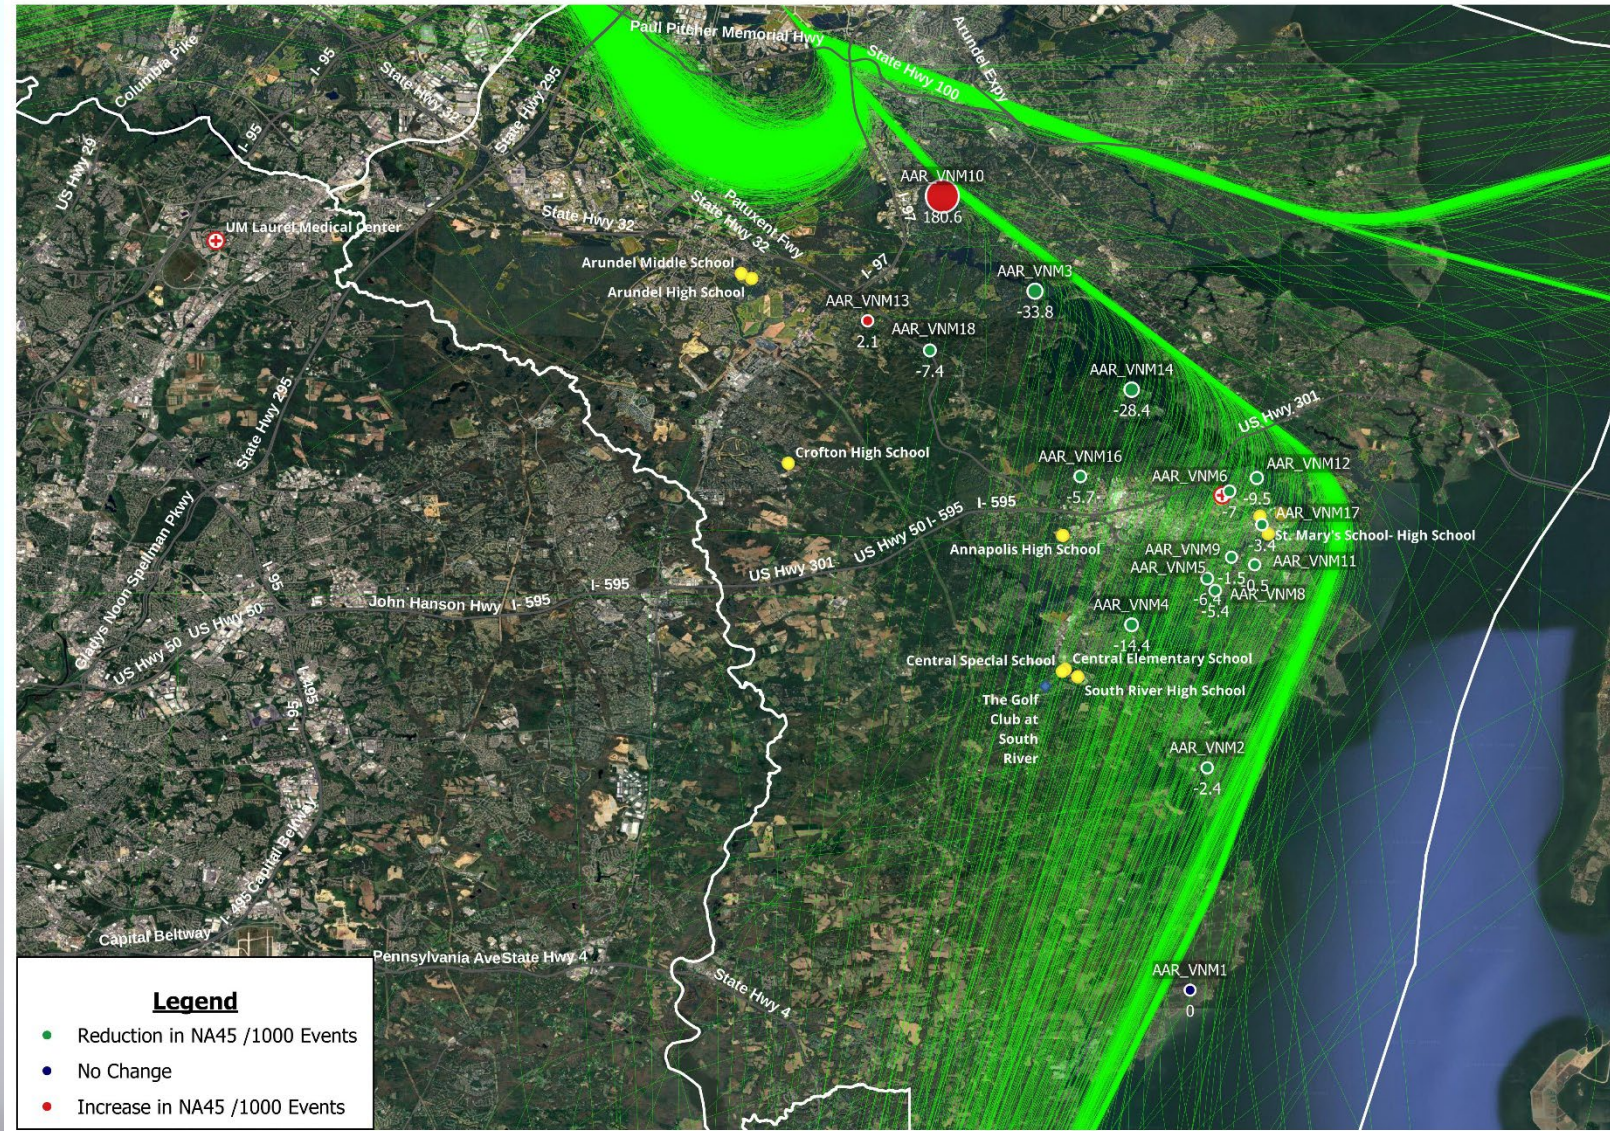

East Flow
Departures
Runway 15

23-24

Number Above 45 Db Events (NA45) Normalized Anne Arundel County – Landmark Locations Only

East Flow
Departures
Runway 15

Number Above 45 Db Events (NA45) Normalized *Howard County – Landmark Locations Only*

East Flow
Departures
Runway 15

Number Above 45 Db Events (NA45) Normalized *Howard County – Landmark Locations Only*

East Flow
Departures
Runway 15

Number Above 45 Db Events (NA45) Normalized Howard County – Landmark Locations Only

East Flow
Departures
Runway 15

Number Above 50 Db Events (NA50) Normalized

Number Above 50 Db Events (NA50) Normalized Anne Arundel County – Landmark Locations Only

East Flow
Departures
Runway 15

Number Above 50 Db Events (NA50) Normalized Anne Arundel County – Landmark Locations Only

East Flow
Departures
Runway 15

Number Above 50 Db Events (NA50) Normalized Anne Arundel County – Landmark Locations Only

East Flow
Departures
Runway 15

Number Above 50 Db Events (NA50) Normalized *Howard County – Landmark Locations Only*