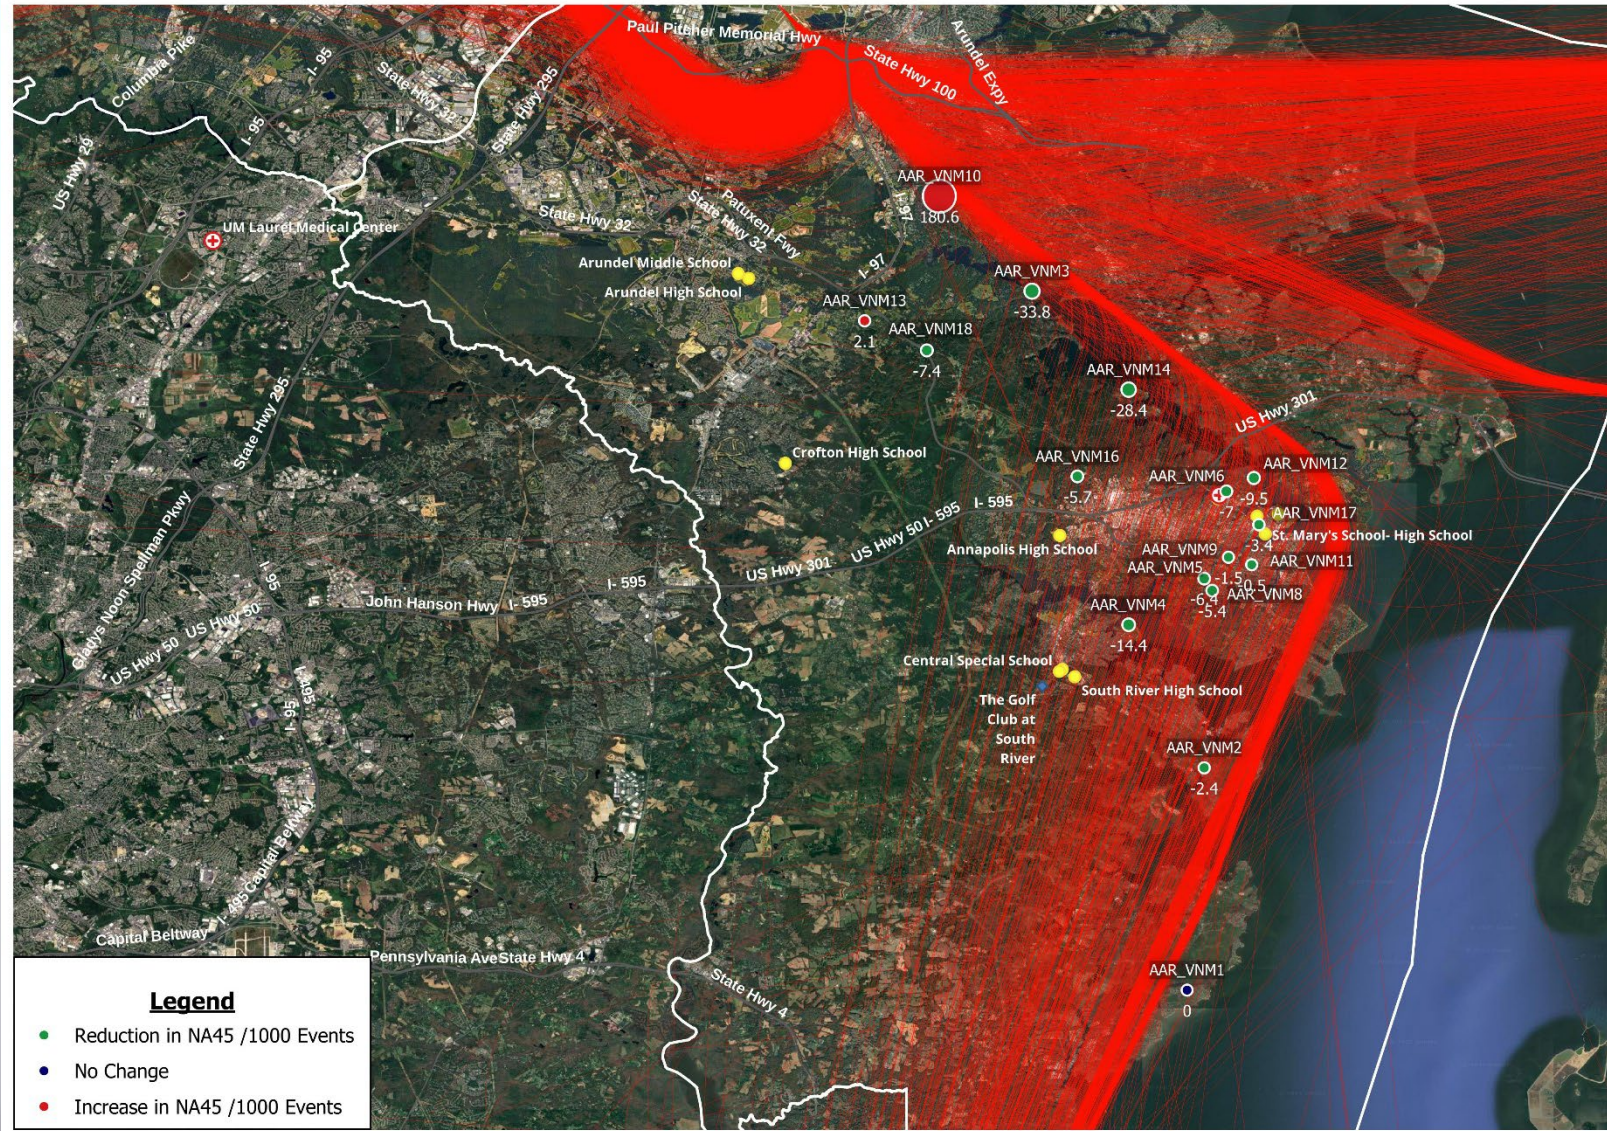

BWI-Thurgood Marshall Airport Operations and Noise Exposure

Display of normalized data for 4th quarter 2023 and 4th quarter 2024

23-24

Number Above 45 Db Events (NA45) Normalized

Number Above 45 Db Events (NA45) Normalized Anne Arundel County – Landmark Locations Only

East Flow
Departures
Runway 15

23-24

Number Above 45 Db Events (NA45) Normalized Anne Arundel County – Landmark Locations Only

East Flow
Departures
Runway 15

Number Above 45 Db Events (NA45) Normalized *Howard County – Landmark Locations Only*

East Flow
Departures
Runway 15

Number Above 45 Db Events (NA45) Normalized *Howard County – Landmark Locations Only*

East Flow
Departures
Runway 15

Number Above 45 Db Events (NA45) Normalized Howard County – Landmark Locations Only

East Flow
Departures
Runway 15

Number Above 50 Db Events (NA50) Normalized

Number Above 50 Db Events (NA50) Normalized Anne Arundel County – Landmark Locations Only

East Flow
Departures
Runway 15

Number Above 50 Db Events (NA50) Normalized Anne Arundel County – Landmark Locations Only