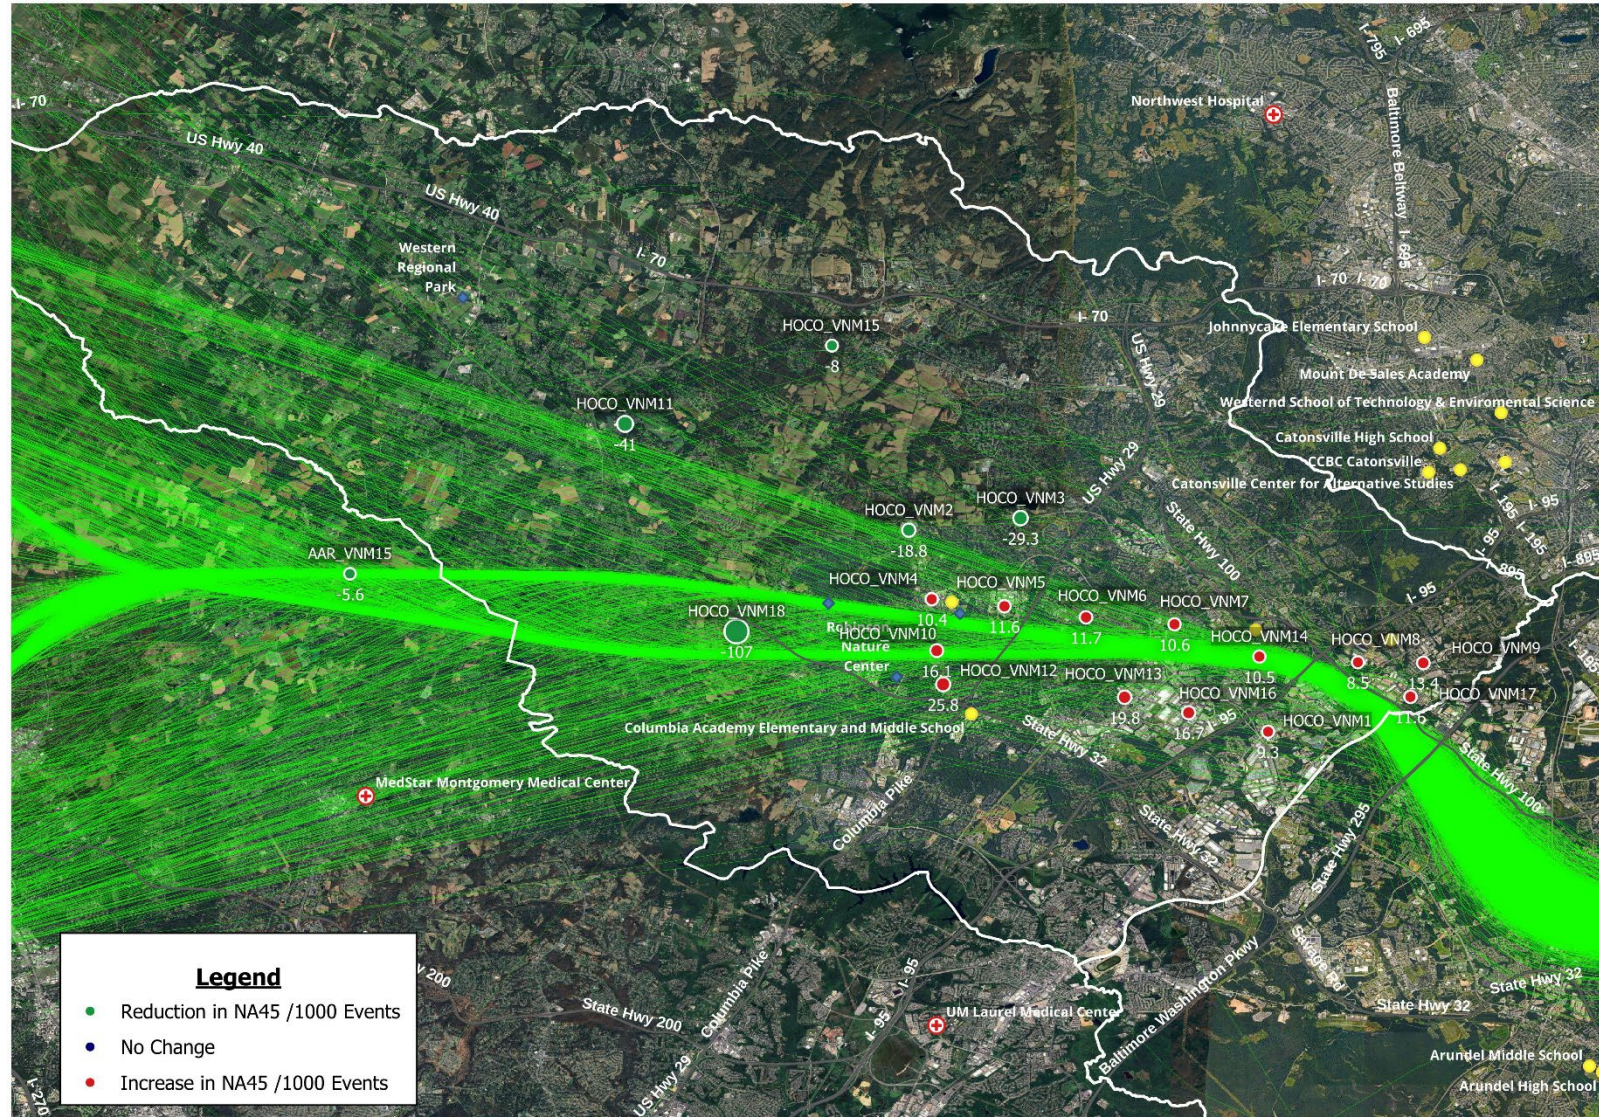

East Flow
Departures
Runway 15

23-24

Number Above 45 Db Events (NA45) Normalized Anne Arundel County – Landmark Locations Only

East Flow
Departures
Runway 15

Number Above 45 Db Events (NA45) Normalized *Howard County – Landmark Locations Only*

East Flow
Departures
Runway 15

Number Above 45 Db Events (NA45) Normalized *Howard County – Landmark Locations Only*

East Flow
Departures
Runway 15

Number Above 45 Db Events (NA45) Normalized Howard County – Landmark Locations Only

East Flow
Departures
Runway 15

Number Above 50 Db Events (NA50) Normalized

Number Above 50 Db Events (NA50) Normalized Anne Arundel County – Landmark Locations Only

East Flow
Departures
Runway 15

Number Above 50 Db Events (NA50) Normalized Anne Arundel County – Landmark Locations Only

East Flow
Departures
Runway 15

Number Above 50 Db Events (NA50) Normalized Anne Arundel County – Landmark Locations Only

East Flow
Departures
Runway 15

Number Above 50 Db Events (NA50) Normalized *Howard County – Landmark Locations Only*