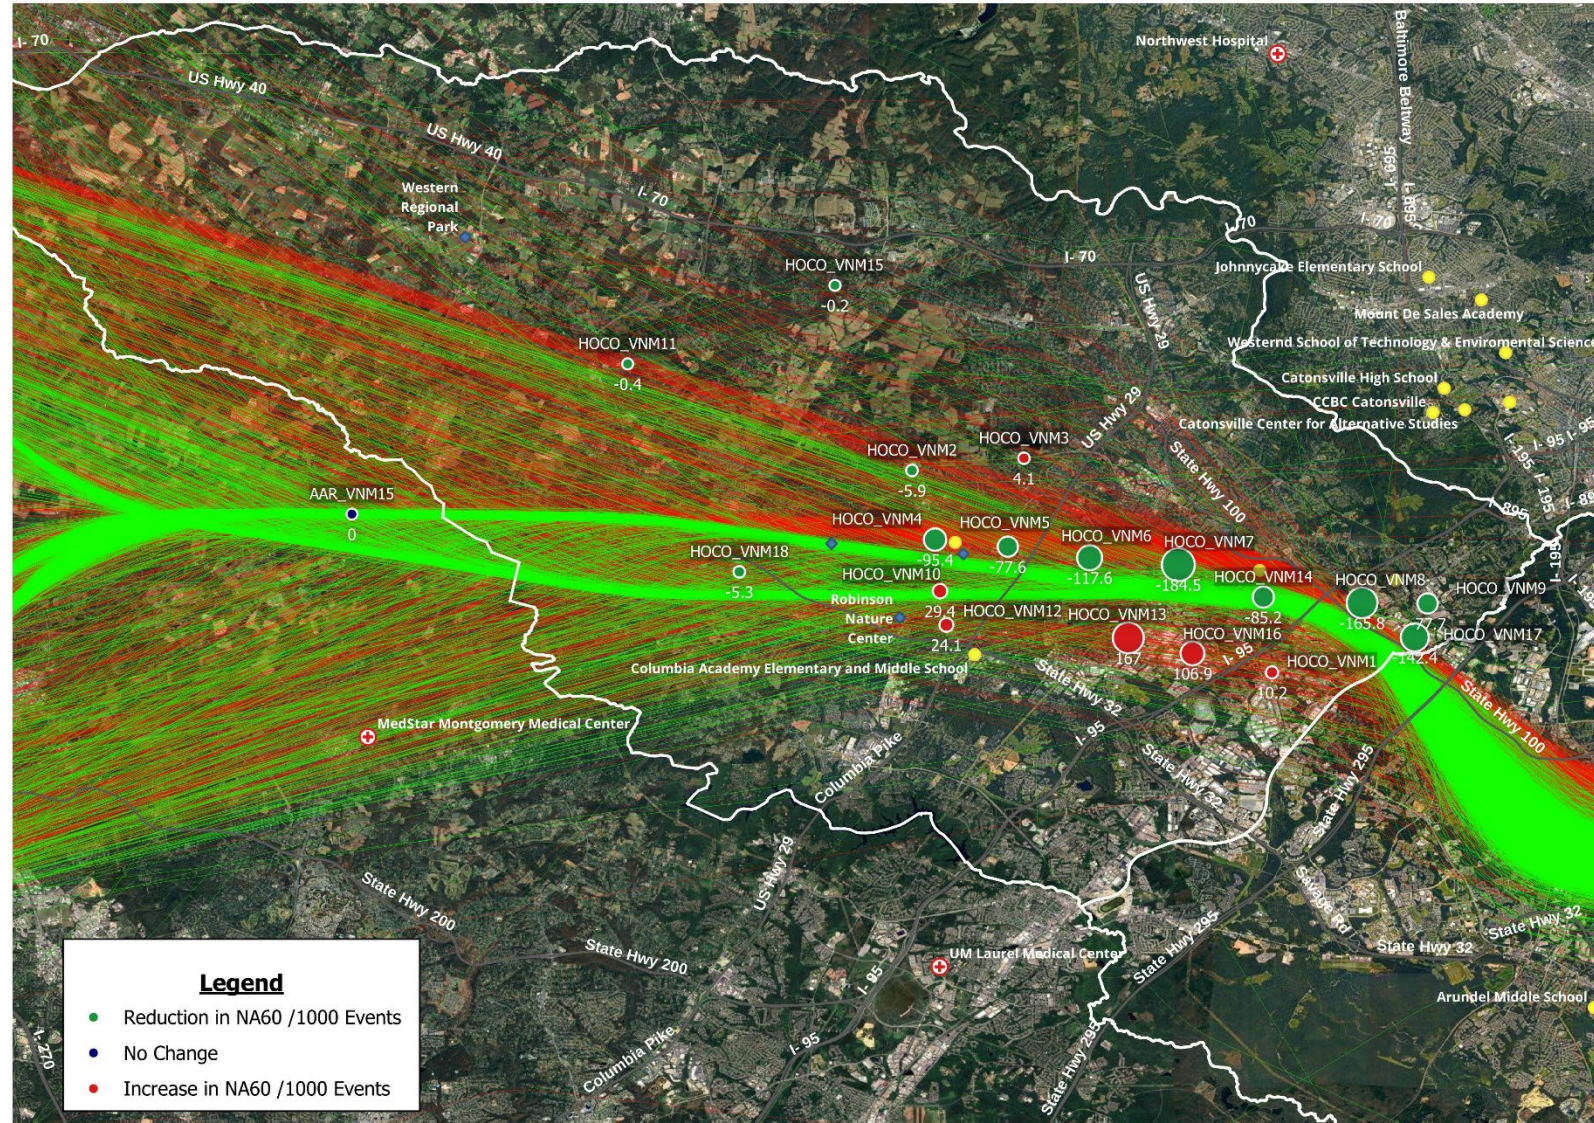

East Flow
Departures
Runway 15

Number Above 45 Db Events (NA45) Normalized *Howard County – Landmark Locations Only*

East Flow
Departures
Runway 15

Number Above 45 Db Events (NA45) Normalized Howard County – Landmark Locations Only

East Flow
Departures
Runway 15

Number Above 60 Db Events (NA60) Normalized Anne Arundel County – Landmark Locations Only

East Flow
Departures
Runway 15

Number Above 60 Db Events (NA60) Normalized *Howard County – Landmark Locations Only*

East Flow
Departures
Runway 15

Number Above 60 Db Events (NA60) Normalized *Howard County – Landmark Locations Only*

East Flow
Departures
Runway 15

Number Above 60 Db Events (NA60) Normalized

Howard County – Landmark Locations Only

East Flow
Departures
Runway 15

Number Above 65 Db Events (NA65) Normalized

Number Above 65 Db Events (NA65) Normalized Anne Arundel County – Landmark Locations Only

East Flow
Departures
Runway 15

Number Above 65 Db Events (NA65) Normalized Anne Arundel County – Landmark Locations Only