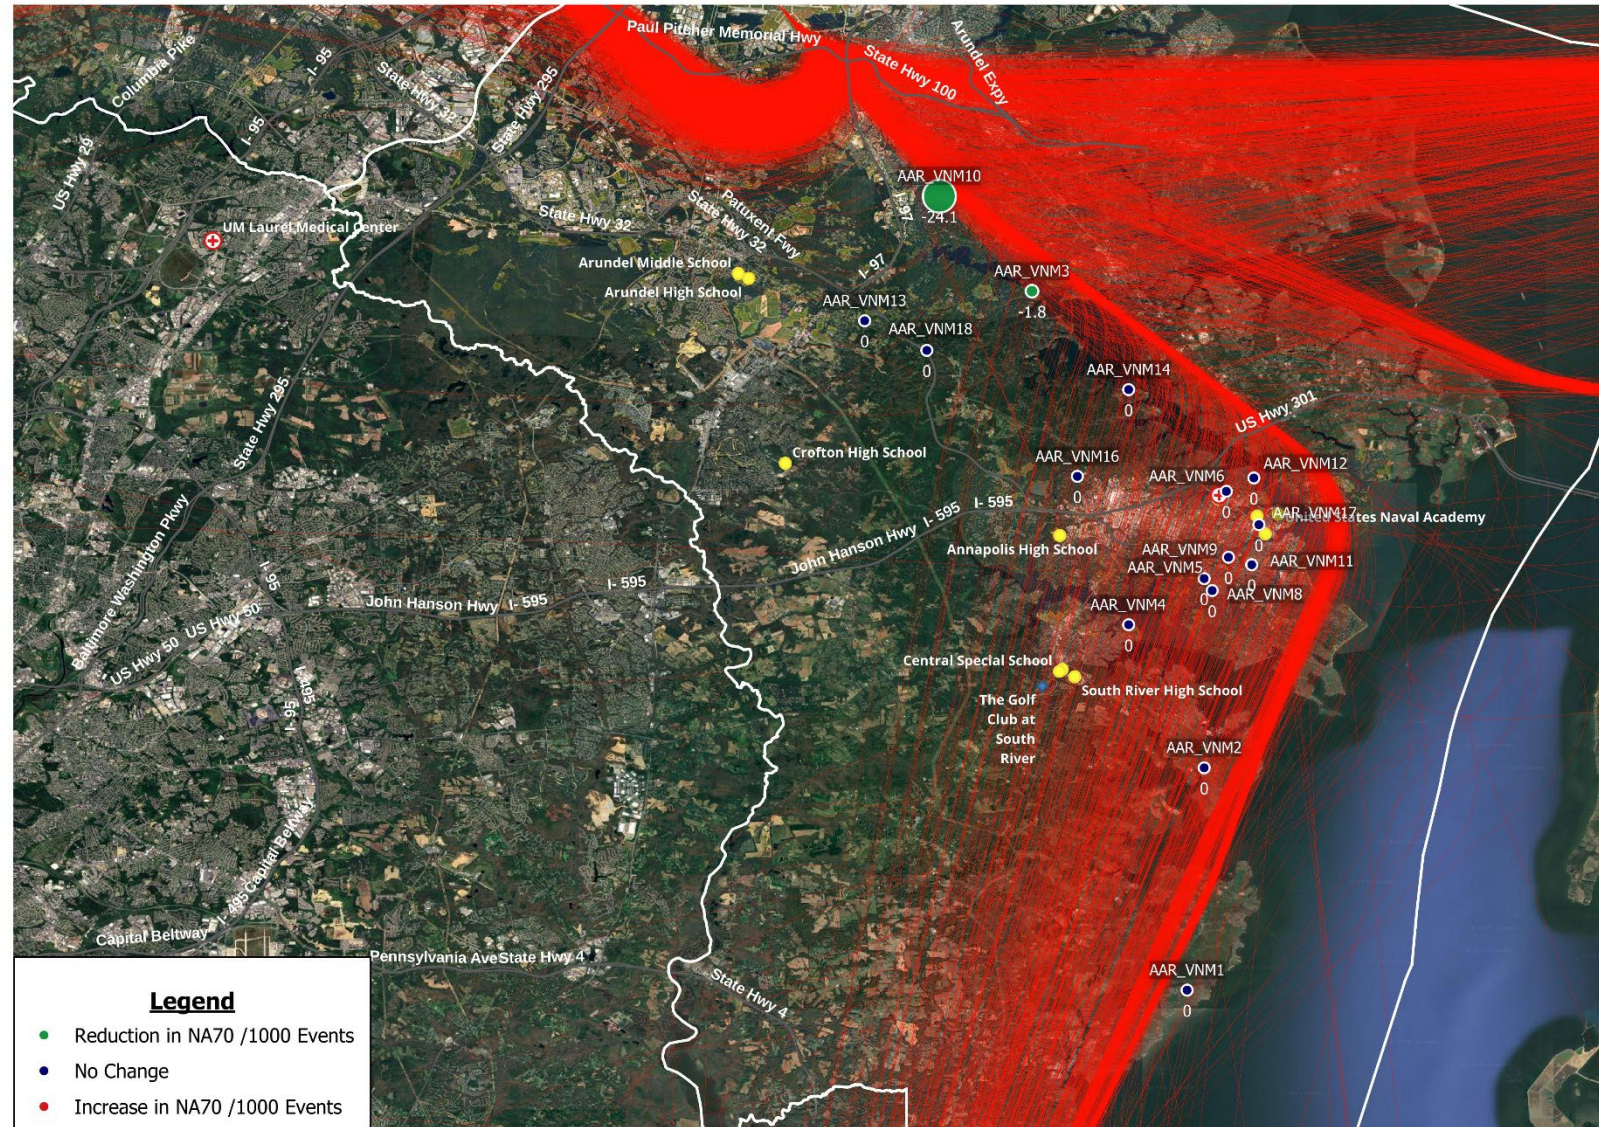

East Flow
Departures
Runway 15

Number Above 45 Db Events (NA45) Normalized *Howard County – Landmark Locations Only*

East Flow
Departures
Runway 15

Number Above 45 Db Events (NA45) Normalized Howard County – Landmark Locations Only

East Flow
Departures
Runway 15

Number Above 65 Db Events (NA65) Normalized

Howard County – Landmark Locations Only

East Flow
Departures
Runway 15

Number Above 65 Db Events (NA65) Normalized *Howard County – Landmark Locations Only*

East Flow
Departures
Runway 15

Number Above 70 Db Events (NA70) Normalized

Number Above 70 Db Events (NA70) Normalized Anne Arundel County – Landmark Locations Only

East Flow
Departures
Runway 15

2023

Number Above 70 Db Events (NA70) Normalized Anne Arundel County – Landmark Locations Only

East Flow
Departures
Runway 15

Number Above 70 Db Events (NA70) Normalized Anne Arundel County – Landmark Locations Only

East Flow
Departures
Runway 15

23-24

Number Above 70 Db Events (NA70) Normalized *Howard County – Landmark Locations Only*