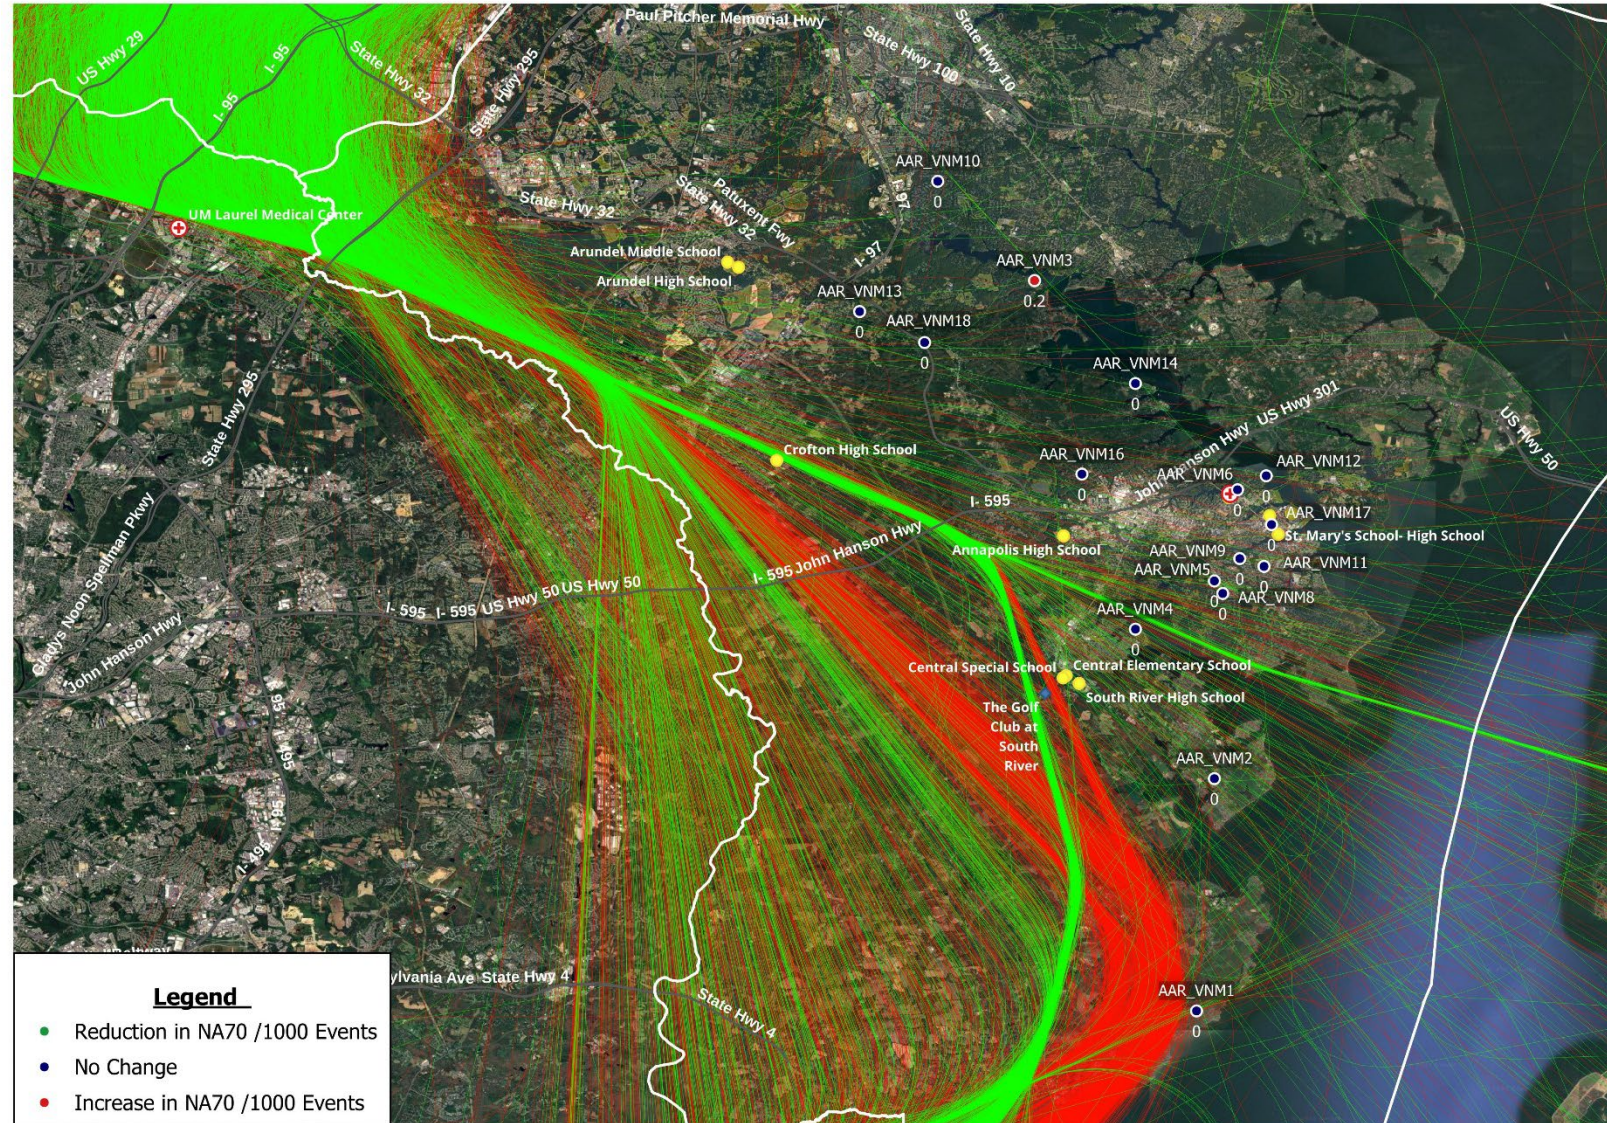

East Flow
Departures
Runway 15

Number Above 65 Db Events (NA65) Normalized

Howard County – Landmark Locations Only

East Flow
Departures
Runway 15

Number Above 65 Db Events (NA65) Normalized *Howard County – Landmark Locations Only*

East Flow
Departures
Runway 15

Number Above 70 Db Events (NA70) Normalized

Number Above 70 Db Events (NA70) Normalized Anne Arundel County – Landmark Locations Only

East Flow
Departures
Runway 15

2023

Number Above 70 Db Events (NA70) Normalized Anne Arundel County – Landmark Locations Only

East Flow
Departures
Runway 15

Number Above 70 Db Events (NA70) Normalized Anne Arundel County – Landmark Locations Only

East Flow
Departures
Runway 15

23-24

Number Above 70 Db Events (NA70) Normalized *Howard County – Landmark Locations Only*

East Flow
Departures
Runway 15

23-24

Number Above 75 Db Events (NA75) Normalized *Howard County – Landmark Locations Only*

East Flow
Departures
Runway 15

Number Above 75 Db Events (NA75) Normalized *Howard County – Landmark Locations Only*