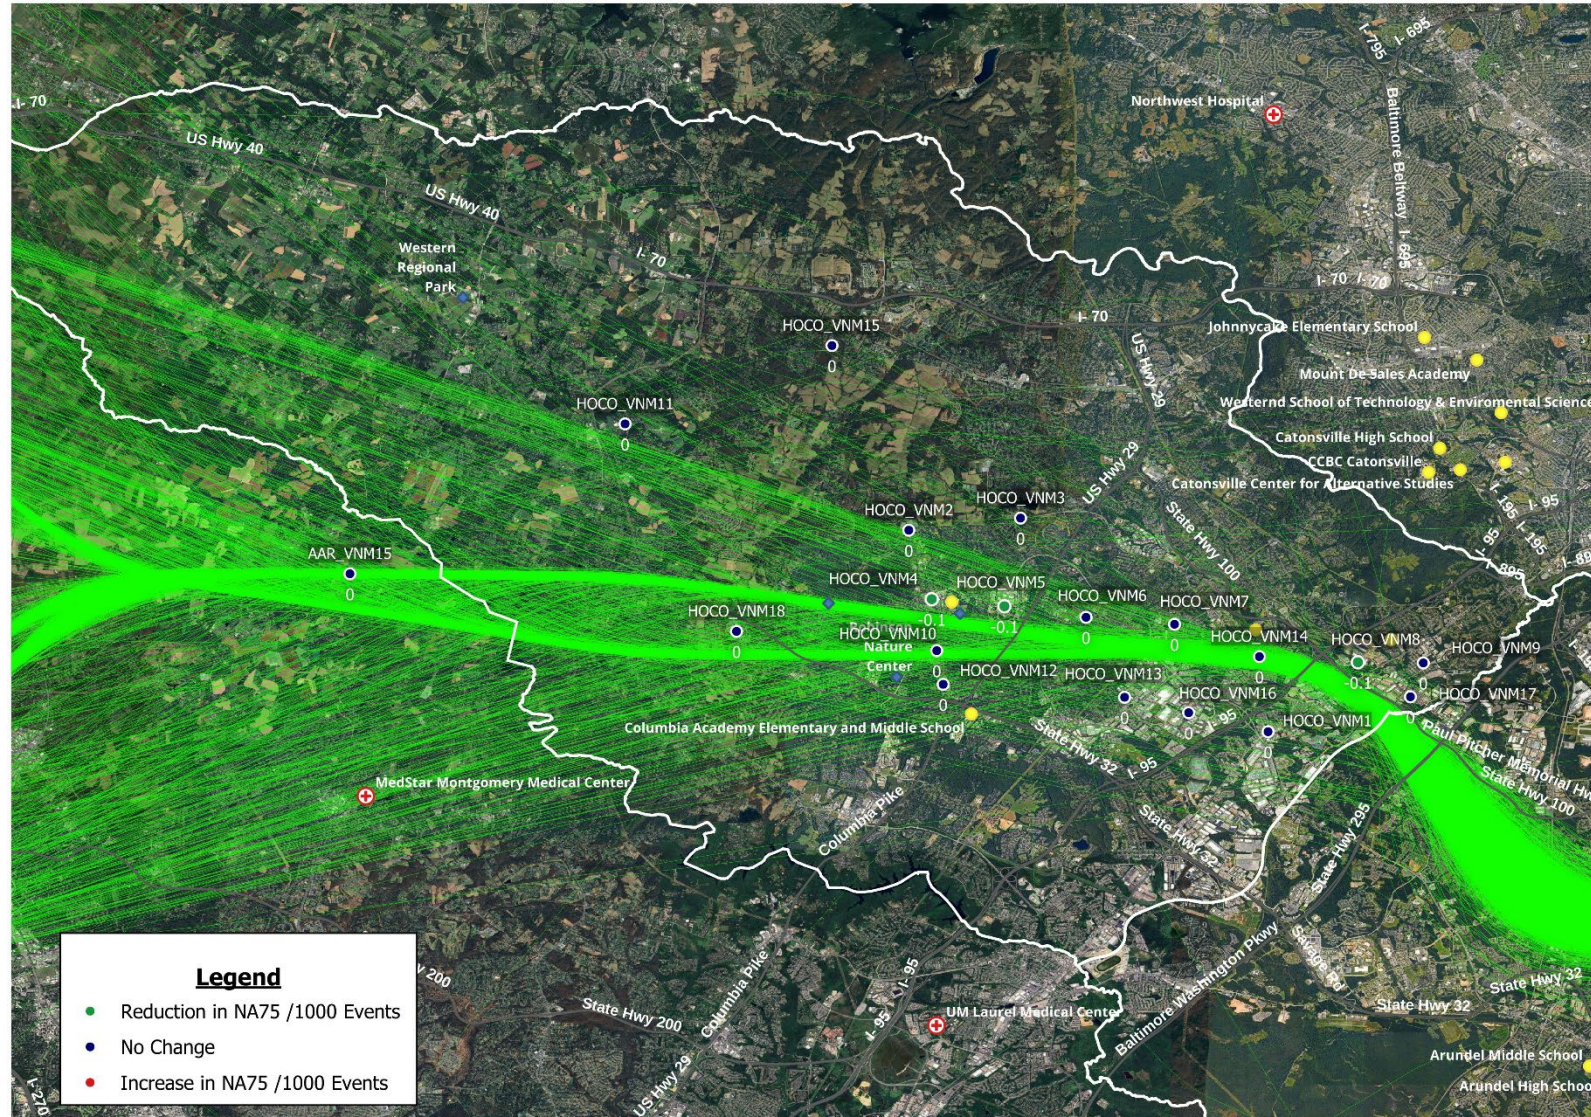

East Flow
Departures
Runway 15

Number Above 65 Db Events (NA65) Normalized

Howard County – Landmark Locations Only

East Flow
Departures
Runway 15

Number Above 65 Db Events (NA65) Normalized *Howard County – Landmark Locations Only*

East Flow
Departures
Runway 15

Number Above 75 Db Events (NA75) Normalized Anne Arundel County – Landmark Locations Only

East Flow
Departures
Runway 15

2024

Number Above 75 Db Events (NA75) Normalized Anne Arundel County – Landmark Locations Only

East Flow
Departures
Runway 15

23-24

Number Above 75 Db Events (NA75) Normalized *Howard County – Landmark Locations Only*

East Flow
Departures
Runway 15

Number Above 75 Db Events (NA75) Normalized *Howard County – Landmark Locations Only*

East Flow
Departures
Runway 15

Number Above 75 Db Events (NA75) Normalized *Howard County – Landmark Locations Only*

East Flow
Departures
Runway 15