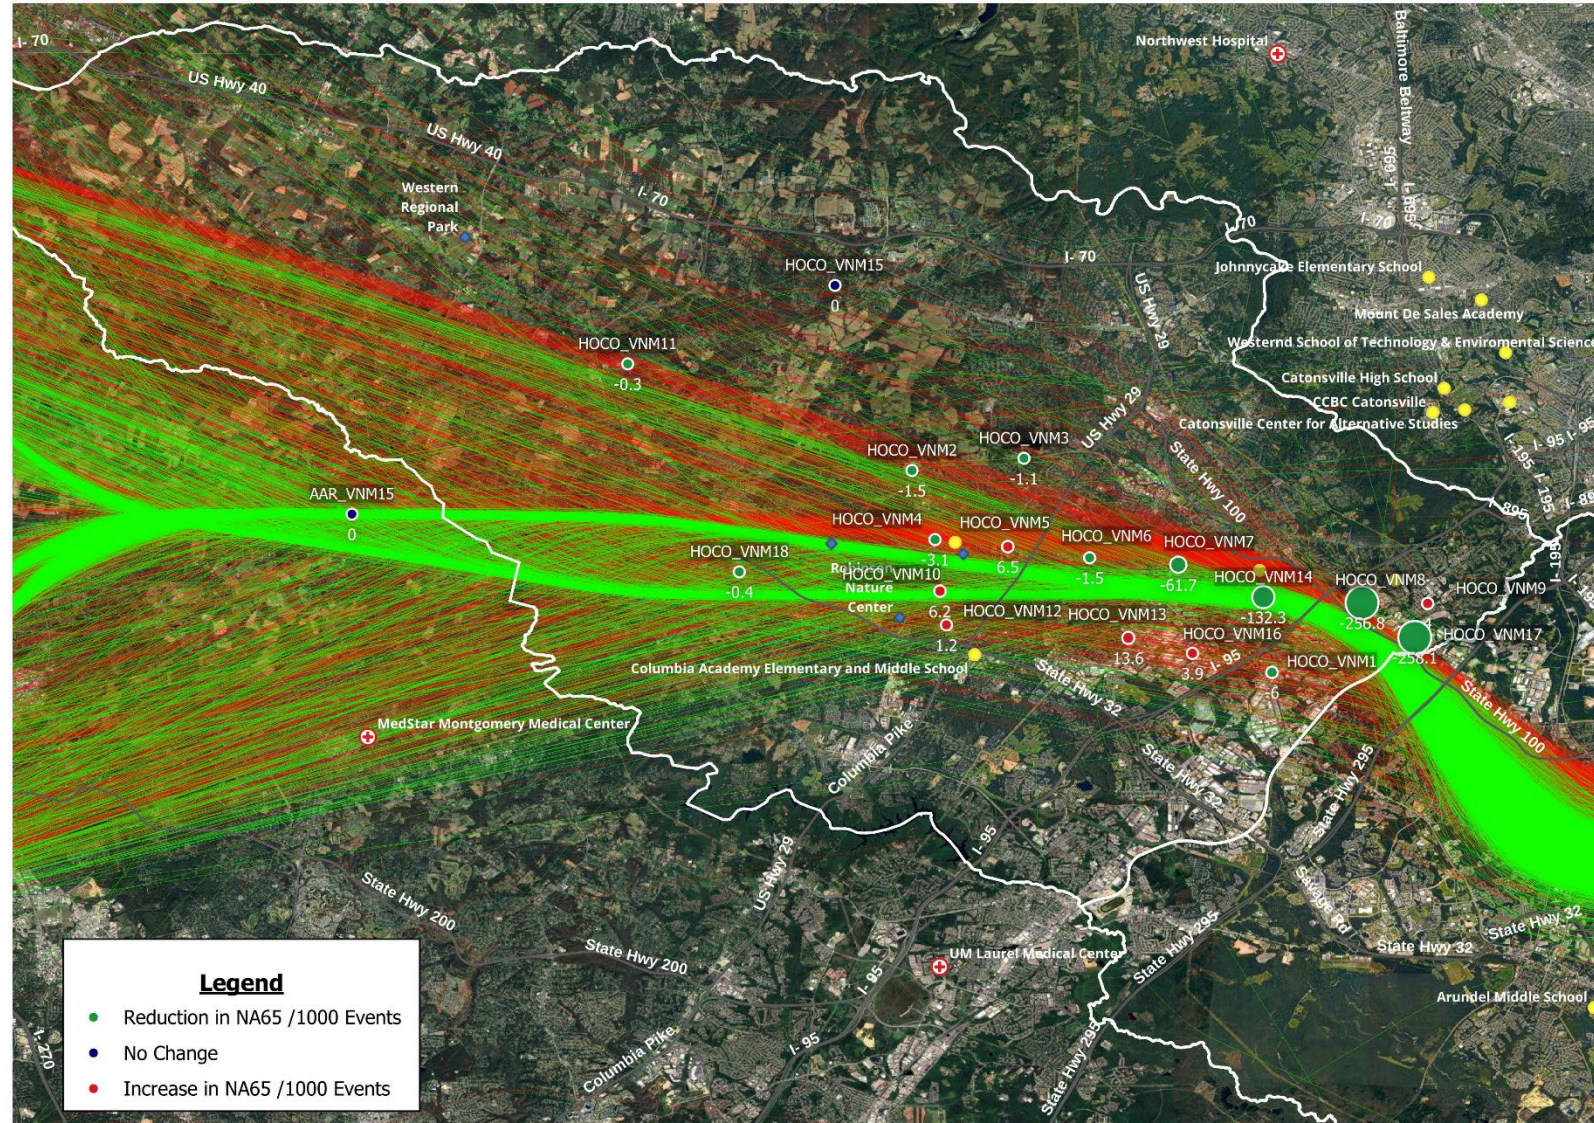

East Flow
Departures
Runway 15

Number Above 45 Db Events (NA45) Normalized *Howard County – Landmark Locations Only*

East Flow
Departures
Runway 15

Number Above 45 Db Events (NA45) Normalized Howard County – Landmark Locations Only

East Flow
Departures
Runway 15

Number Above 65 Db Events (NA65) Normalized Anne Arundel County – Landmark Locations Only

East Flow
Departures
Runway 15

Number Above 65 Db Events (NA65) Normalized *Howard County – Landmark Locations Only*

East Flow
Departures
Runway 15

Number Above 65 Db Events (NA65) Normalized

Howard County – Landmark Locations Only

East Flow
Departures
Runway 15

Number Above 65 Db Events (NA65) Normalized *Howard County – Landmark Locations Only*

East Flow
Departures
Runway 15

Number Above 70 Db Events (NA70) Normalized

Number Above 70 Db Events (NA70) Normalized Anne Arundel County – Landmark Locations Only

East Flow
Departures
Runway 15

2023

Number Above 70 Db Events (NA70) Normalized Anne Arundel County – Landmark Locations Only