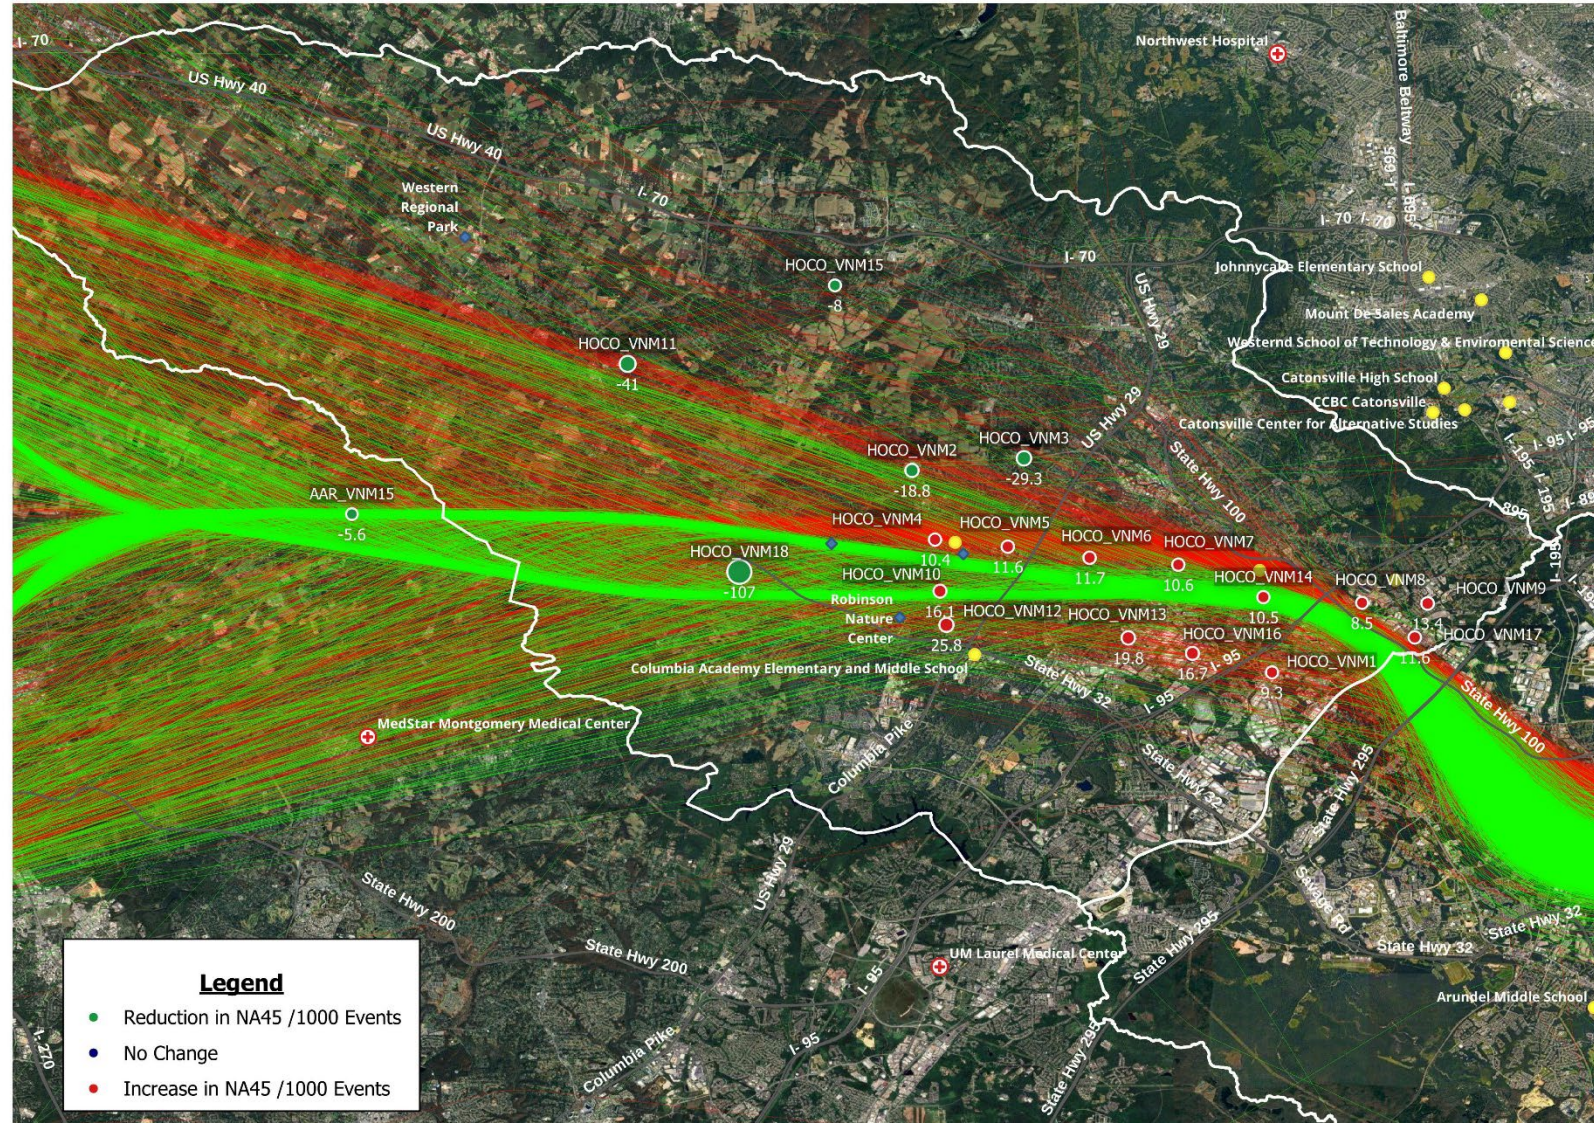

East Flow
Departures
Runway 15

23-24

Number Above 45 Db Events (NA45) Normalized Anne Arundel County – Landmark Locations Only

East Flow
Departures
Runway 15

Number Above 45 Db Events (NA45) Normalized *Howard County – Landmark Locations Only*

East Flow
Departures
Runway 15

Number Above 45 Db Events (NA45) Normalized *Howard County – Landmark Locations Only*

East Flow
Departures
Runway 15

Number Above 45 Db Events (NA45) Normalized Howard County – Landmark Locations Only

East Flow
Departures
Runway 15

Number Above 50 Db Events (NA50) Normalized

Number Above 50 Db Events (NA50) Normalized Anne Arundel County – Landmark Locations Only

East Flow
Departures
Runway 15

Number Above 50 Db Events (NA50) Normalized Anne Arundel County – Landmark Locations Only

East Flow
Departures
Runway 15

Number Above 50 Db Events (NA50) Normalized Anne Arundel County – Landmark Locations Only

East Flow
Departures
Runway 15

Number Above 50 Db Events (NA50) Normalized *Howard County – Landmark Locations Only*