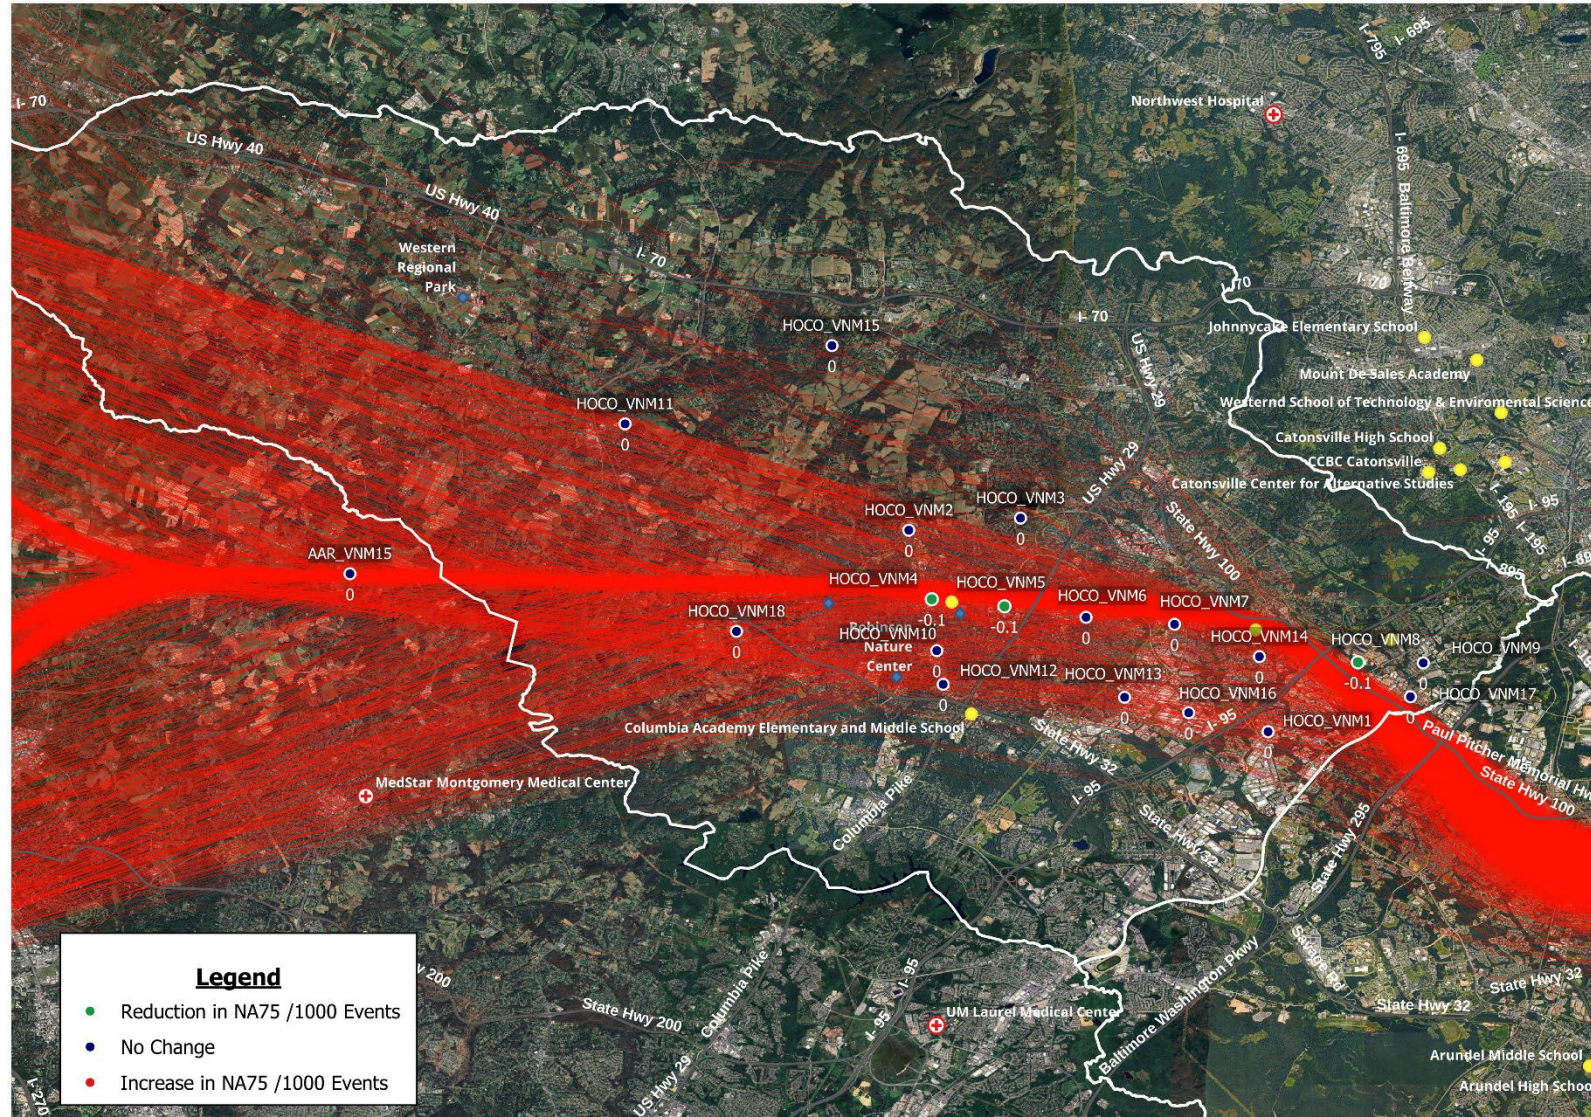

East Flow
Departures
Runway 15

Number Above 70 Db Events (NA70) Normalized *Howard County – Landmark Locations Only*

East Flow
Departures
Runway 15

Number Above 75 Db Events (NA75) Normalized

Number Above 75 Db Events (NA75) Normalized Anne Arundel County – Landmark Locations Only

East Flow
Departures
Runway 15

Number Above 75 Db Events (NA75) Normalized Anne Arundel County – Landmark Locations Only

East Flow
Departures
Runway 15

2024

Number Above 75 Db Events (NA75) Normalized Anne Arundel County – Landmark Locations Only

East Flow
Departures
Runway 15

23-24

Number Above 75 Db Events (NA75) Normalized *Howard County – Landmark Locations Only*

East Flow
Departures
Runway 15

Number Above 75 Db Events (NA75) Normalized *Howard County – Landmark Locations Only*

East Flow
Departures
Runway 15

Number Above 75 Db Events (NA75) Normalized *Howard County – Landmark Locations Only*

East Flow
Departures
Runway 15