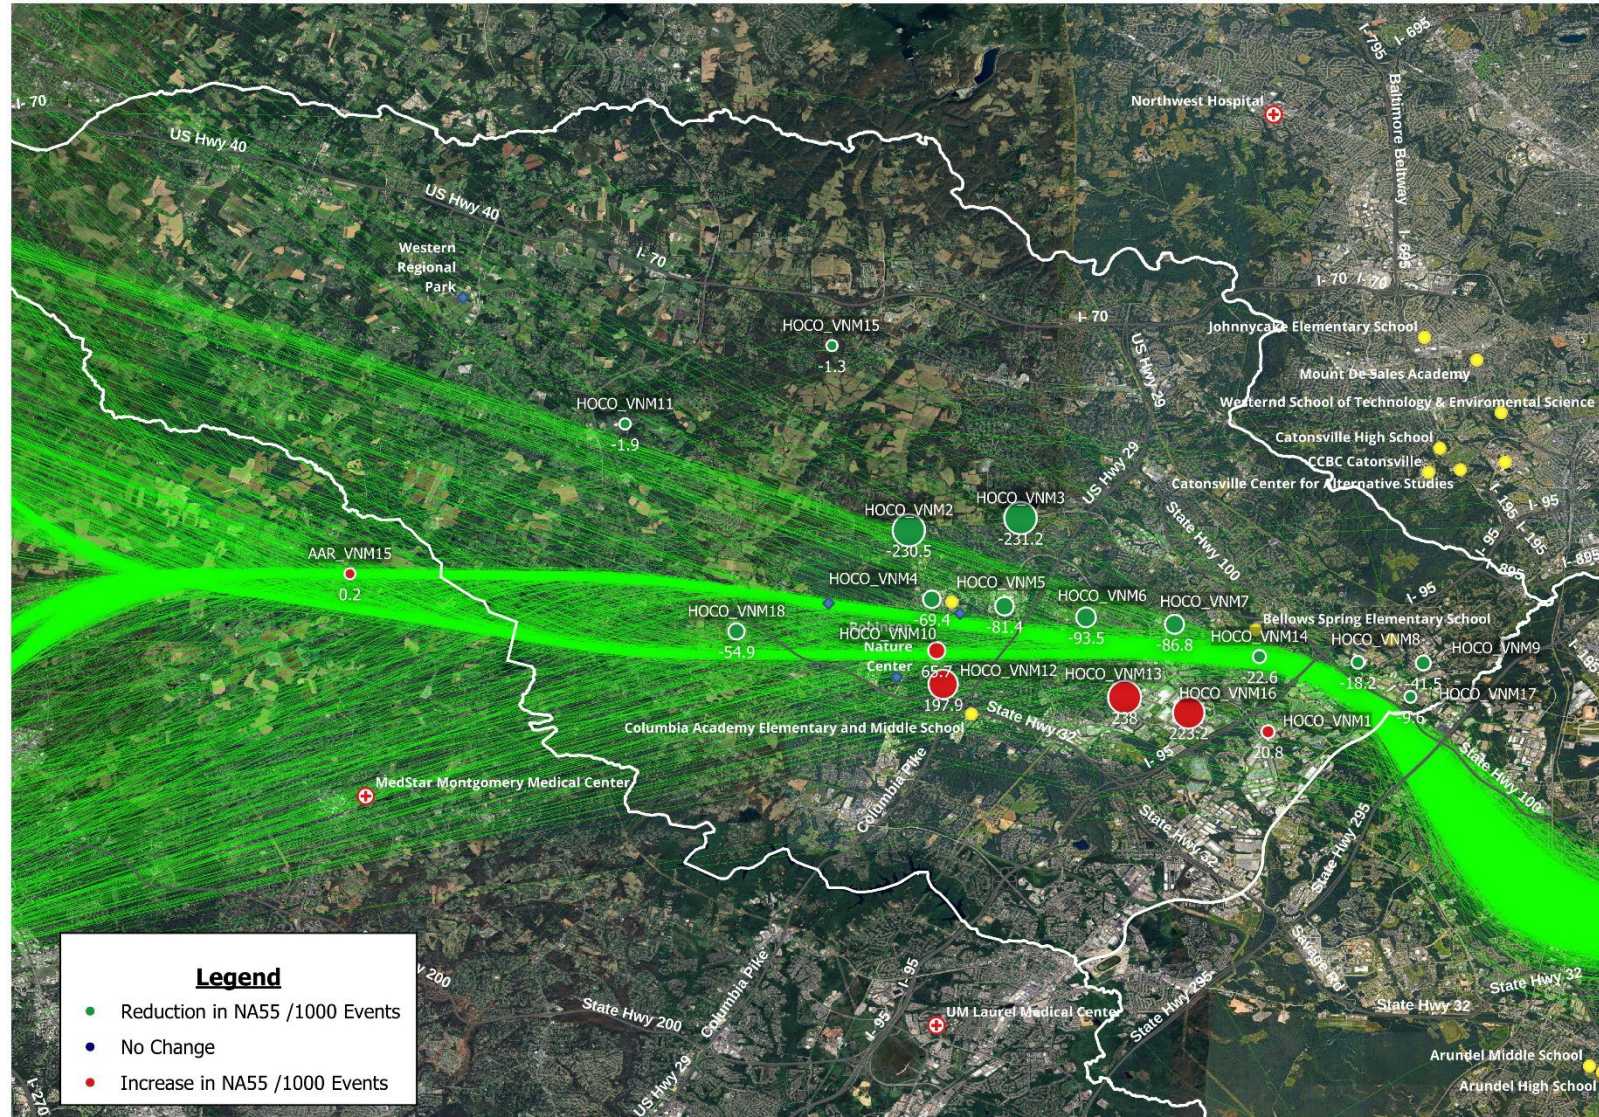

East Flow
Departures
Runway 15

Number Above 50 Db Events (NA50) Normalized *Howard County – Landmark Locations Only*

East Flow
Departures
Runway 15

Number Above 50 Db Events (NA50) Normalized *Howard County – Landmark Locations Only*

East Flow
Departures
Runway 15

Number Above 55 Db Events (NA55) Normalized Anne Arundel County – Landmark Locations Only

East Flow
Departures
Runway 15

Number Above 55 Db Events (NA55) Normalized *Howard County – Landmark Locations Only*

East Flow
Departures
Runway 15

Number Above 55 Db Events (NA55) Normalized Howard County – Landmark Locations Only

East Flow
Departures
Runway 15

Number Above 55 Db Events (NA55) Normalized *Howard County – Landmark Locations Only*

East Flow
Departures
Runway 15

23-24

Number Above 75 Db Events (NA75) Normalized *Howard County – Landmark Locations Only*

East Flow
Departures
Runway 15

Number Above 75 Db Events (NA75) Normalized *Howard County – Landmark Locations Only*