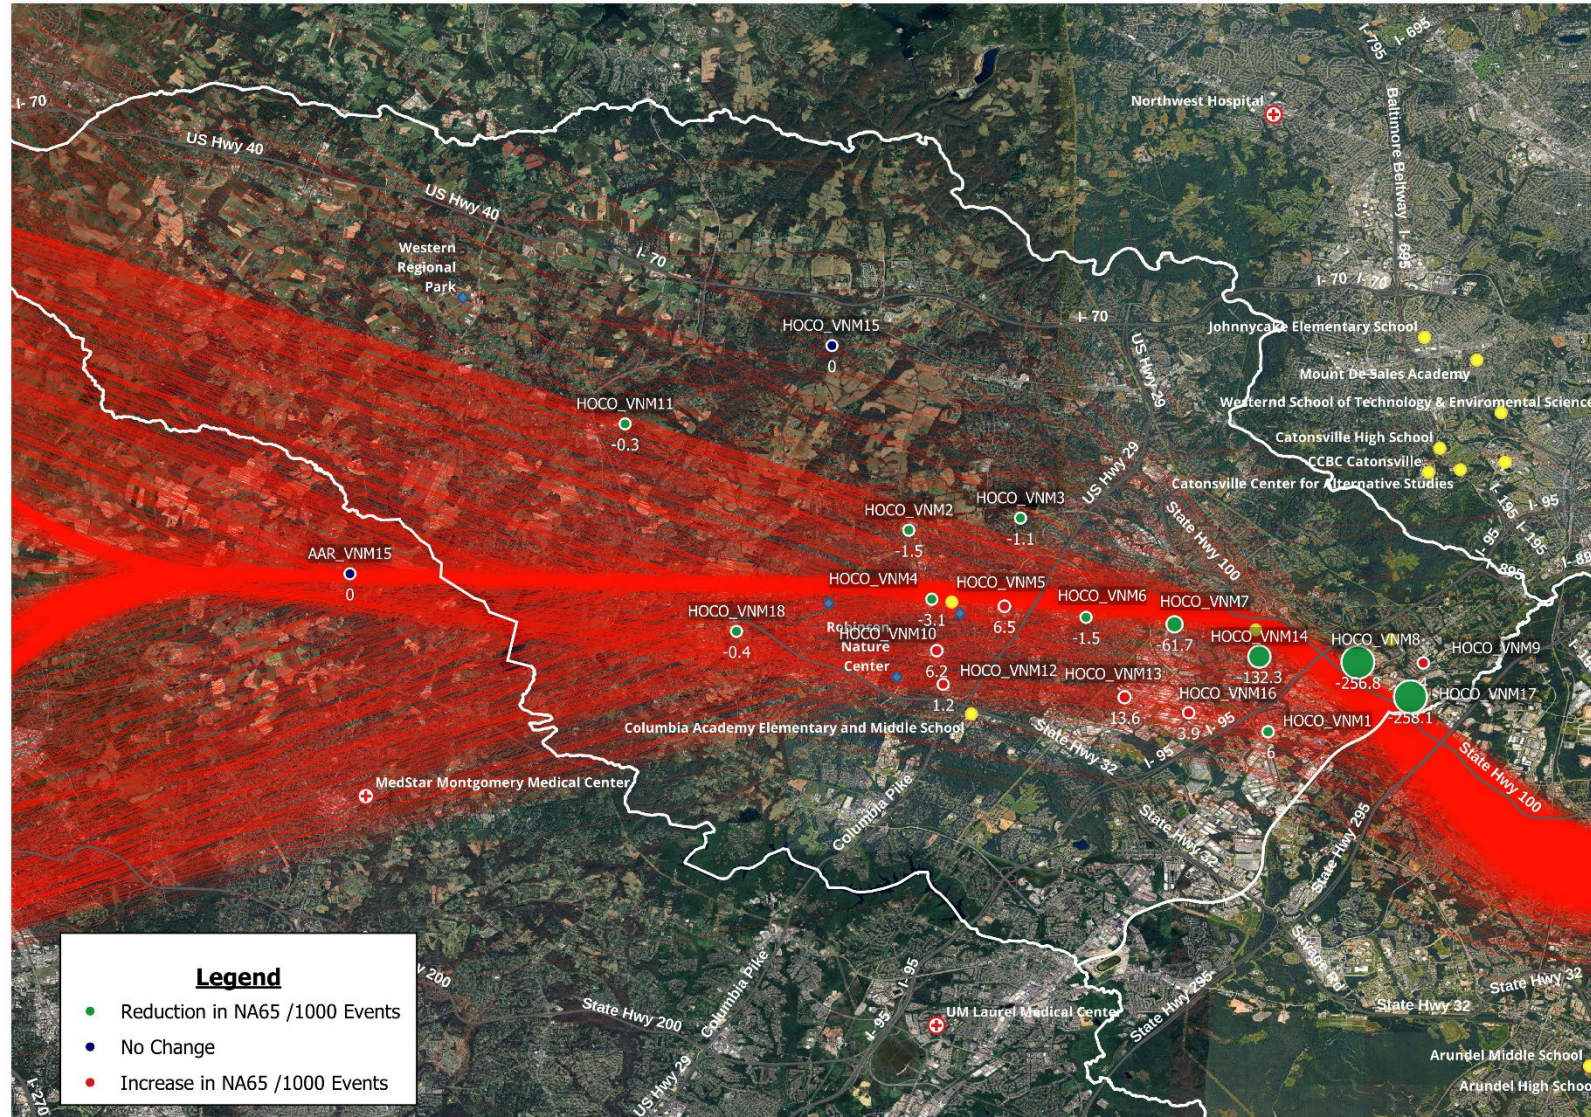

East Flow
Departures
Runway 15

Number Above 45 Db Events (NA45) Normalized *Howard County – Landmark Locations Only*

East Flow
Departures
Runway 15

Number Above 45 Db Events (NA45) Normalized Howard County – Landmark Locations Only

East Flow
Departures
Runway 15

Number Above 60 Db Events (NA60) Normalized *Howard County – Landmark Locations Only*

East Flow
Departures
Runway 15

Number Above 60 Db Events (NA60) Normalized

Howard County – Landmark Locations Only

East Flow
Departures
Runway 15

Number Above 65 Db Events (NA65) Normalized Anne Arundel County – Landmark Locations Only

East Flow
Departures
Runway 15

Number Above 65 Db Events (NA65) Normalized *Howard County – Landmark Locations Only*

East Flow
Departures
Runway 15

Number Above 65 Db Events (NA65) Normalized

Howard County – Landmark Locations Only

East Flow
Departures
Runway 15

Number Above 65 Db Events (NA65) Normalized *Howard County – Landmark Locations Only*