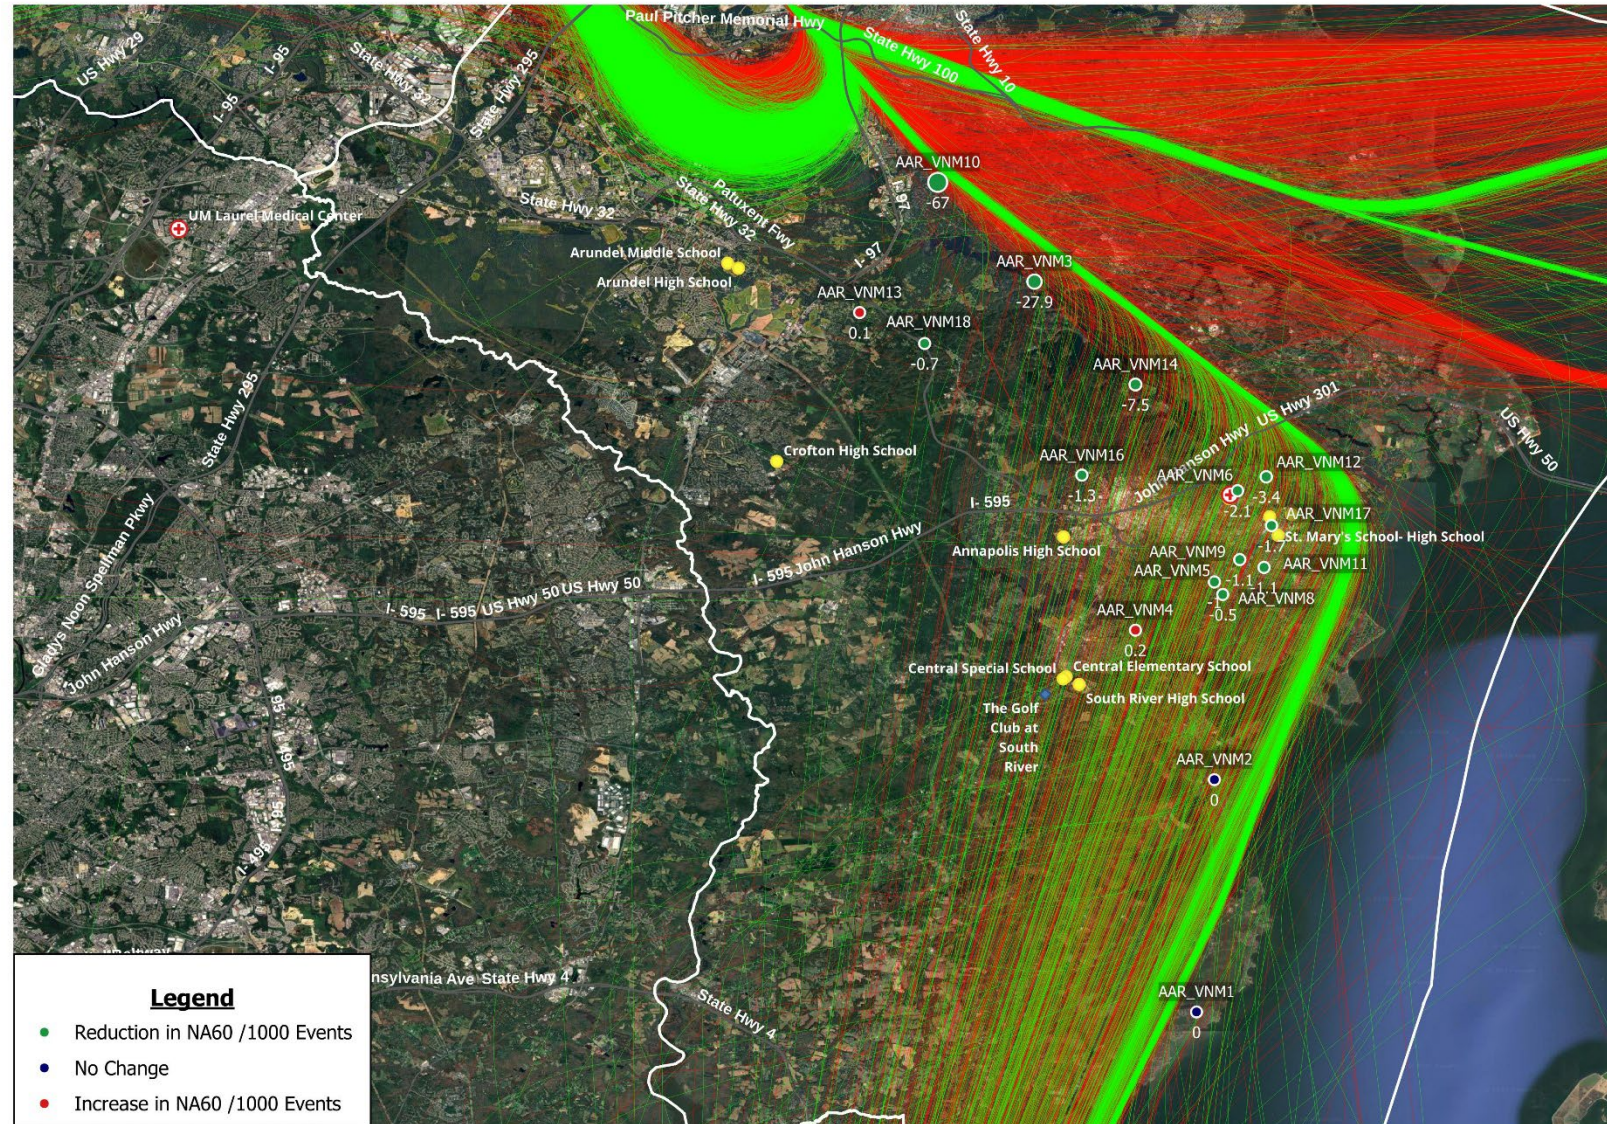

East Flow
Departures
Runway 15

Number Above 55 Db Events (NA55) Normalized Howard County – Landmark Locations Only

East Flow
Departures
Runway 15

Number Above 55 Db Events (NA55) Normalized *Howard County – Landmark Locations Only*

East Flow
Departures
Runway 15

Number Above 60 Db Events (NA60) Normalized

Number Above 60 Db Events (NA60) Normalized Anne Arundel County – Landmark Locations Only

East Flow
Departures
Runway 15

Number Above 60 Db Events (NA60) Normalized Anne Arundel County – Landmark Locations Only

East Flow
Departures
Runway 15

Number Above 60 Db Events (NA60) Normalized Anne Arundel County – Landmark Locations Only

East Flow
Departures
Runway 15

Number Above 60 Db Events (NA60) Normalized *Howard County – Landmark Locations Only*

East Flow
Departures
Runway 15

Number Above 60 Db Events (NA60) Normalized *Howard County – Landmark Locations Only*

East Flow
Departures
Runway 15

Number Above 60 Db Events (NA60) Normalized

Howard County – Landmark Locations Only