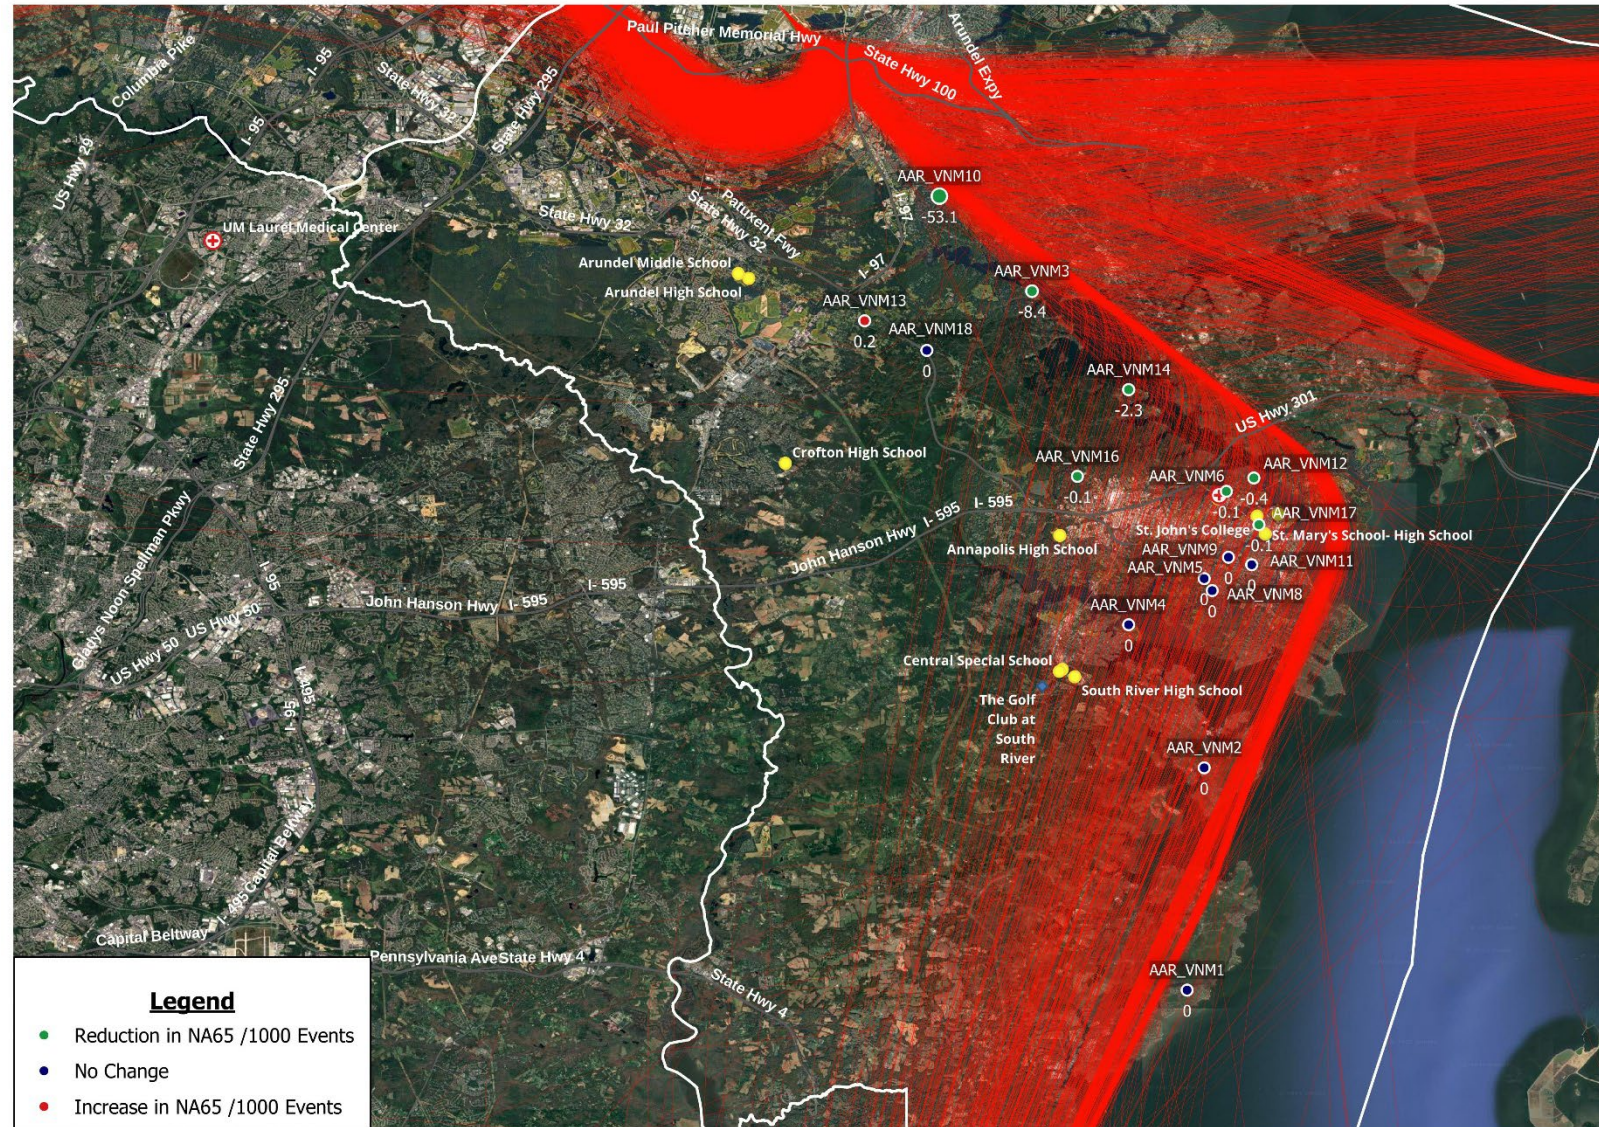

Number Above 65 Db Events (NA65) Normalized Anne Arundel County – Landmark Locations Only

East Flow
Departures
Runway 15