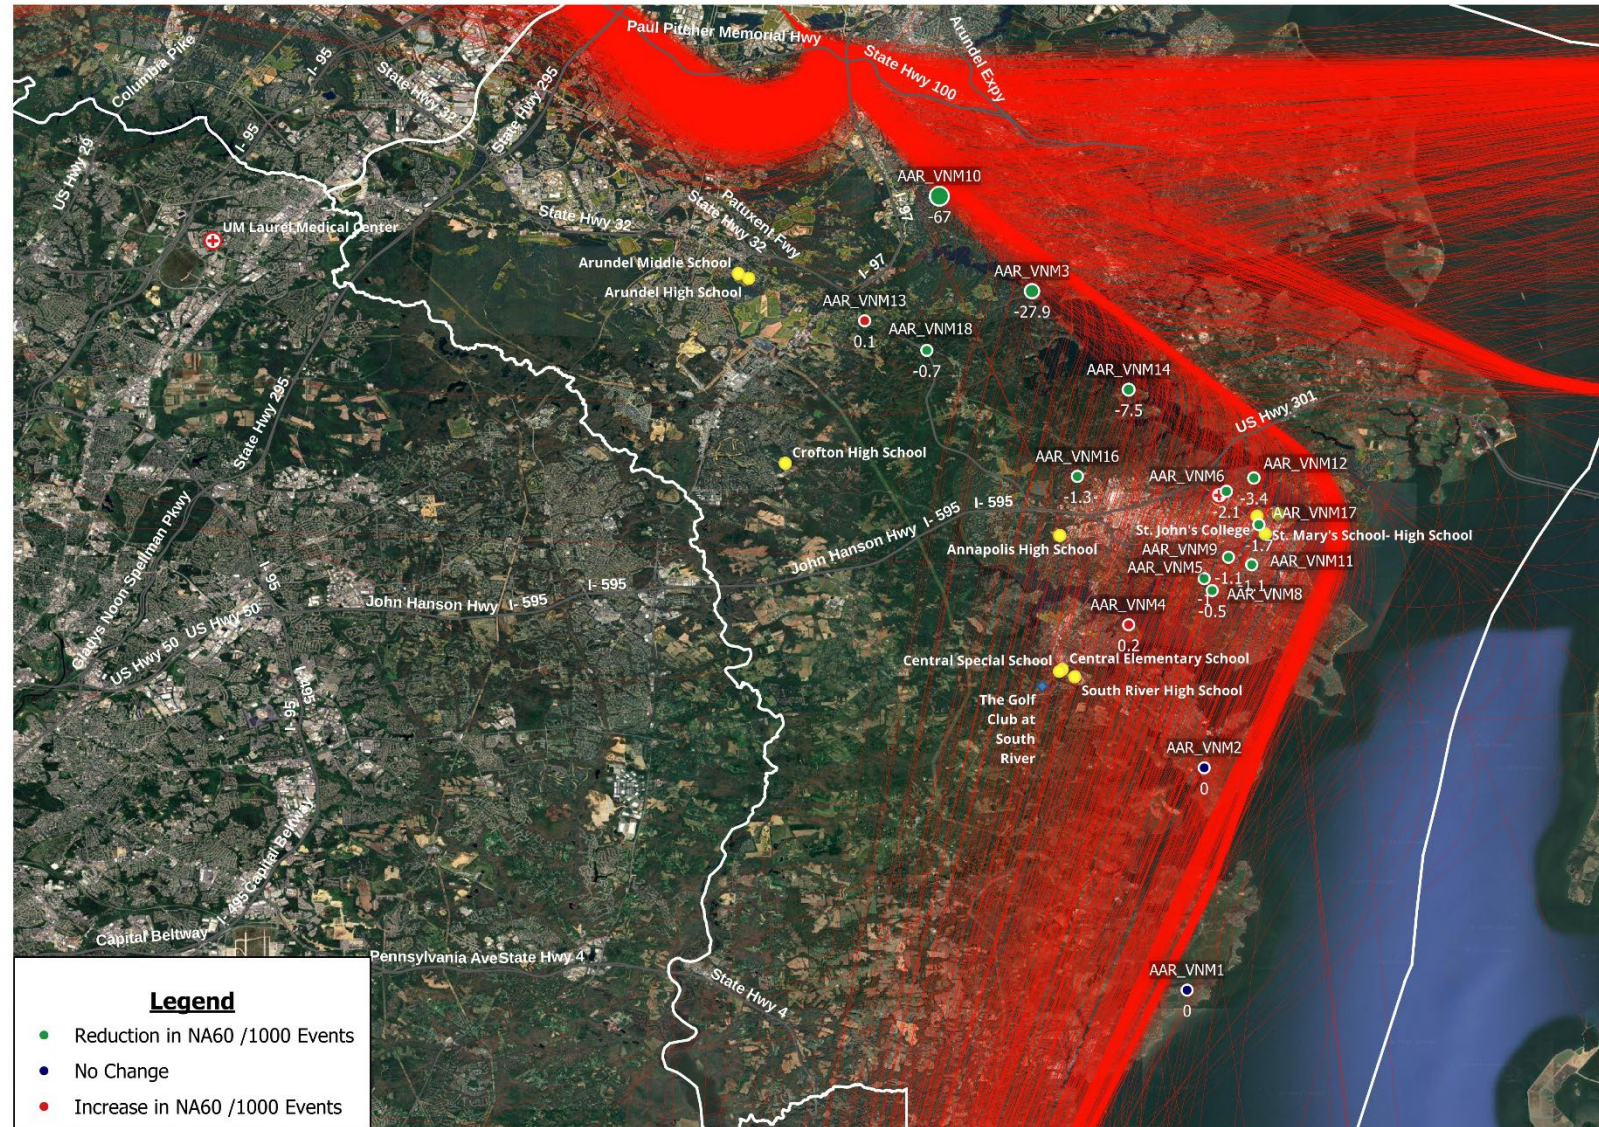

East Flow
Departures
Runway 15

Number Above 55 Db Events (NA55) Normalized Anne Arundel County – Landmark Locations Only

East Flow
Departures
Runway 15

Number Above 55 Db Events (NA55) Normalized *Howard County – Landmark Locations Only*

East Flow
Departures
Runway 15

Number Above 55 Db Events (NA55) Normalized Howard County – Landmark Locations Only

East Flow
Departures
Runway 15

Number Above 55 Db Events (NA55) Normalized *Howard County – Landmark Locations Only*

East Flow
Departures
Runway 15

Number Above 60 Db Events (NA60) Normalized

Number Above 60 Db Events (NA60) Normalized Anne Arundel County – Landmark Locations Only

East Flow
Departures
Runway 15

Number Above 60 Db Events (NA60) Normalized Anne Arundel County – Landmark Locations Only

East Flow
Departures
Runway 15

Number Above 60 Db Events (NA60) Normalized Anne Arundel County – Landmark Locations Only

East Flow
Departures
Runway 15

Number Above 60 Db Events (NA60) Normalized *Howard County – Landmark Locations Only*