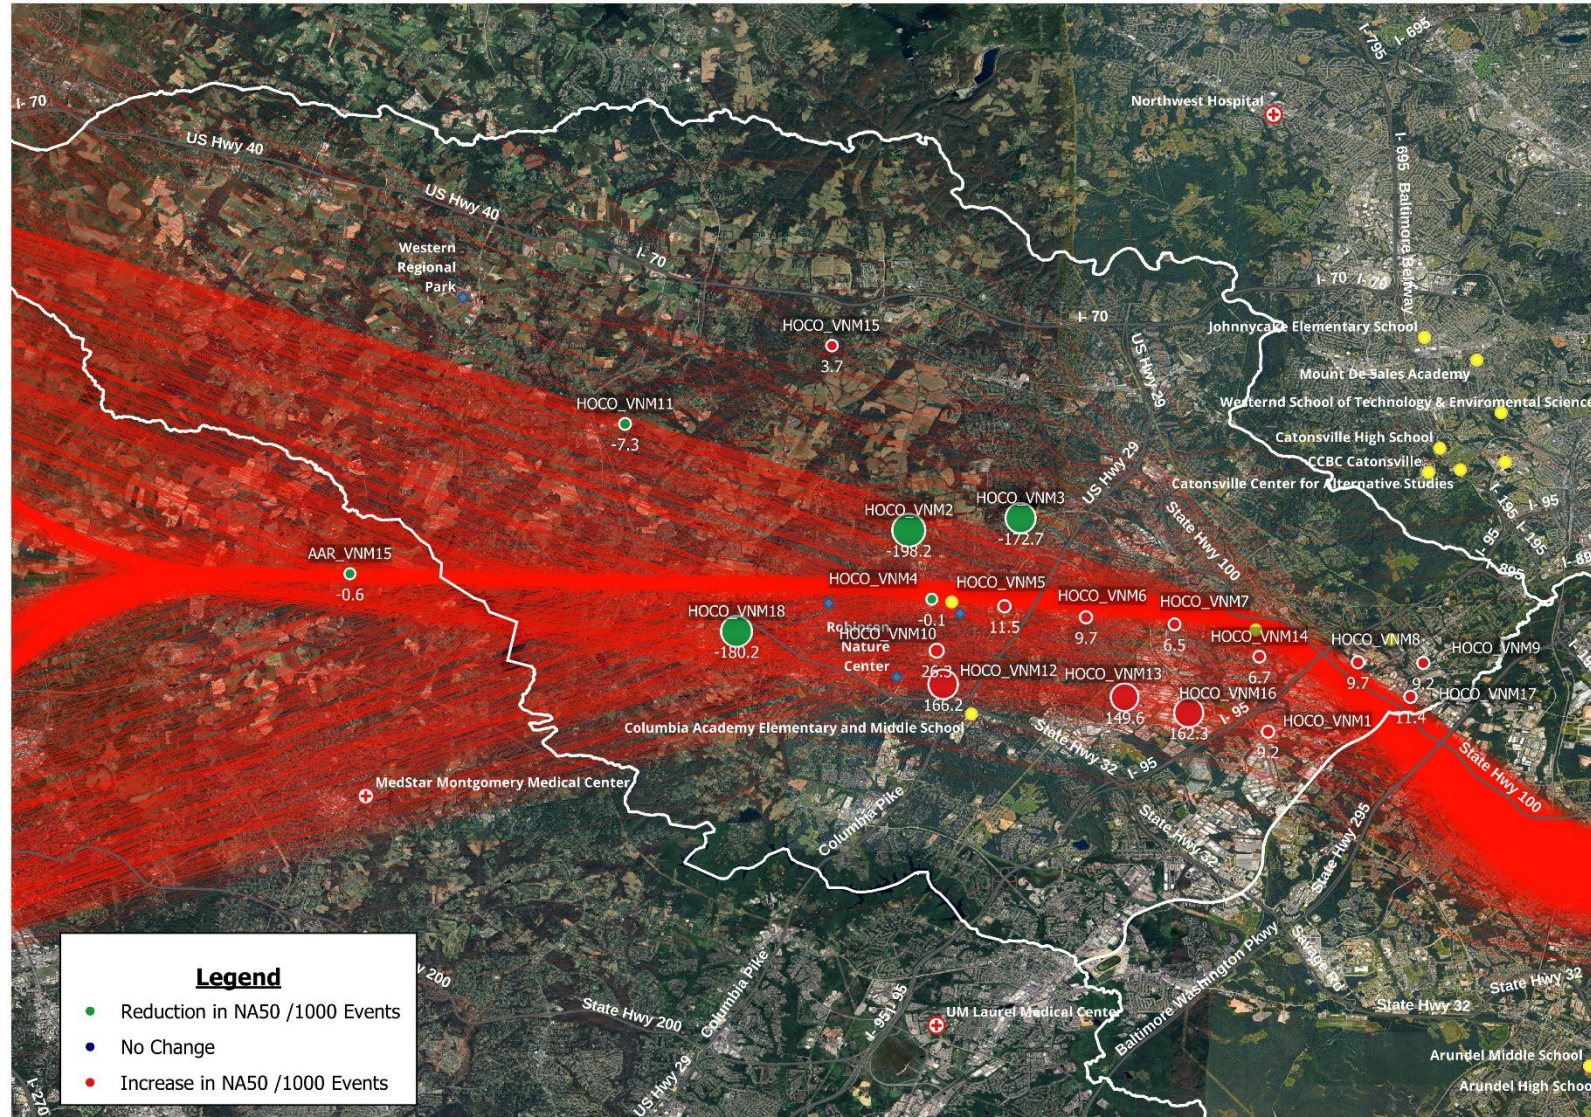

East Flow
Departures
Runway 15

Number Above 45 Db Events (NA45) Normalized *Howard County – Landmark Locations Only*

East Flow
Departures
Runway 15

Number Above 45 Db Events (NA45) Normalized Howard County – Landmark Locations Only

East Flow
Departures
Runway 15

Number Above 50 Db Events (NA50) Normalized

Number Above 50 Db Events (NA50) Normalized Anne Arundel County – Landmark Locations Only

East Flow
Departures
Runway 15

Number Above 50 Db Events (NA50) Normalized Anne Arundel County – Landmark Locations Only

East Flow
Departures
Runway 15

Number Above 50 Db Events (NA50) Normalized Anne Arundel County – Landmark Locations Only

East Flow
Departures
Runway 15

Number Above 50 Db Events (NA50) Normalized *Howard County – Landmark Locations Only*

East Flow
Departures
Runway 15

Number Above 50 Db Events (NA50) Normalized *Howard County – Landmark Locations Only*

East Flow
Departures
Runway 15

Number Above 50 Db Events (NA50) Normalized *Howard County – Landmark Locations Only*