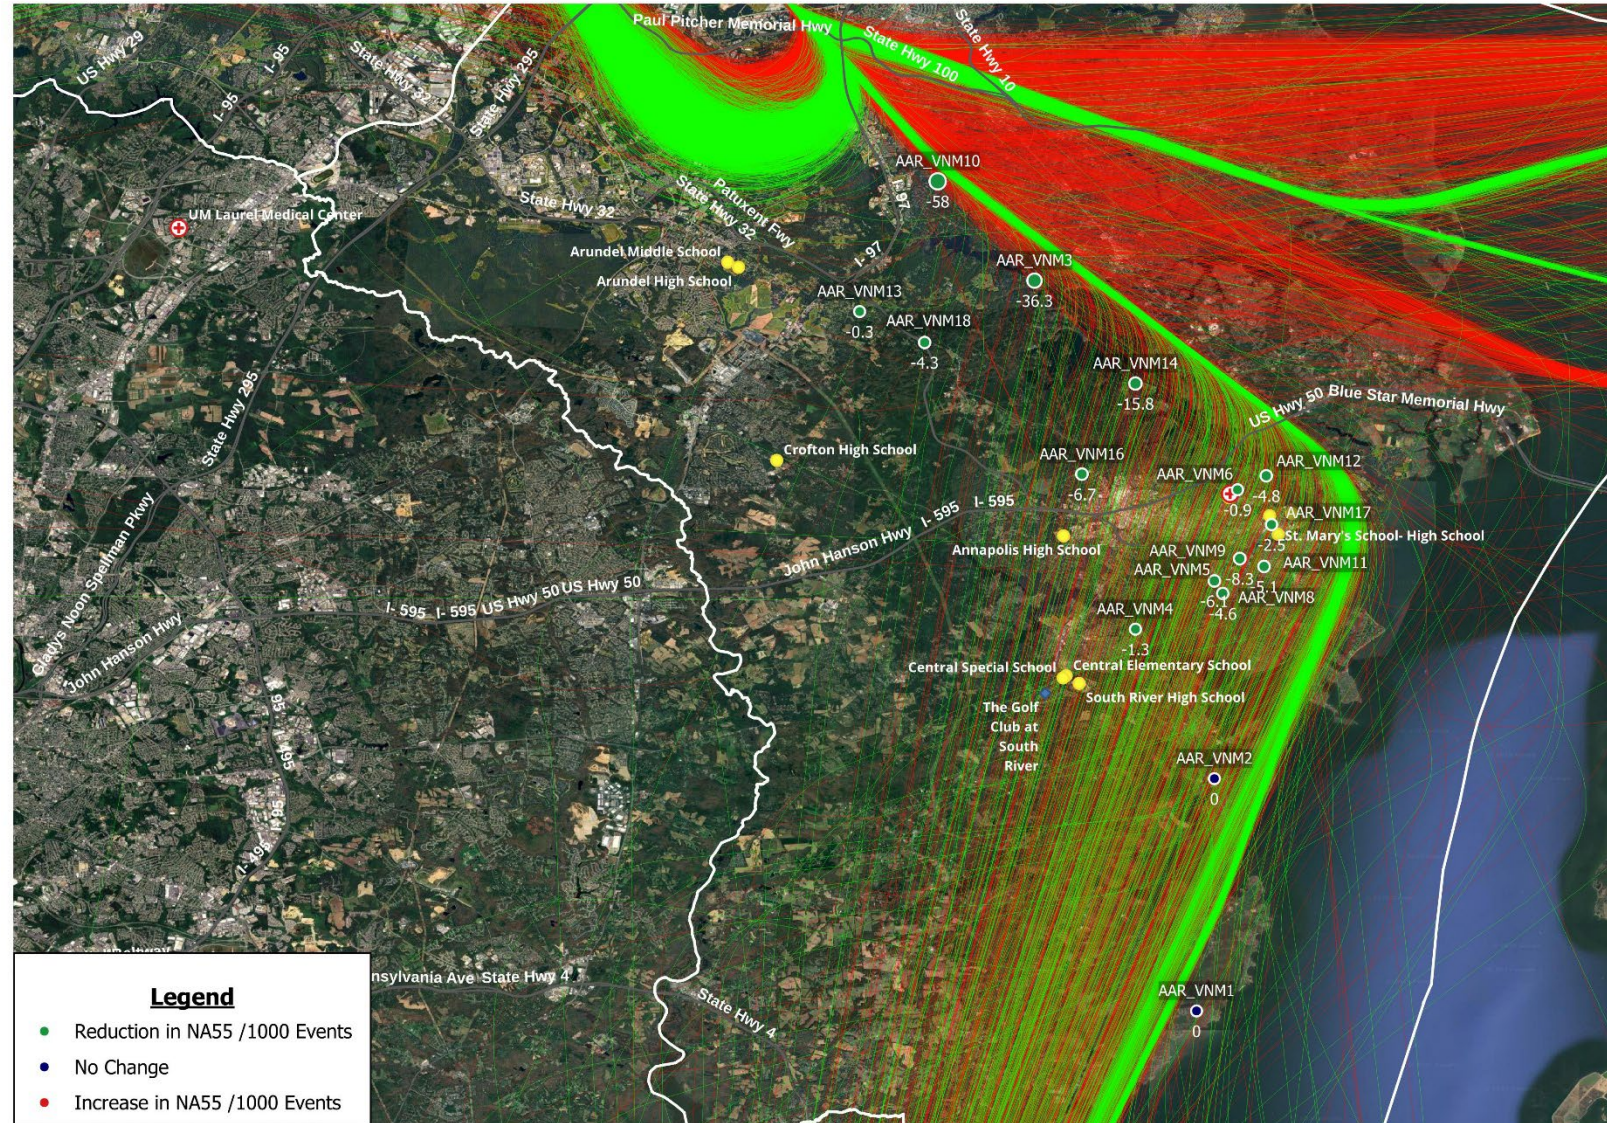

East Flow
Departures
Runway 15

Number Above 50 Db Events (NA50) Normalized *Howard County – Landmark Locations Only*

East Flow
Departures
Runway 15

Number Above 50 Db Events (NA50) Normalized *Howard County – Landmark Locations Only*

East Flow
Departures
Runway 15

Number Above 55 Db Events (NA55) Normalized

Number Above 55 Db Events (NA55) Normalized Anne Arundel County – Landmark Locations Only

East Flow
Departures
Runway 15

Number Above 55 Db Events (NA55) Normalized Anne Arundel County – Landmark Locations Only

East Flow
Departures
Runway 15

Number Above 55 Db Events (NA55) Normalized Anne Arundel County – Landmark Locations Only

East Flow
Departures
Runway 15

Number Above 55 Db Events (NA55) Normalized *Howard County – Landmark Locations Only*

East Flow
Departures
Runway 15

Number Above 55 Db Events (NA55) Normalized Howard County – Landmark Locations Only

East Flow
Departures
Runway 15

Number Above 55 Db Events (NA55) Normalized *Howard County – Landmark Locations Only*