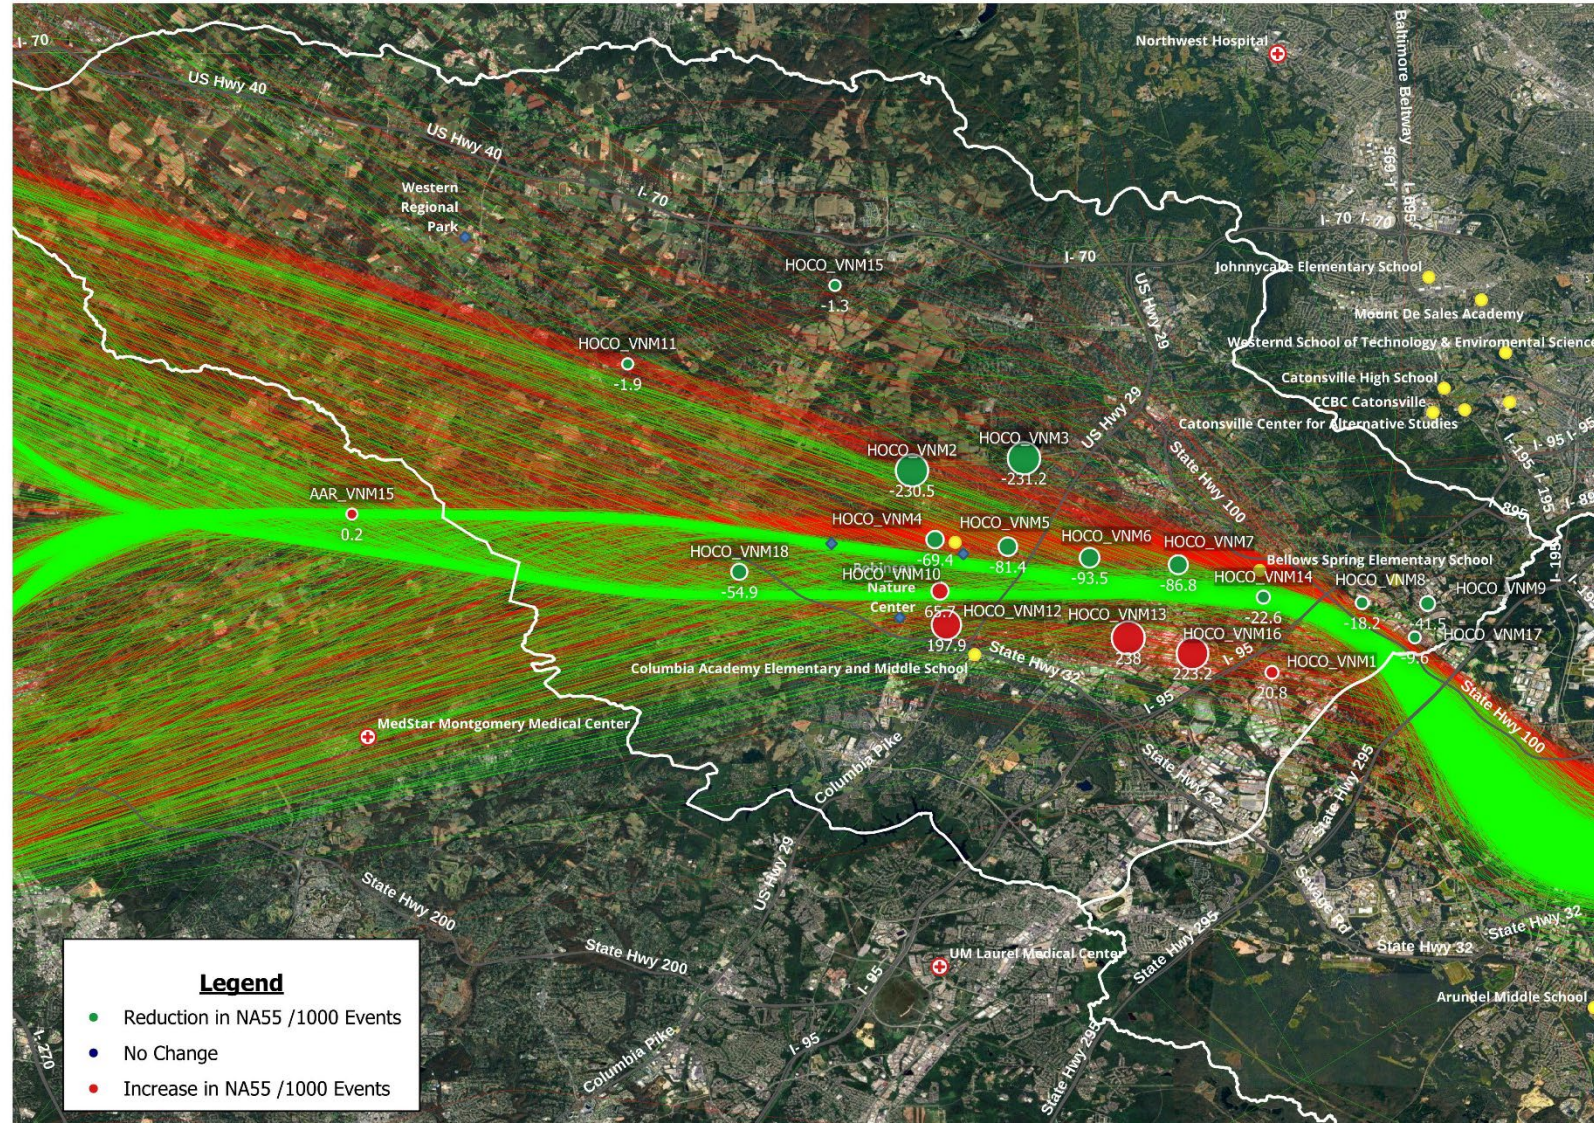

East Flow
Departures
Runway 15

Number Above 45 Db Events (NA45) Normalized *Howard County – Landmark Locations Only*

East Flow
Departures
Runway 15

Number Above 45 Db Events (NA45) Normalized Howard County – Landmark Locations Only

East Flow
Departures
Runway 15

Number Above 55 Db Events (NA55) Normalized Anne Arundel County – Landmark Locations Only

East Flow
Departures
Runway 15

Number Above 55 Db Events (NA55) Normalized *Howard County – Landmark Locations Only*

East Flow
Departures
Runway 15

Number Above 55 Db Events (NA55) Normalized Howard County – Landmark Locations Only

East Flow
Departures
Runway 15

Number Above 55 Db Events (NA55) Normalized *Howard County – Landmark Locations Only*

East Flow
Departures
Runway 15

Number Above 60 Db Events (NA60) Normalized

Number Above 60 Db Events (NA60) Normalized Anne Arundel County – Landmark Locations Only

East Flow
Departures
Runway 15

Number Above 60 Db Events (NA60) Normalized Anne Arundel County – Landmark Locations Only