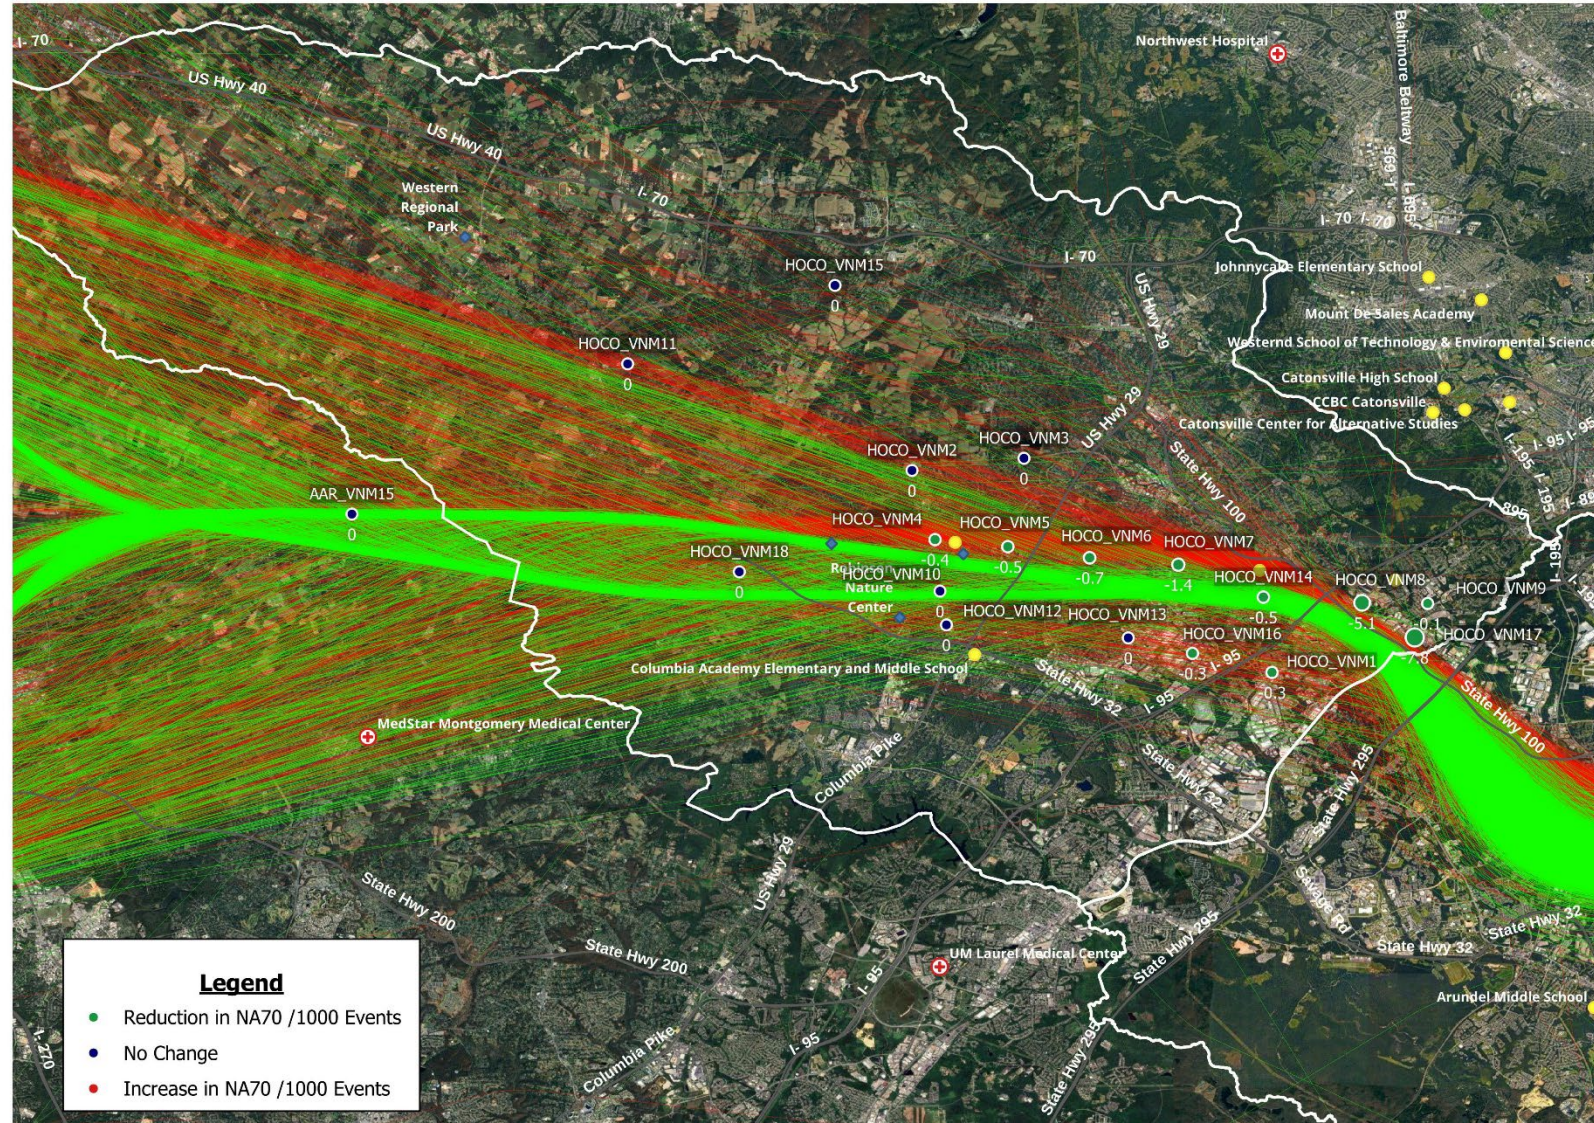

East Flow
Departures
Runway 15

Number Above 65 Db Events (NA65) Normalized

Howard County – Landmark Locations Only

East Flow
Departures
Runway 15

Number Above 65 Db Events (NA65) Normalized *Howard County – Landmark Locations Only*

East Flow
Departures
Runway 15

Number Above 70 Db Events (NA70) Normalized Anne Arundel County – Landmark Locations Only

East Flow
Departures
Runway 15

23-24

Number Above 70 Db Events (NA70) Normalized *Howard County – Landmark Locations Only*

East Flow
Departures
Runway 15

Number Above 70 Db Events (NA70) Normalized *Howard County – Landmark Locations Only*

East Flow
Departures
Runway 15

Number Above 75 Db Events (NA75) Normalized

Number Above 75 Db Events (NA75) Normalized Anne Arundel County – Landmark Locations Only

East Flow
Departures
Runway 15

23-24

Number Above 75 Db Events (NA75) Normalized *Howard County – Landmark Locations Only*

East Flow
Departures
Runway 15

Number Above 75 Db Events (NA75) Normalized *Howard County – Landmark Locations Only*